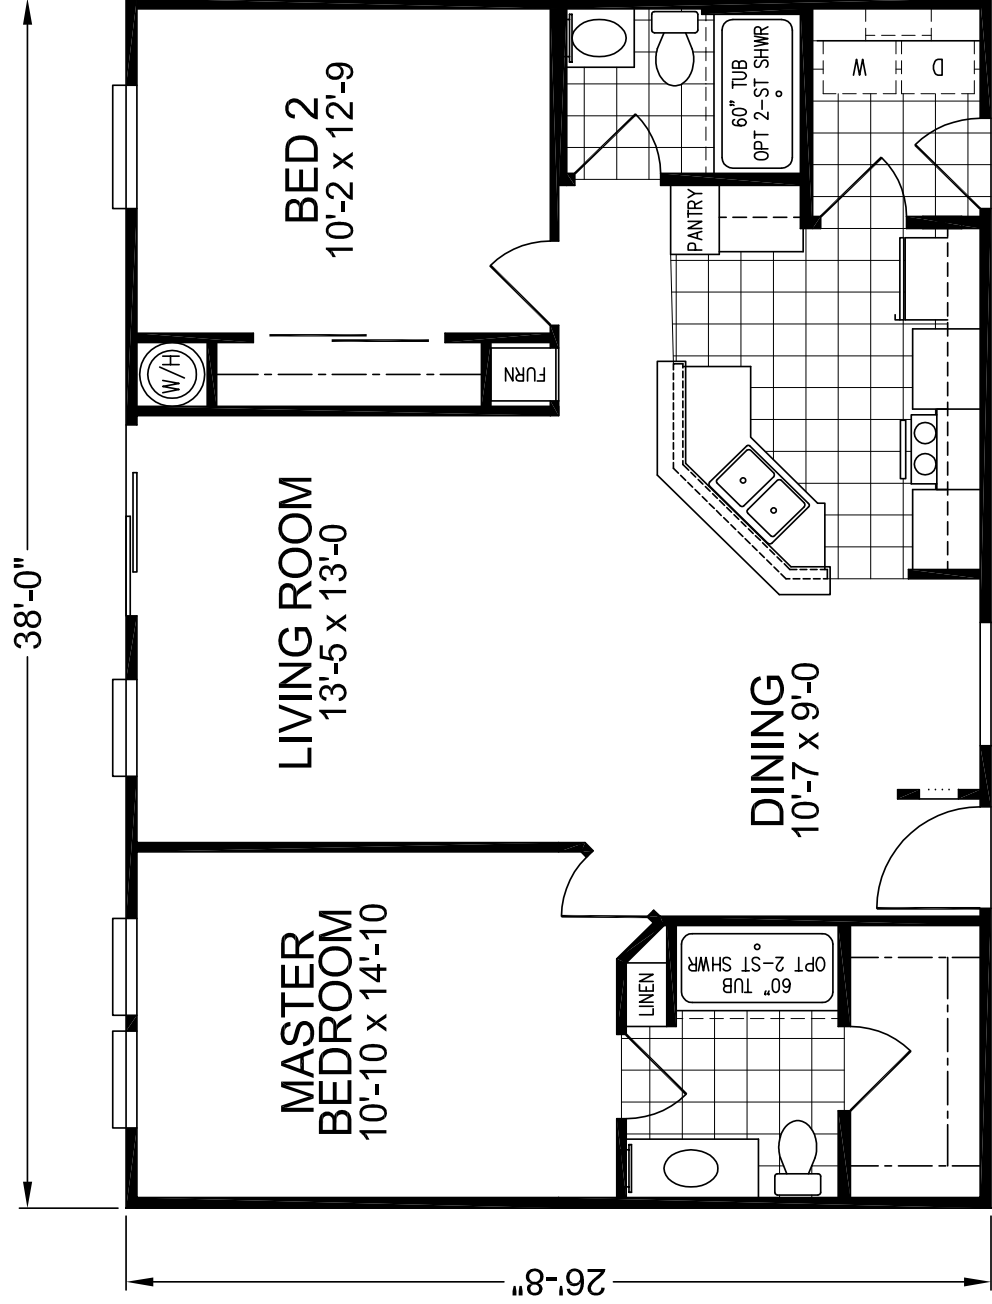

# MATHESON

**2 Bedroom, 2 Bath**  
**Approx. 1,013 SQ. FT.**

*Classic Series*

**Factory Expo**  
*"Factory Direct Value"*  
HOME CENTERS

6420 W. Allison, Box 5074 Chandler, AZ 85226

**1-800-965-1603**