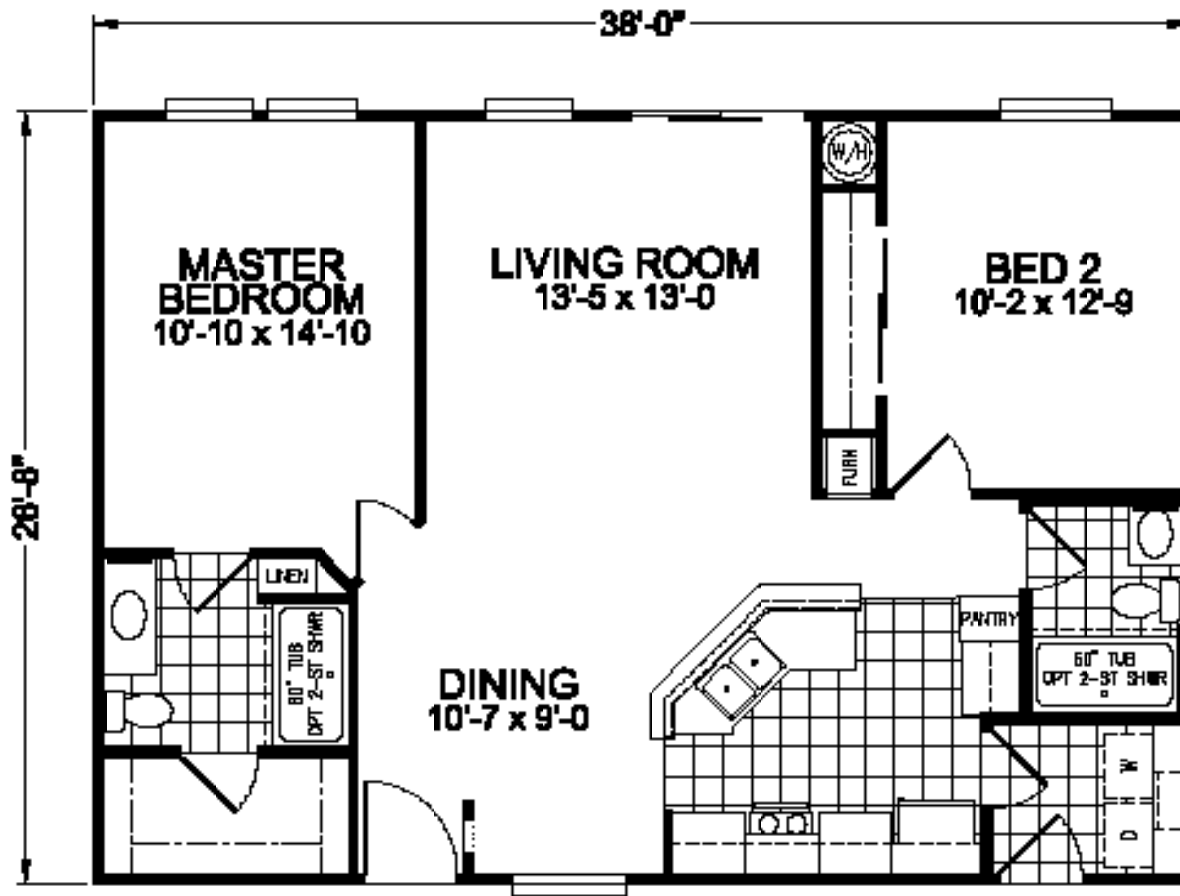

MATHESON

REDMAN CLASSIC SERIES

2 Bedroom, 2 Bath
Approx. 1,013 Sq. Ft.

Last Updated: 2-16-2011

I authorize Factory Expo Home Centers to build my house, per this plan.

X _____
Customer Signature/Date

Factory Expo