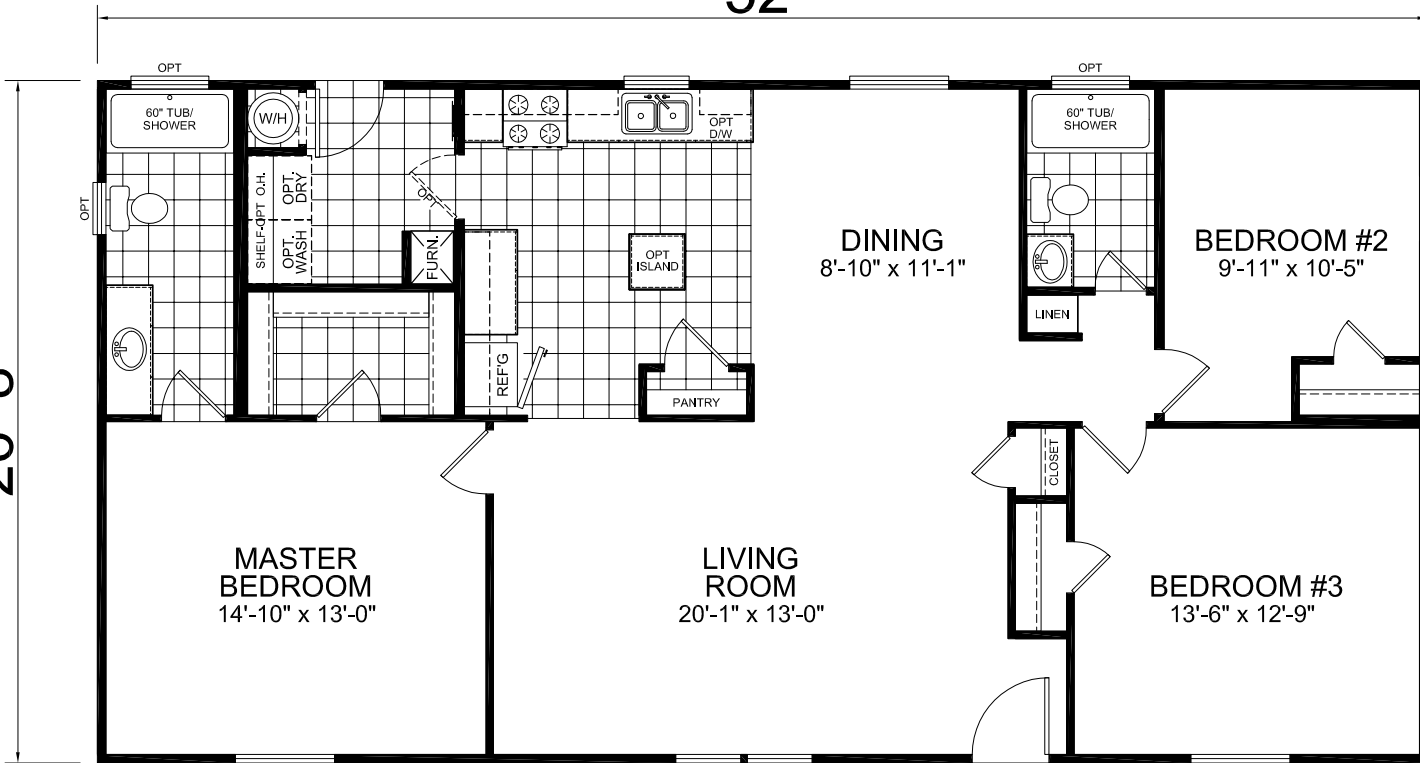

# Mansfield

Champion Limited Series

3 Bedroom, 2 Bath  
Approx. 1,387 Sq. Ft.

Last Updated: 10-7-11

26'-8"

52'

**Factory Expo**  
"Factory Direct Value" HOME CENTERS

6420 W. Allison, Box 5074  
Chandler, AZ 85226