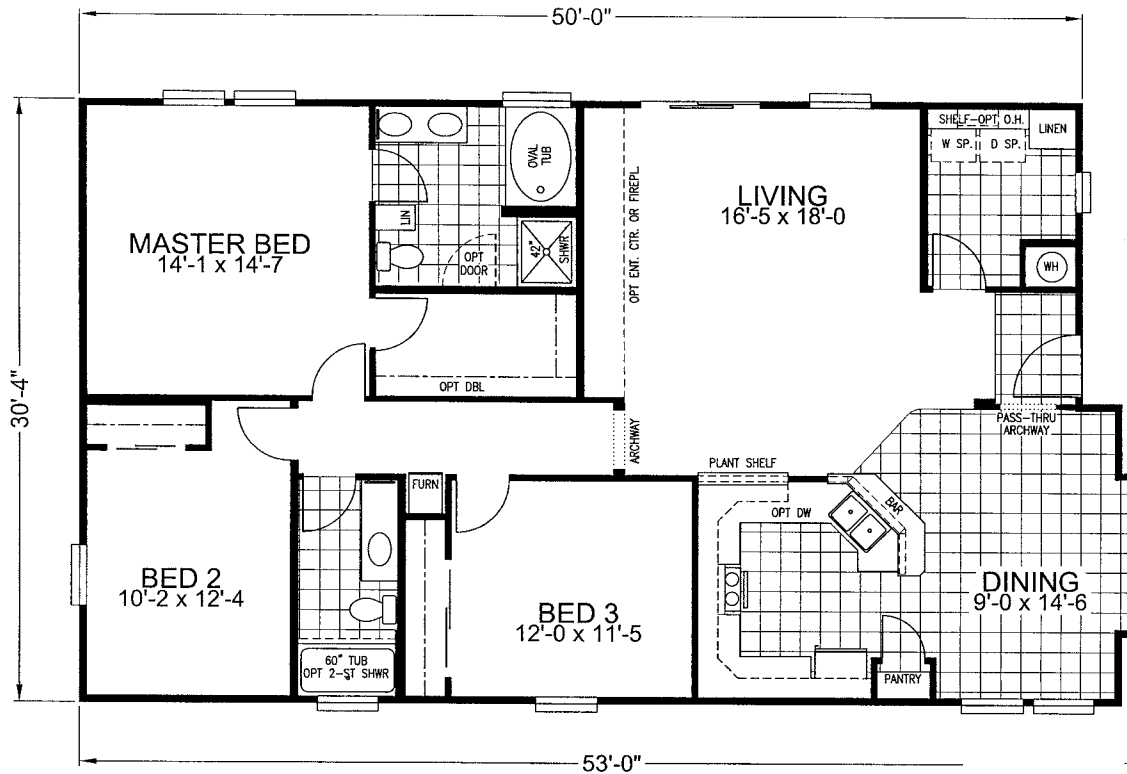

MALIBU

Classic Series

3 Bedroom, 2 Bath
Approx. 1,556 SQ. FT.

Factory Expo
"Factory Direct Value" HOME CENTERS
6420 W. Allison, Box 5074 Chandler, AZ 85226

1-800-965-1603