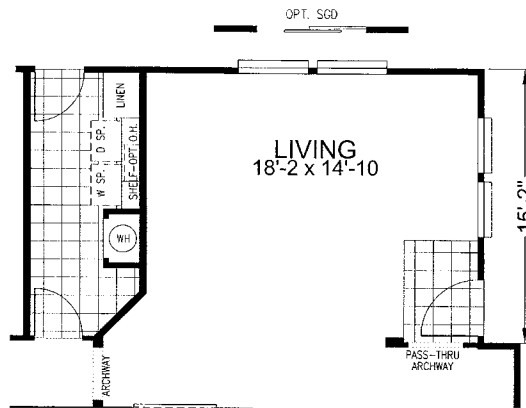

MALIBU

Classic Series

3 Bedroom, 2 Bath
Approx. 1,556 SQ. FT.

Factory Expo
"Factory Direct Value" HOME CENTERS
6420 W. Allison, Box 5074 Chandler, AZ 85226

1-800-965-1603