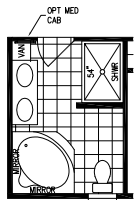

3 Bedroom, 2 Bath  
Approx. 1,213 Sq. Ft.

Last Updated: 2-18-2011

OPT GLAMOUR BATH

OPT DEN

W/OPT KITCHEN

W/STD KITCHEN

I authorize Factory Expo Home Centers to build my house, per this plan.  
X \_\_\_\_\_  
Customer Signature/Date