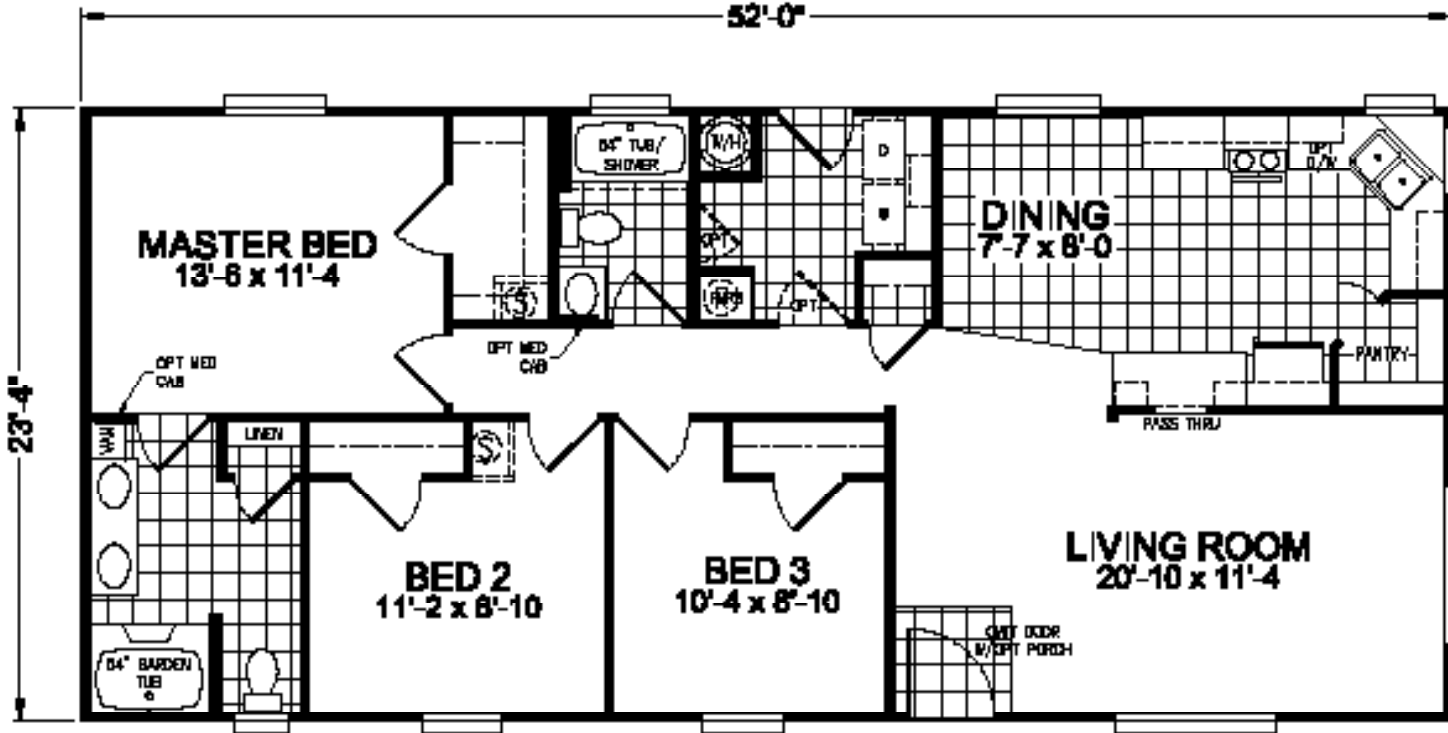

3 Bedroom, 2 Bath  
Approx. 1,213 Sq. Ft.

Last Updated: 2-18-2011

OPT GLAMOUR BATH

OPT DEN

W/OPT KITCHEN

W/STD KITCHEN

I authorize Factory Expo Home Centers to build my house, per this plan.  
X \_\_\_\_\_  
Customer Signature/Date