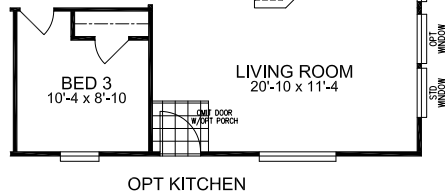

3 Bedroom, 2 Bath  
Approx. 1,213 Sq. Ft.

Last Updated: 2-18-2011

OPT GLAMOUR BATH

OPT DEN

W/OPT KITCHEN

W/STD KITCHEN

I authorize Factory Expo Home Centers to build my house, per this plan.  
X \_\_\_\_\_  
Customer Signature/Date