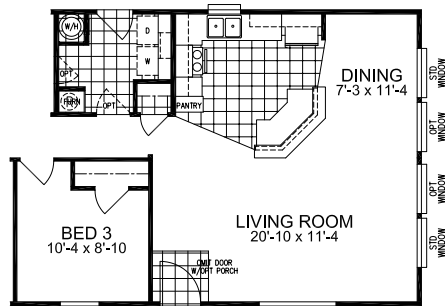

3 Bedroom, 2 Bath  
Approx. 1,213 Sq. Ft.

Last Updated: 2-18-2011

OPT GLAMOUR BATH

OPT DEN

W/OPT KITCHEN

W/STD KITCHEN

I authorize Factory Expo Home Centers to build my house, per this plan.  
X \_\_\_\_\_  
Customer Signature/Date