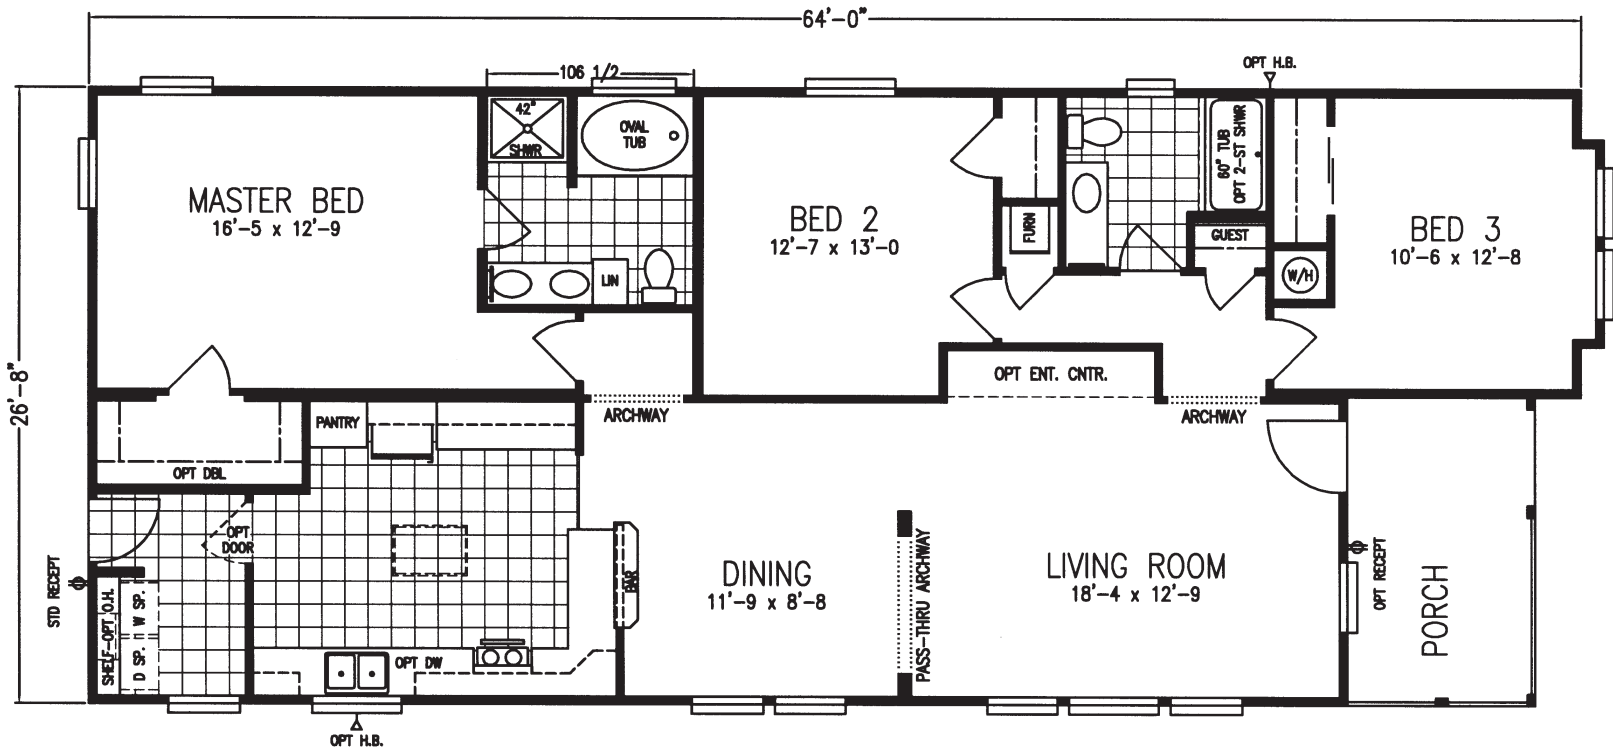

3 BEDROOM, 2 BATH
APPROX. 1,582 SQ. FT.

Last Updated: 2-21-2011

MADERA
REDMAN SANTA FE SERIES

I authorize Factory Expo Home Centers to build my house, per this plan.

X _____

Customer Signature/Date

Factory Expo
"Factory Direct Value" HOME CENTERS