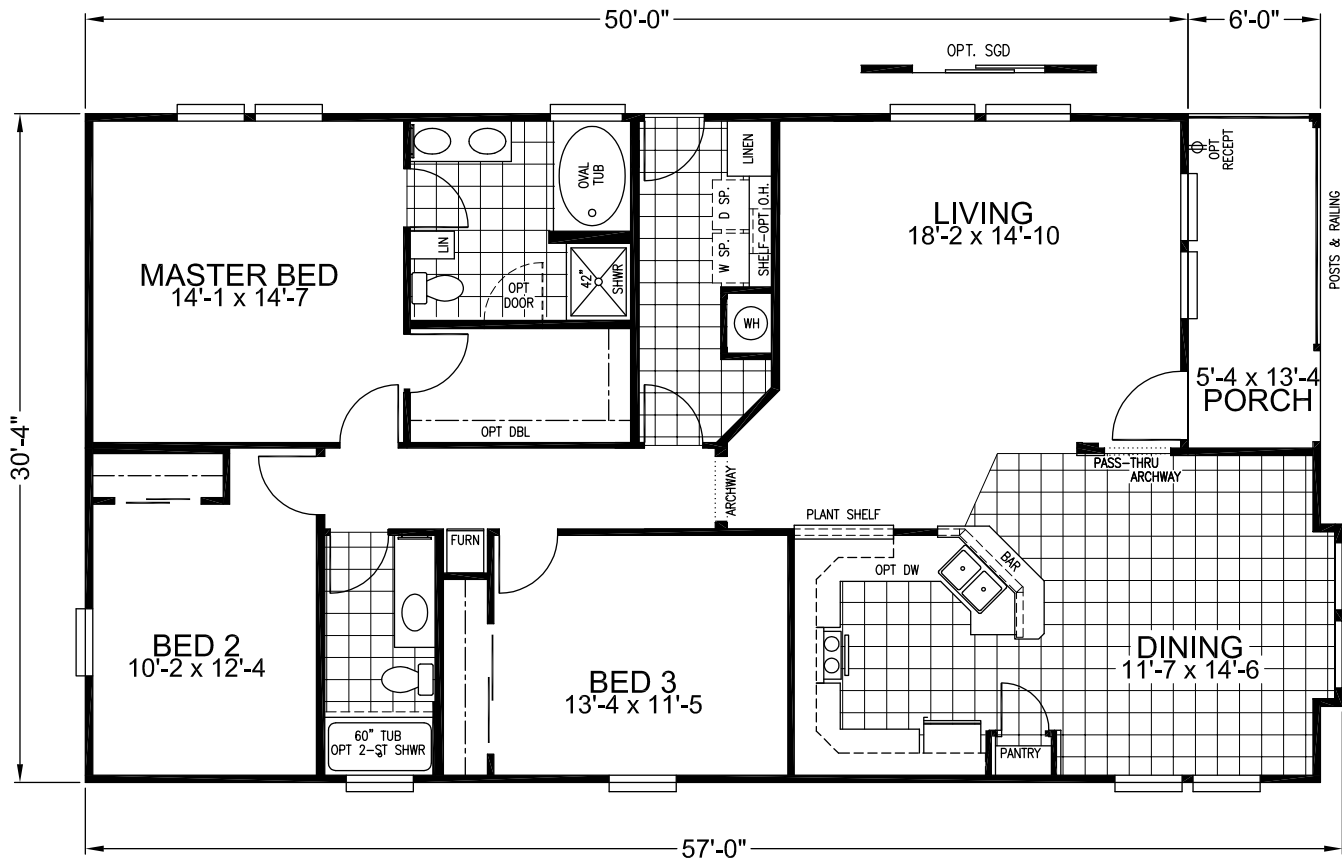

# LOS ALTOS

Santa Fe Series

3 Bedroom, 2 Bath  
Approx. 1,616 SQ. FT.

**Factory Expo**  
"Factory Direct Value" HOME CENTERS

6420 W. Allison, Box 5074 Chandler, AZ 85226

1-800-965-1603