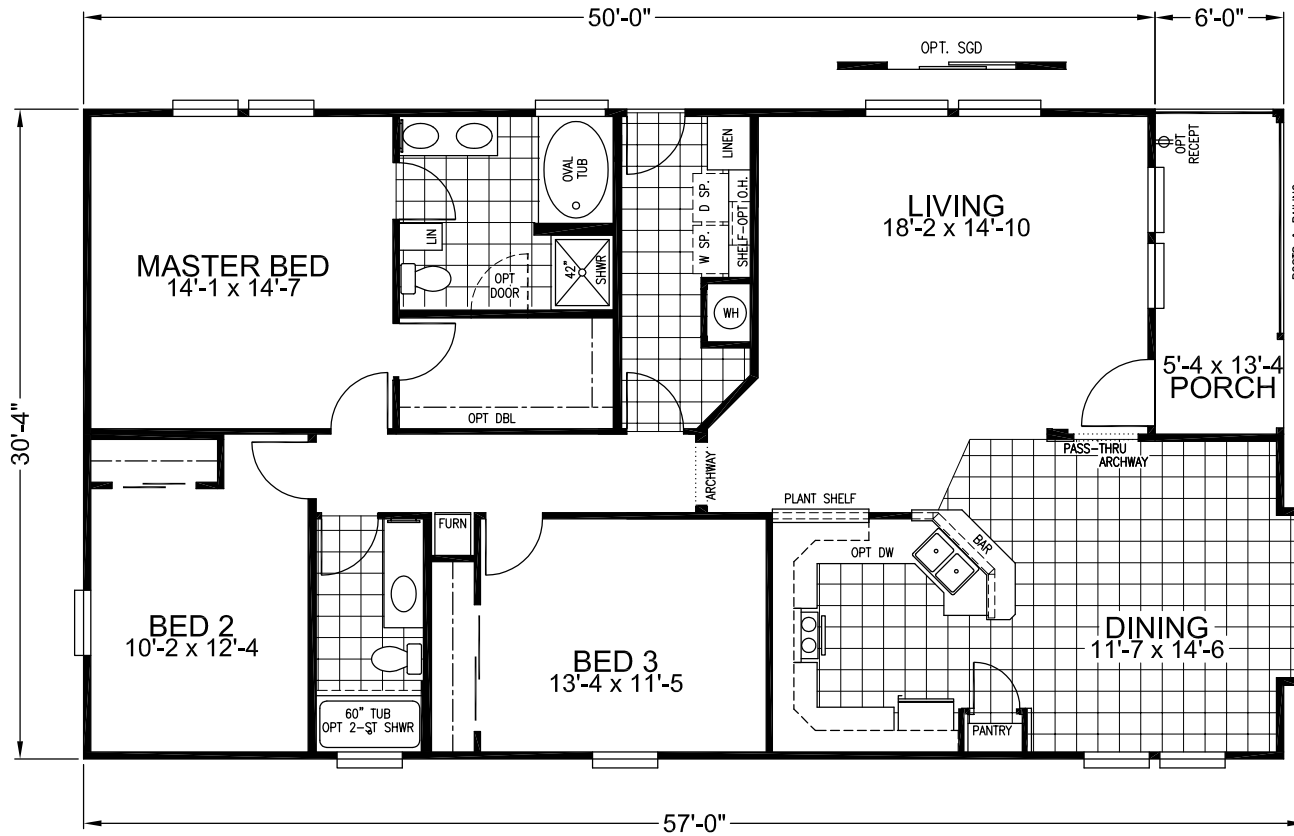

LOS ALTOS

REDMAN SANTA FE SERIES

3 BEDROOM, 2 BATH
APPROX. 1,616 SQ. FT.

Last Updated: 2-21-2011

I authorize Factory Expo Home Centers to build my house, per this plan.

X _____
Customer Signature/Date

Factory Expo
"Factory Direct Value" HOME CENTERS