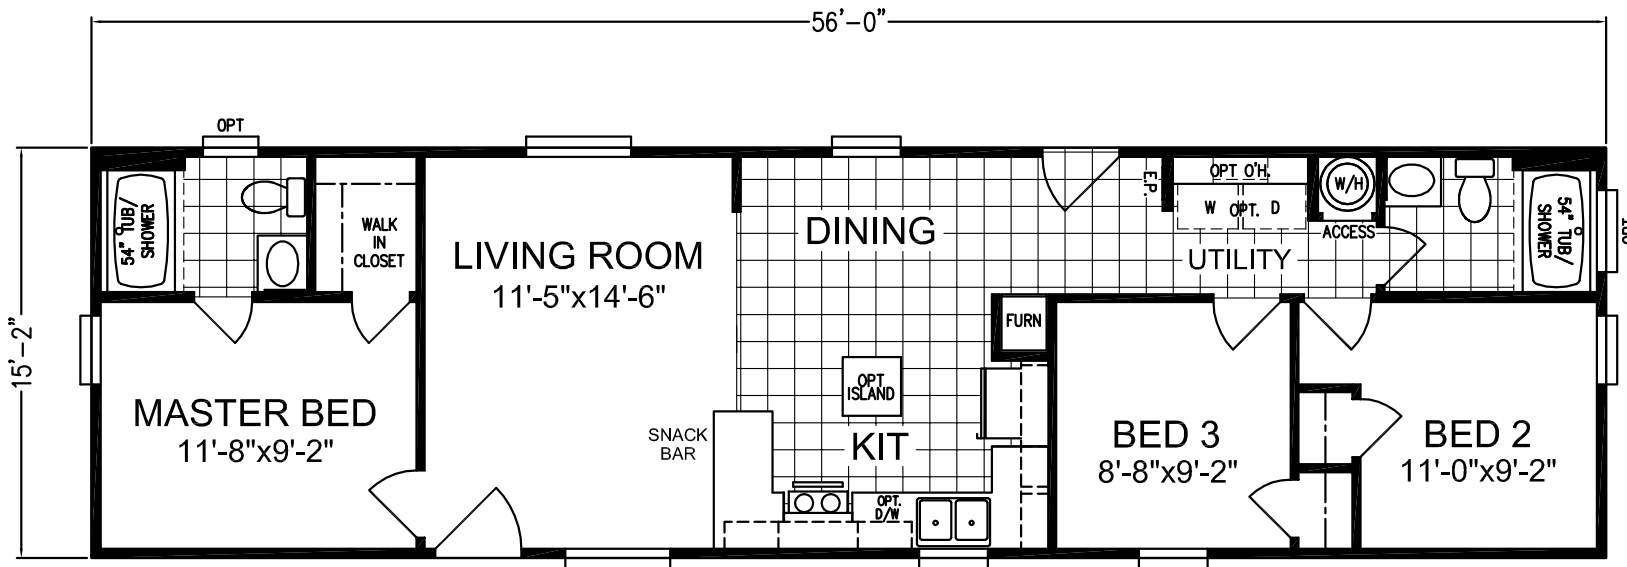

3 Bedroom, 2 Bath
Approx. 849 Sq. Ft.

Linden
Champion Limited Series

Last Updated: 2-22-11

Optional 2 bedroom

I authorize Factory Expo Home Centers to build my house, per this plan.
X _____
Customer Signature/Date