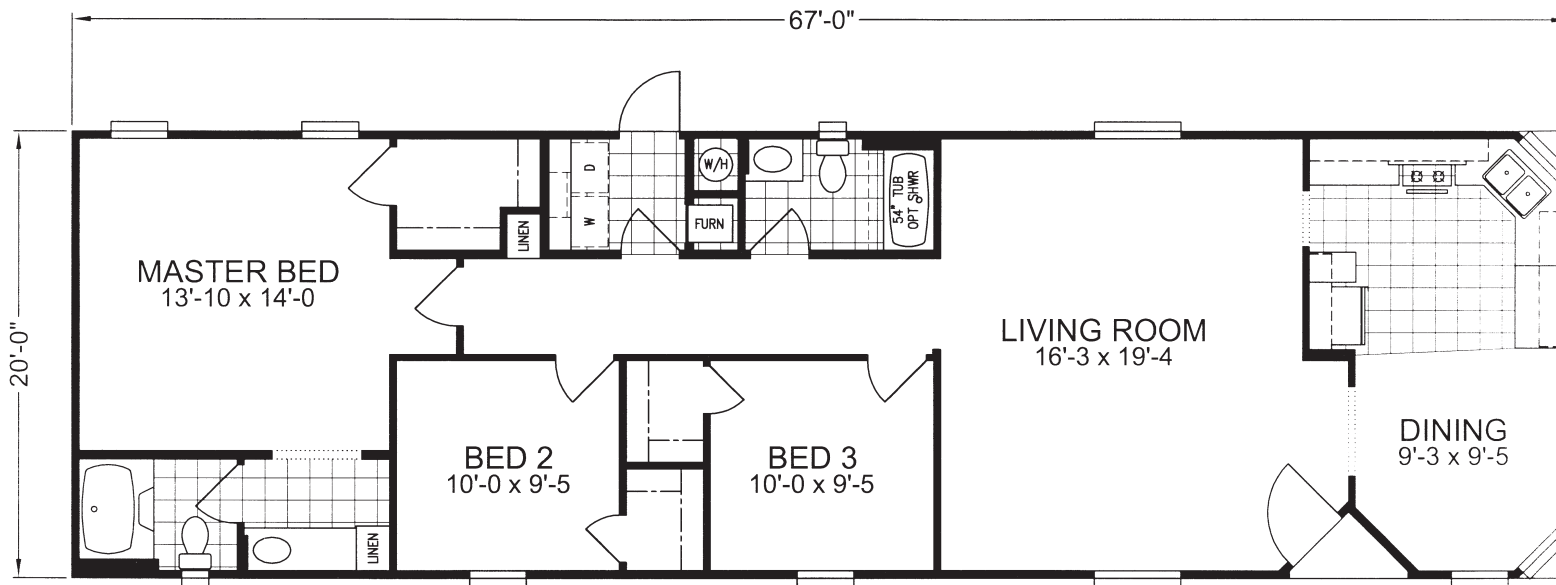

Larson

Expo Signature Series

3 Bedroom, 2 Bath  
Approx. 1,326 SQ. FT.

**Factory Expo**  
"Factory Direct Value" HOME CENTERS  
6420 W. Allison, Box 5074 Chandler, AZ 85226

1-800-965-1603