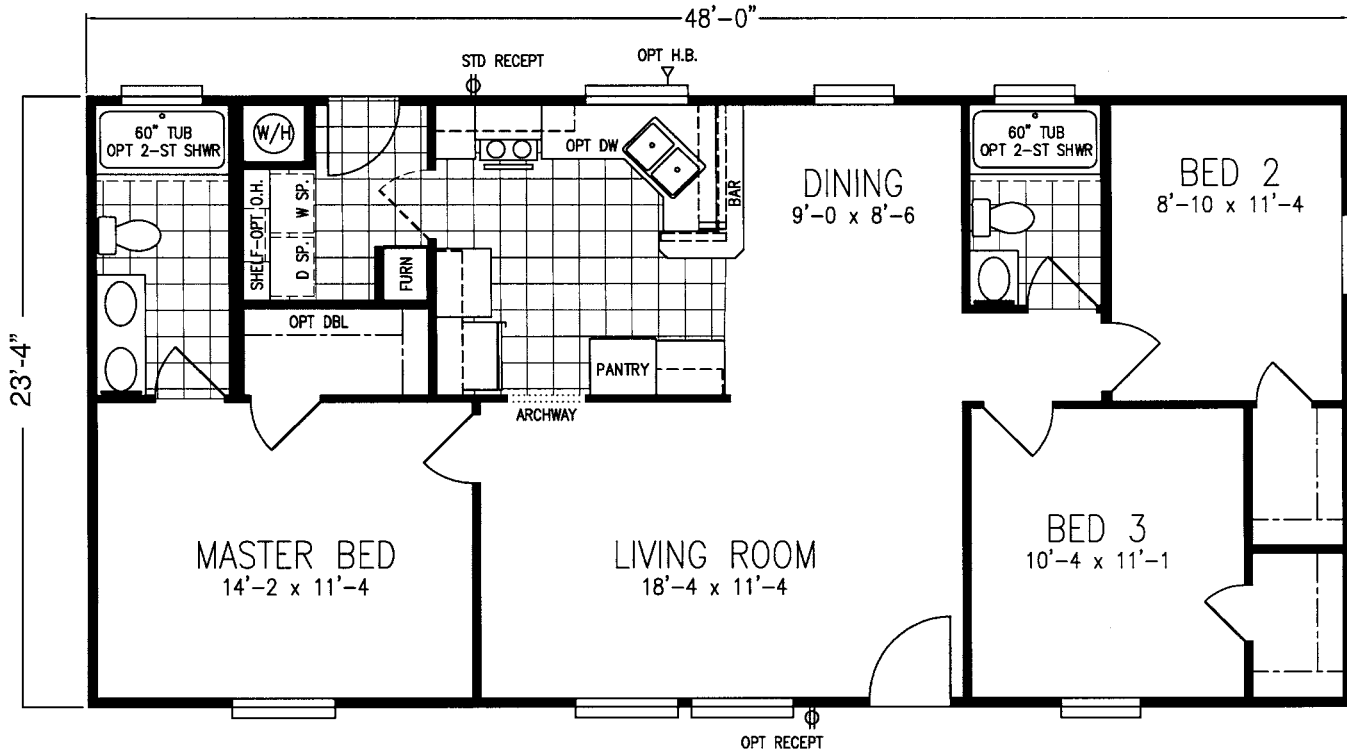

LANCASTER

Classic Series

3 Bedroom, 2 Bath
Approx. 1,120 SQ. FT.

Factory Expo
"Factory Direct Value" HOME CENTERS
6420 W. Allison, Box 5074 Chandler, AZ 85226

1-800-965-1603

www.azchampion.com • www.azchampion.com • www.azchampion.com