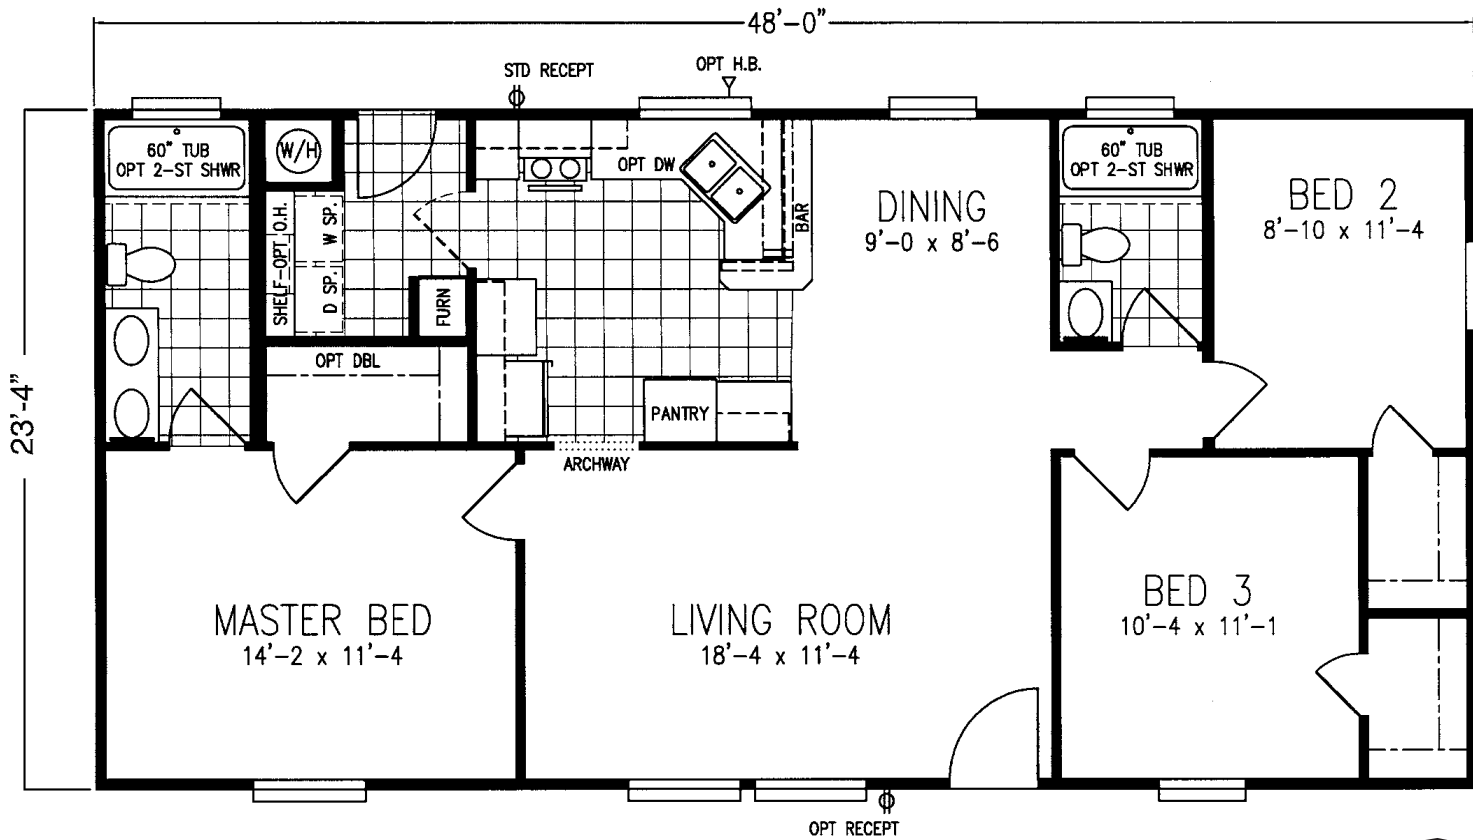

LANCASTER

REDMAN CLASSIC SERIES

3 Bedroom, 2 Bath
Approx. 1,120 Sq. Ft.

Last Updated: 2-16-2011

Factory Expo

"Factory Direct Value" HOME CENTERS

6420 W. Allison, Box 5074
Chandler, AZ 85226

I authorize Factory Expo Home Centers to build my house, per this plan.