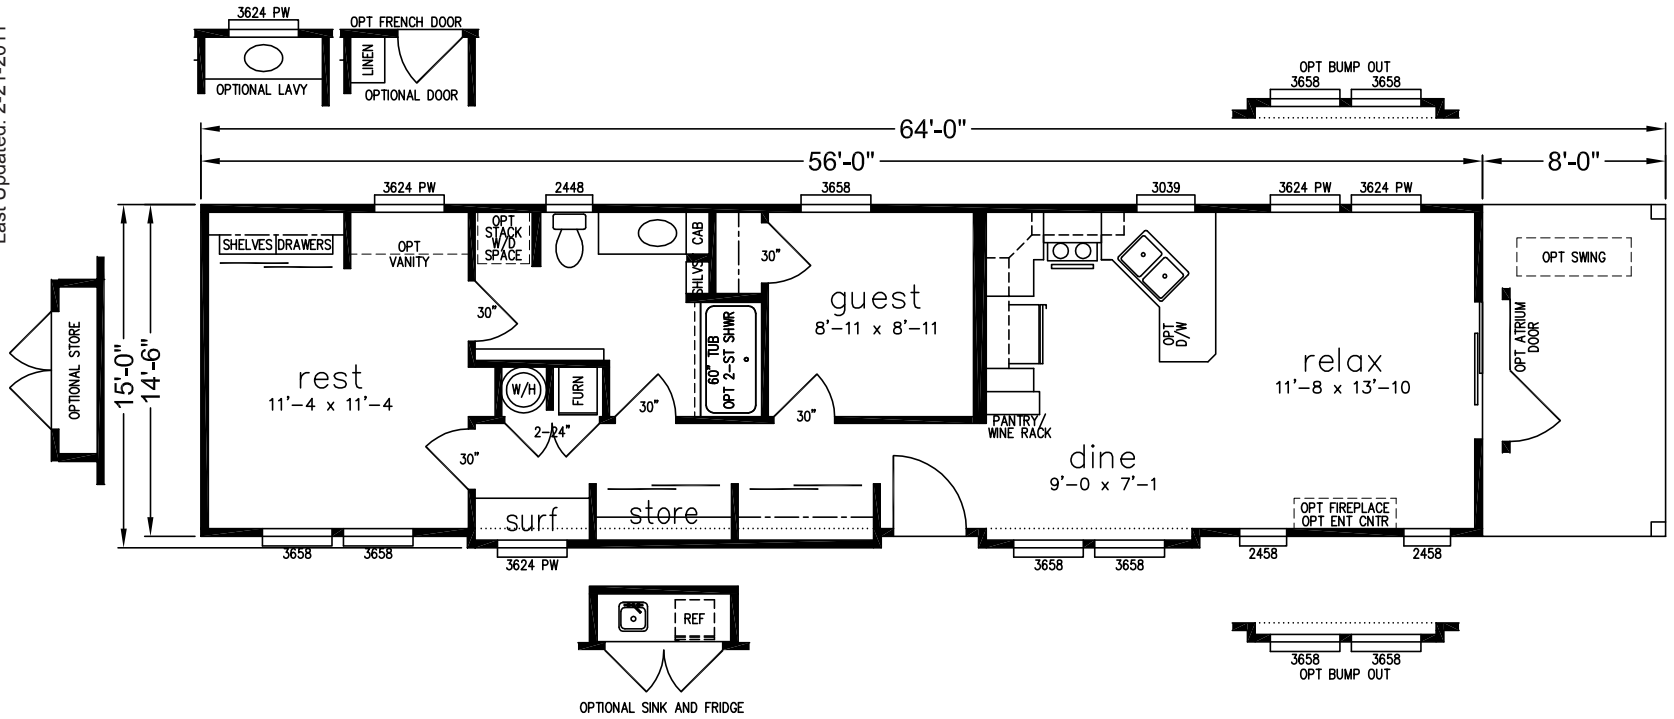

Lake Havasu

Escape Series Cottage Homes
Traditional Exterior

2 Bedroom, 1 Bath
Approx. 826 Sq. Ft.

*Also Available with a Southwest or Log Cabin Exterior
Ask Your Housing Consultant For Details

Last Updated: 2-21-2011