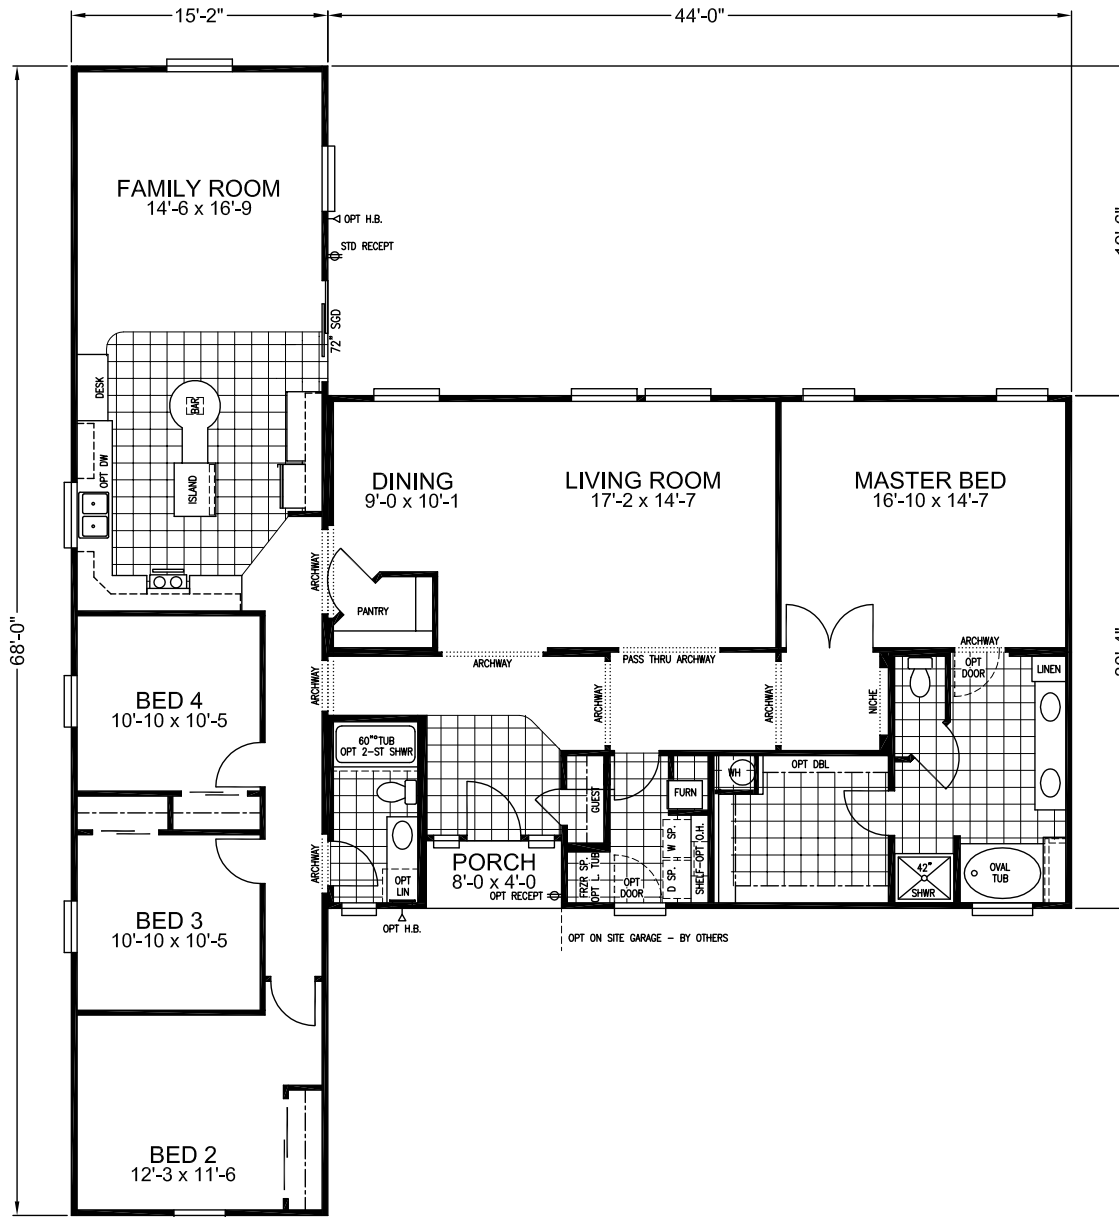

LAPAZ

REDMAN SANTA FE SERIES

4 BEDROOM, 2 BATH
APPROX. 2,334 SQ. FT.

Last Updated: 2-21-2011

I authorize Factory Expo Home Centers to build my house, per this plan.

X _____
Customer Signature/Date

Factory Expo
"Factory Direct Value" HOME CENTERS