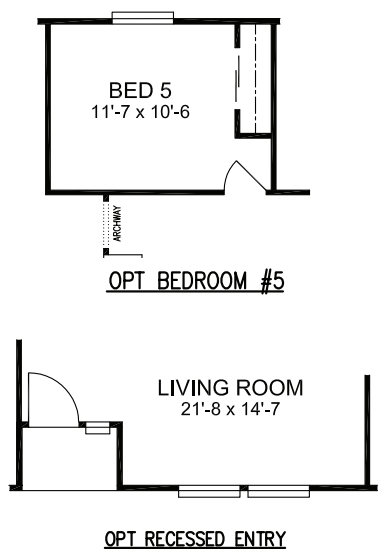

# LA GRANDE

Classic Series

4 Bedroom, 3 Bath  
Approx. 2305 SQ. FT.

**Factory Expo**  
"Factory Direct Value" HOME CENTERS  
6420 W. Allison, Box 5074 Chandler, AZ 85226

1-800-965-1603