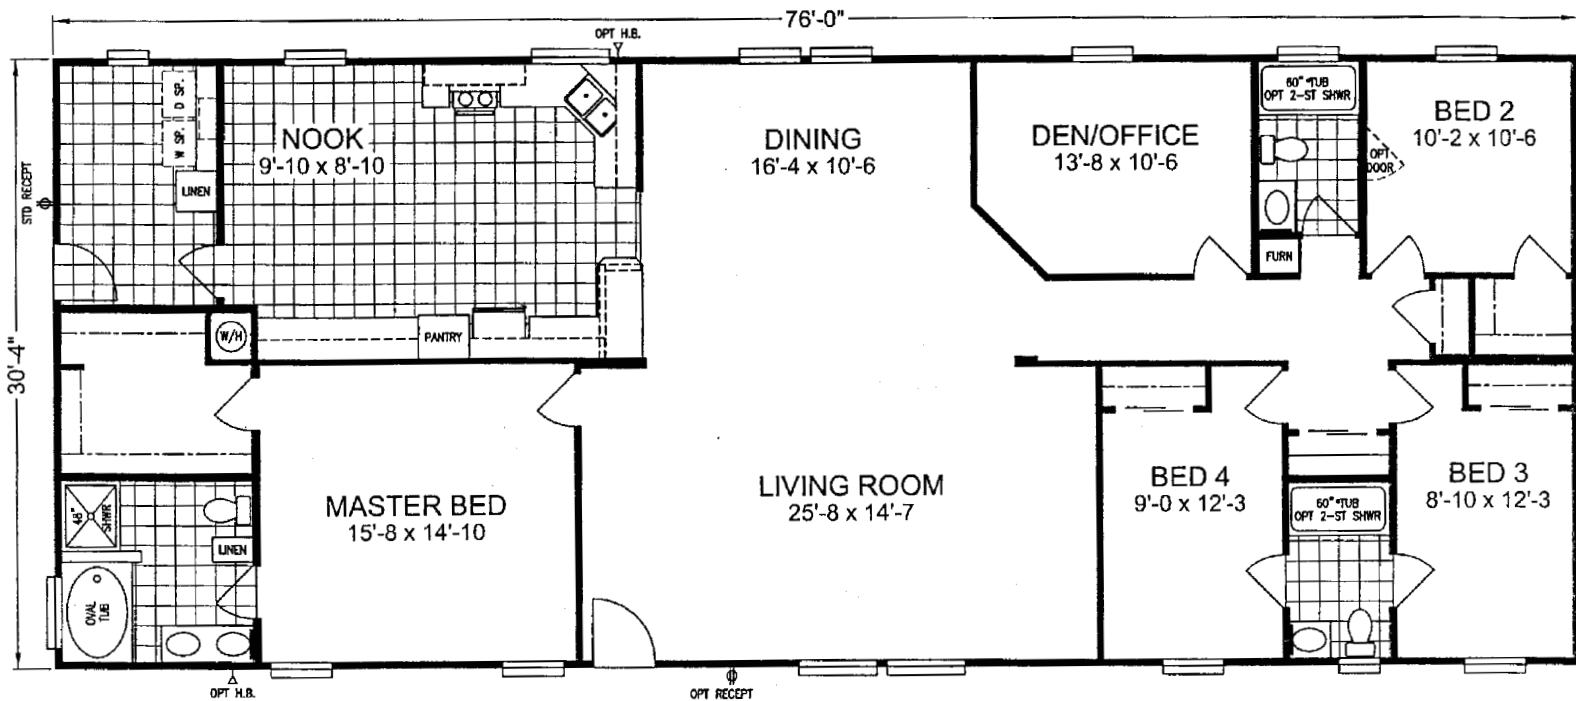

LA GRANDE

REDMAN CLASSIC SERIES

4 Bedroom, 3 Bath
Approx. 2,305 Sq. Ft.

Last Updated: 2-16-2011

I authorize Factory Expo Home Centers to build my house, per this plan.

X _____
Customer Signature/Date

Factory Expo