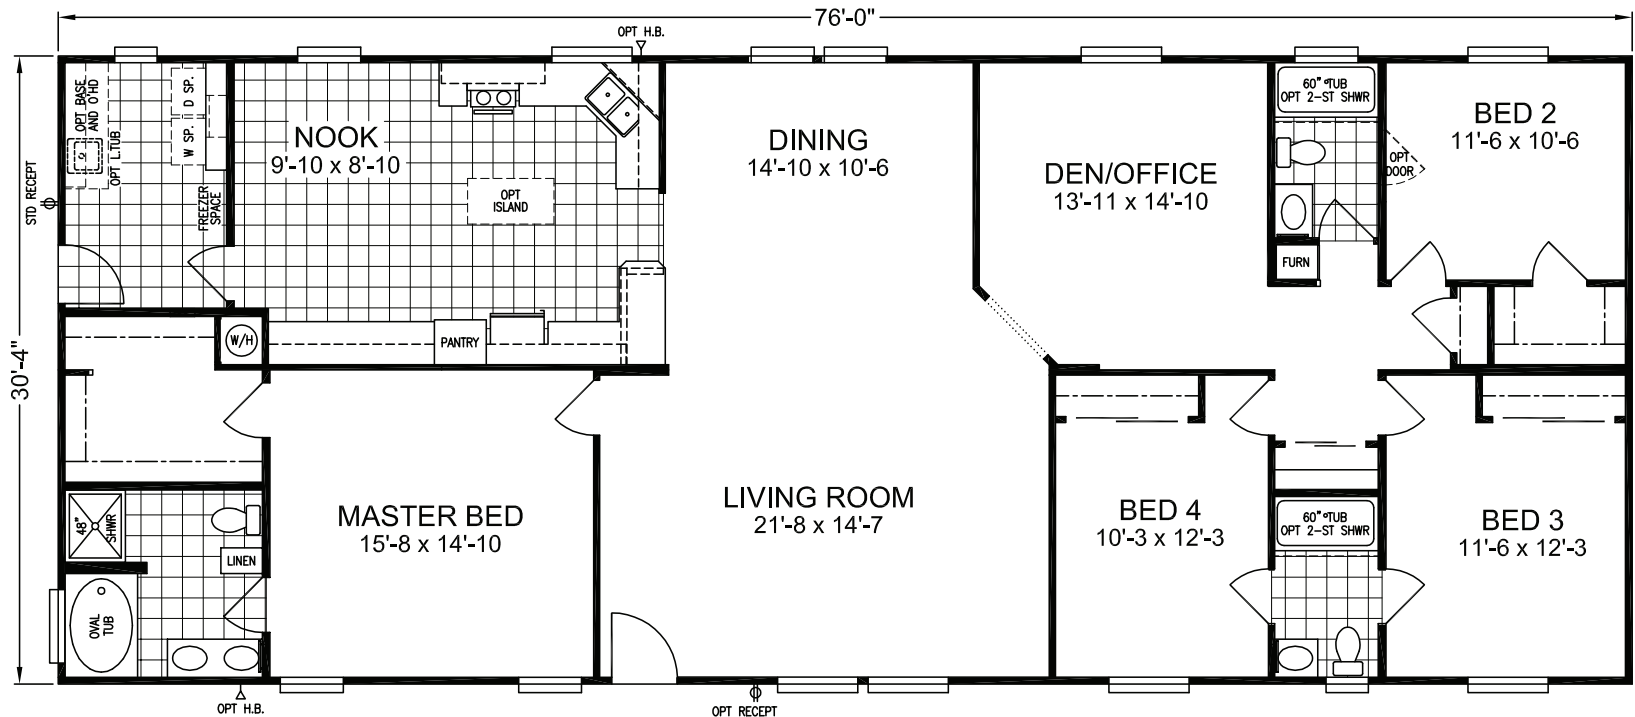

# LA GRANDE

Classic Series

4 Bedroom, 3 Bath  
Approx. 2305 SQ. FT.

**Factory Expo**  
"Factory Direct Value" HOME CENTERS  
6420 W. Allison, Box 5074 Chandler, AZ 85226

1-800-965-1603