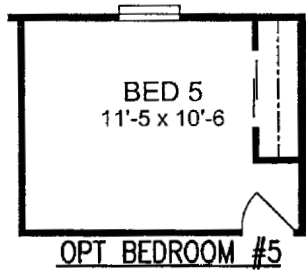

LA GRANDE

REDMAN CLASSIC SERIES

4 Bedroom, 3 Bath
Approx. 2,305 Sq. Ft.

Last Updated: 2-16-2011

I authorize Factory Expo Home Centers to build my house, per this plan.

X _____
Customer Signature/Date

Factory Expo