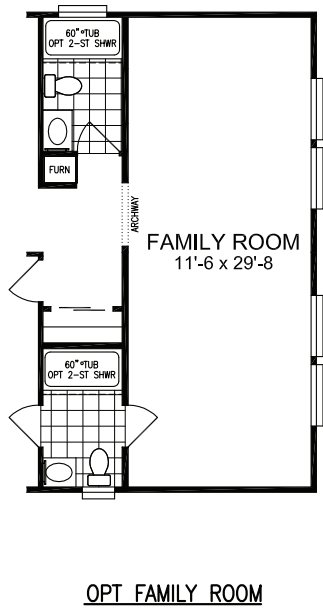

# LA GRANDE

Classic Series

4 Bedroom, 3 Bath  
Approx. 2305 SQ. FT.

**Factory Expo**  
"Factory Direct Value" HOME CENTERS  
6420 W. Allison, Box 5074 Chandler, AZ 85226

1-800-965-1603