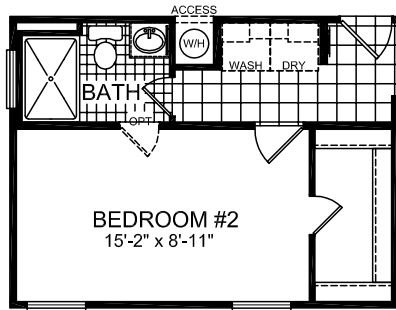

3 Bedroom, 2 Bath
Approx. 868 Sq. Ft.

Last Updated: 2-18-2011

OPT 2 BEDROOM

Kirkhoven
CHAMPION EXPO SERIES

I authorize Factory Expo Home Centers to build my house, per this plan.

X _____
 Customer Signature/Date