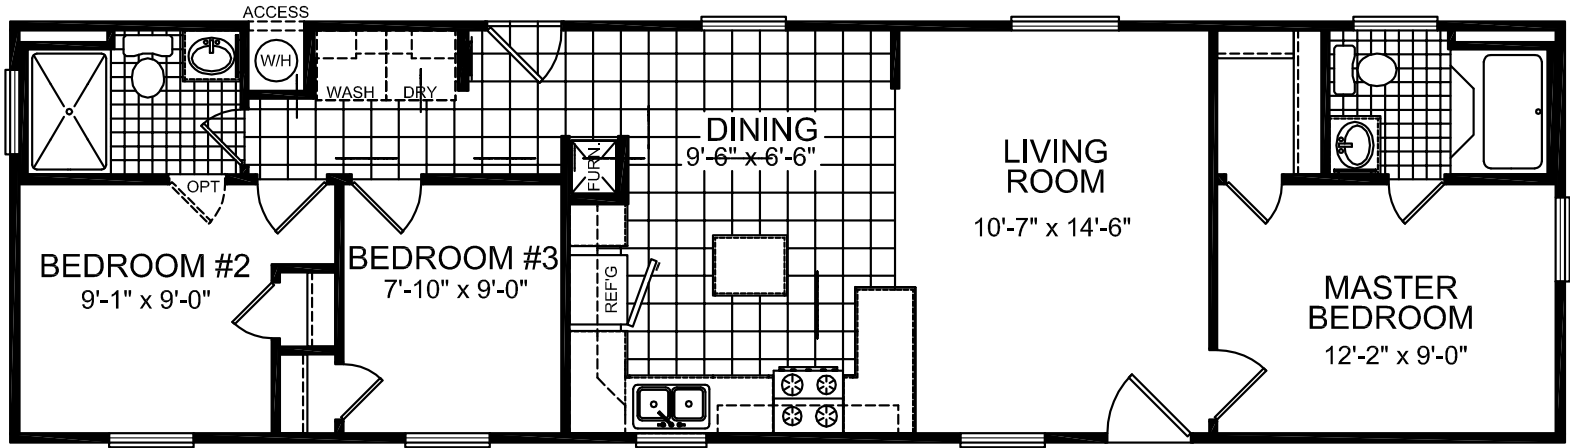

3 Bedroom, 2 Bath
Approx. 868 Sq. Ft.

Last Updated: 2-18-2011

OPT 2 BEDROOM

Kirkhoven
CHAMPION EXPO SERIES

I authorize Factory Expo Home Centers to build my house, per this plan.

X _____
 Customer Signature/Date