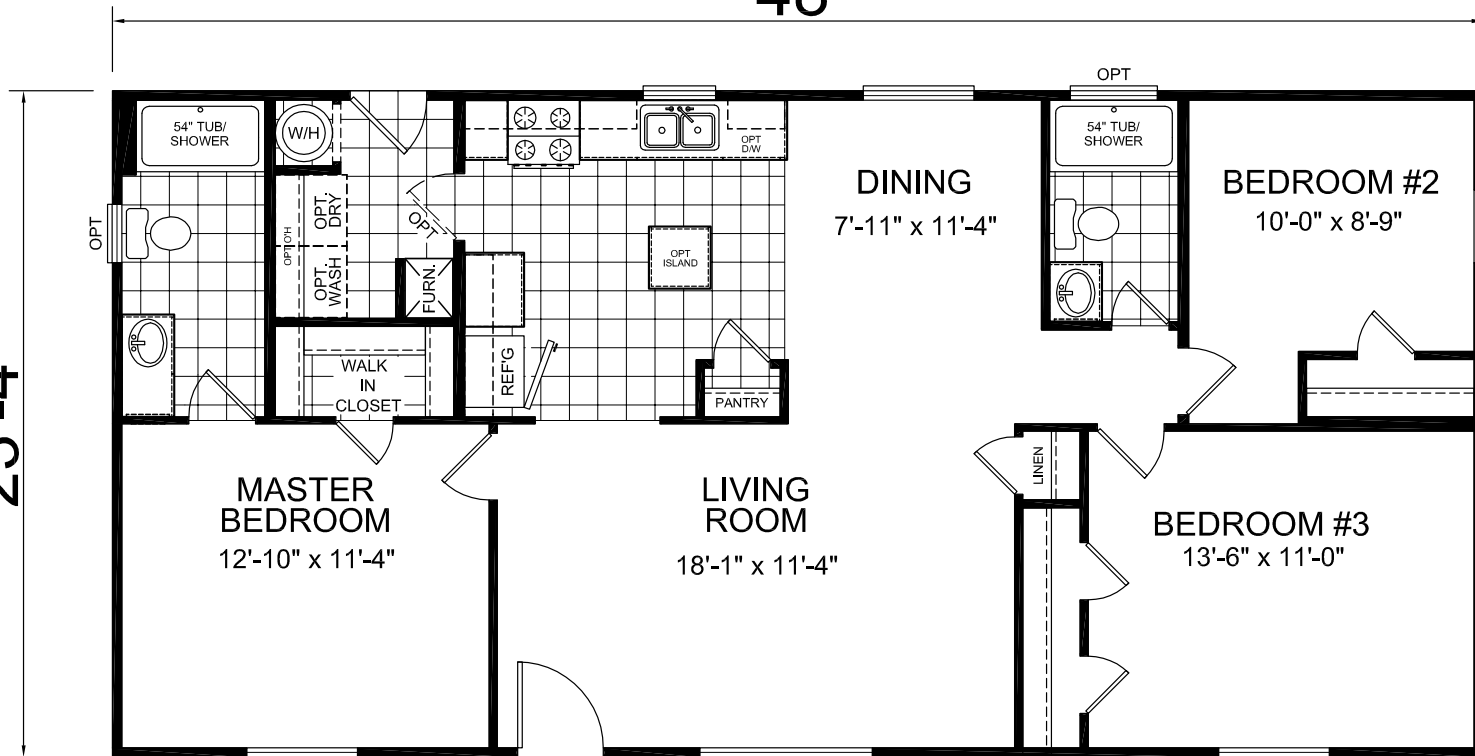

Kingston
Champion Limited Series

3 Bedroom, 2 Bath
Approx. 1,120 Sq. Ft.

Last Updated: 2-22-11

23'-4"

48'

Factory Expo
"Factory Direct Value" HOME CENTERS

6420 W. Allison, Box 5074
Chandler, AZ 85226

I authorize Factory Expo Home Centers to build my house, per this plan.
X _____
Customer Signature/Date