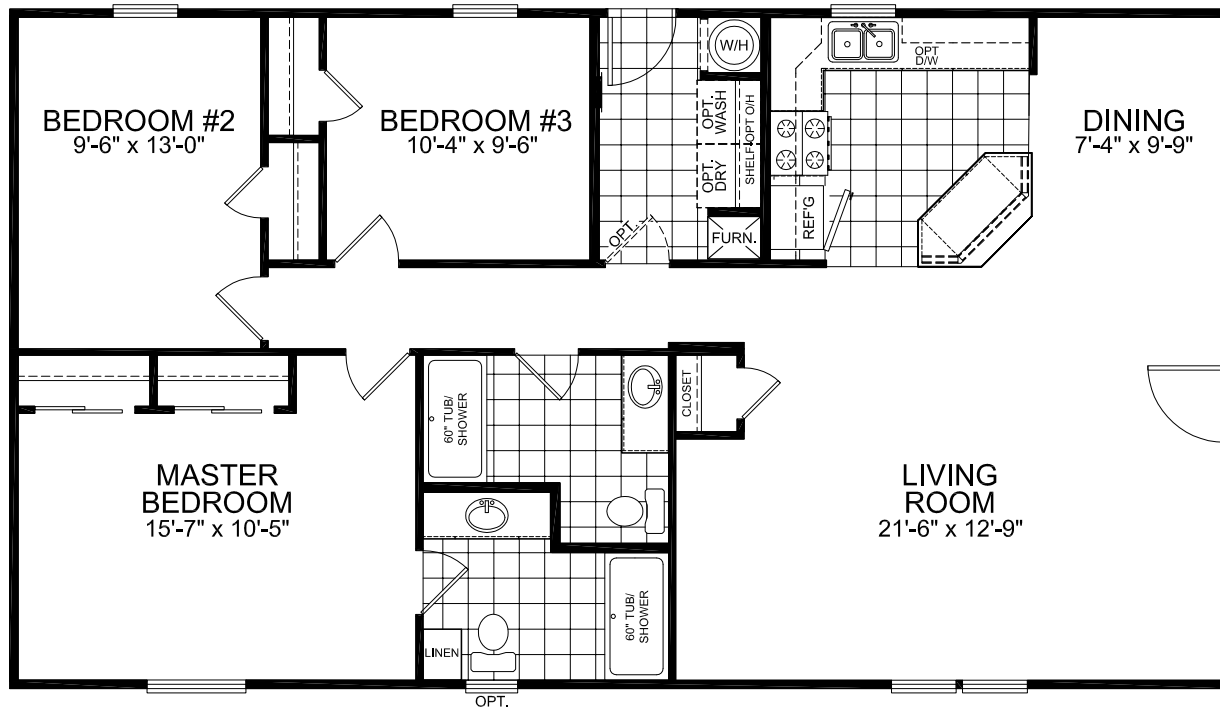

3 Bedroom, 2 Bath
Approx. 1,280 Sq. Ft.

Last Updated: 8-2-11

26'-8"

48'

Jade
Champion Limited Series

I authorize Factory Expo Home Centers to build my house, per this plan.
X _____
Customer Signature/Date

Factory Expo
"Factory Direct Value" HOME CENTERS