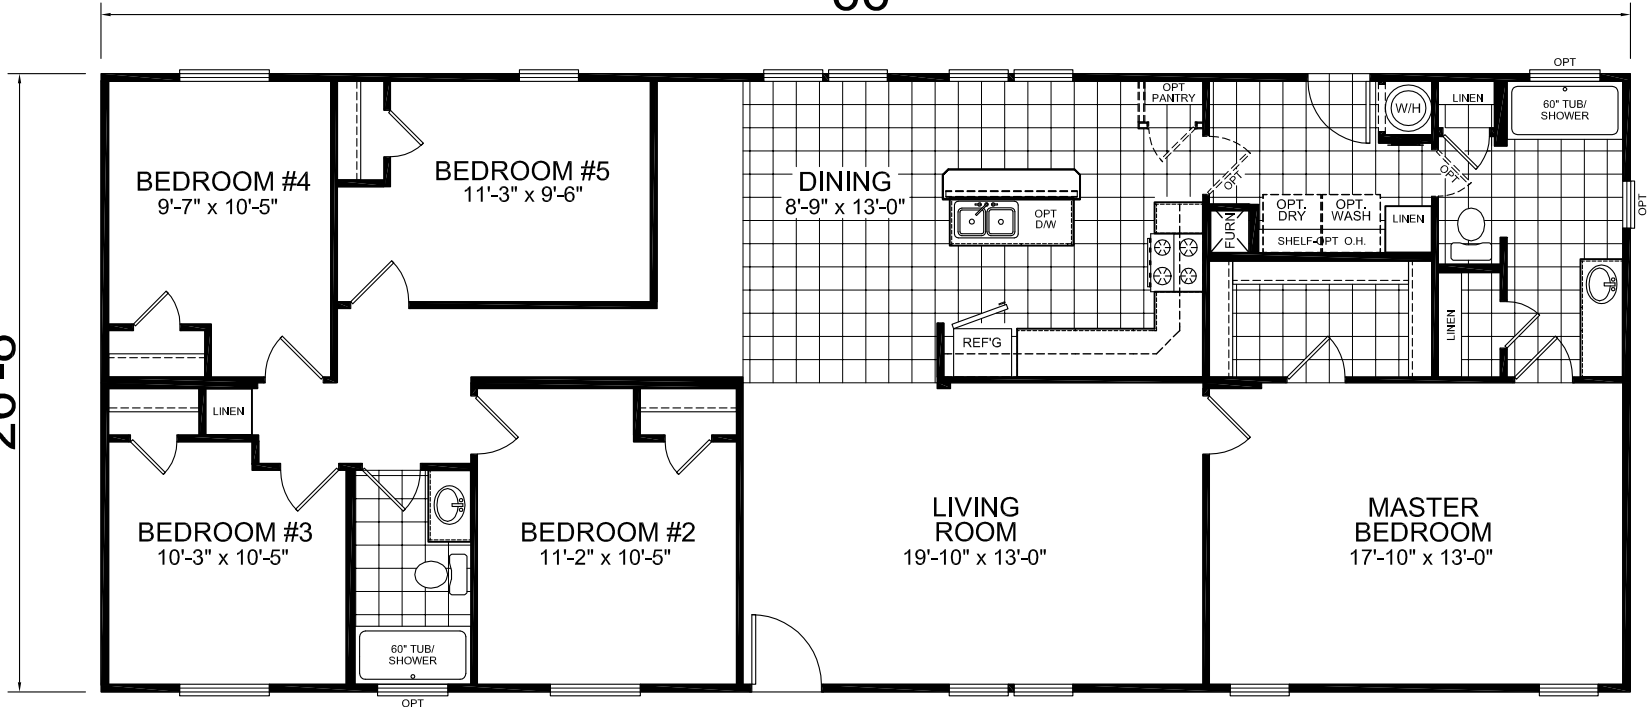

5 Bedroom, 2 Bath
Approx. 1,760 Sq. Ft.

Jackson
Champion Limited Series

Last Updated: 4-1-11

26'-8"

66'

Factory Expo
"Factory Direct Value" HOME CENTERS

6420 W. Allison, Box 5074
Chandler, AZ 85226

I authorize Factory Expo Home Centers to build my house, per this plan.
X _____
Customer Signature/Date