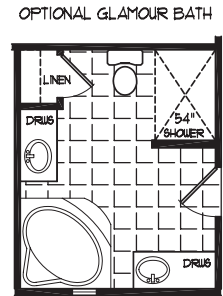

4 Bedroom, 2 Bath
Approx. 2,002 Sq. Ft.

Last Updated: 2-18-2011

Imperial
CHAMPION EXPO SERIES

I authorize Factory Expo Home Centers to build my house, per this plan.
X _____
Customer Signature/Date

Factory Expo
"Factory Direct Value" HOME CENTERS