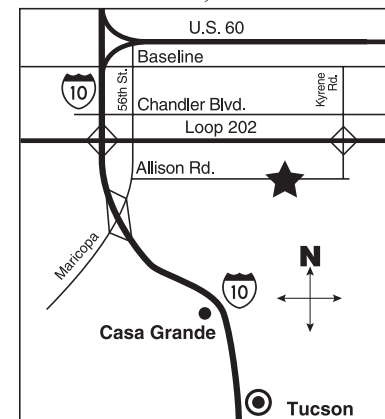

I authorize Factory Expo Home Centers to build my house, per this plan.

X _____
Customer Signature/Date

Factory Expo

"Factory Direct Value" HOME CENTERS

6420 W. Allison, Box 5074
Chandler, AZ 85226