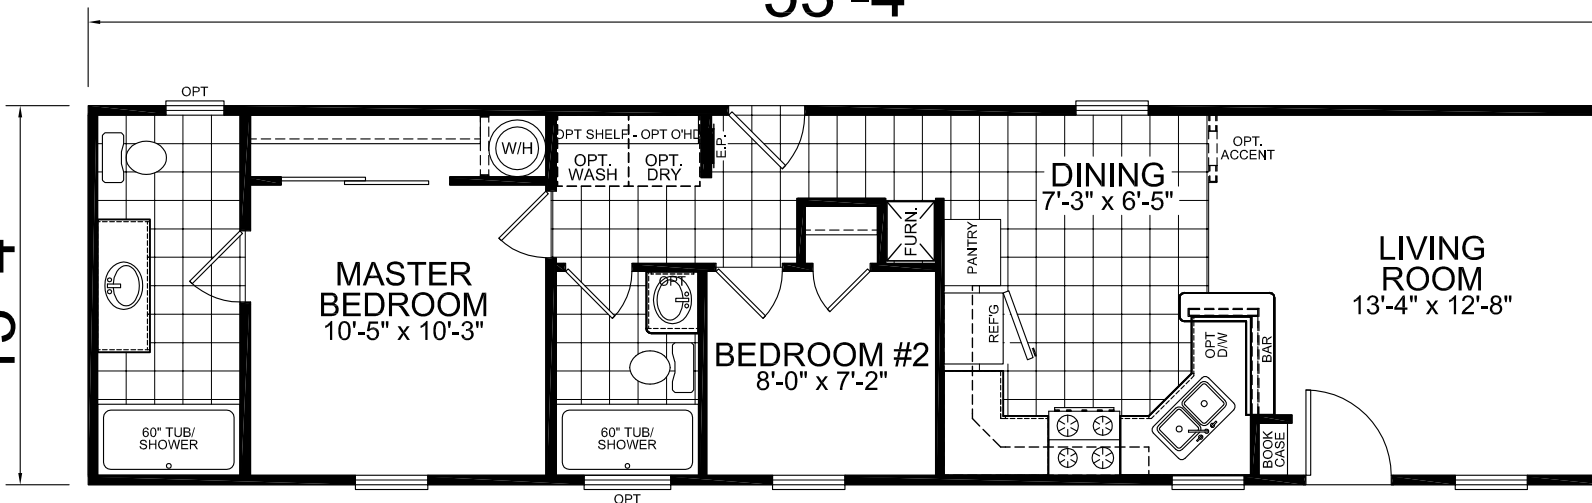

# Huntley

Champion Limited Series

2 Bedroom, 2 Bath  
Approx. 711 Sq. Ft.

Last Updated: 3-7-11

13'-4"

53'-4"

I authorize Factory Expo Home Centers to build my house, per this plan.

X \_\_\_\_\_  
Customer Signature/Date