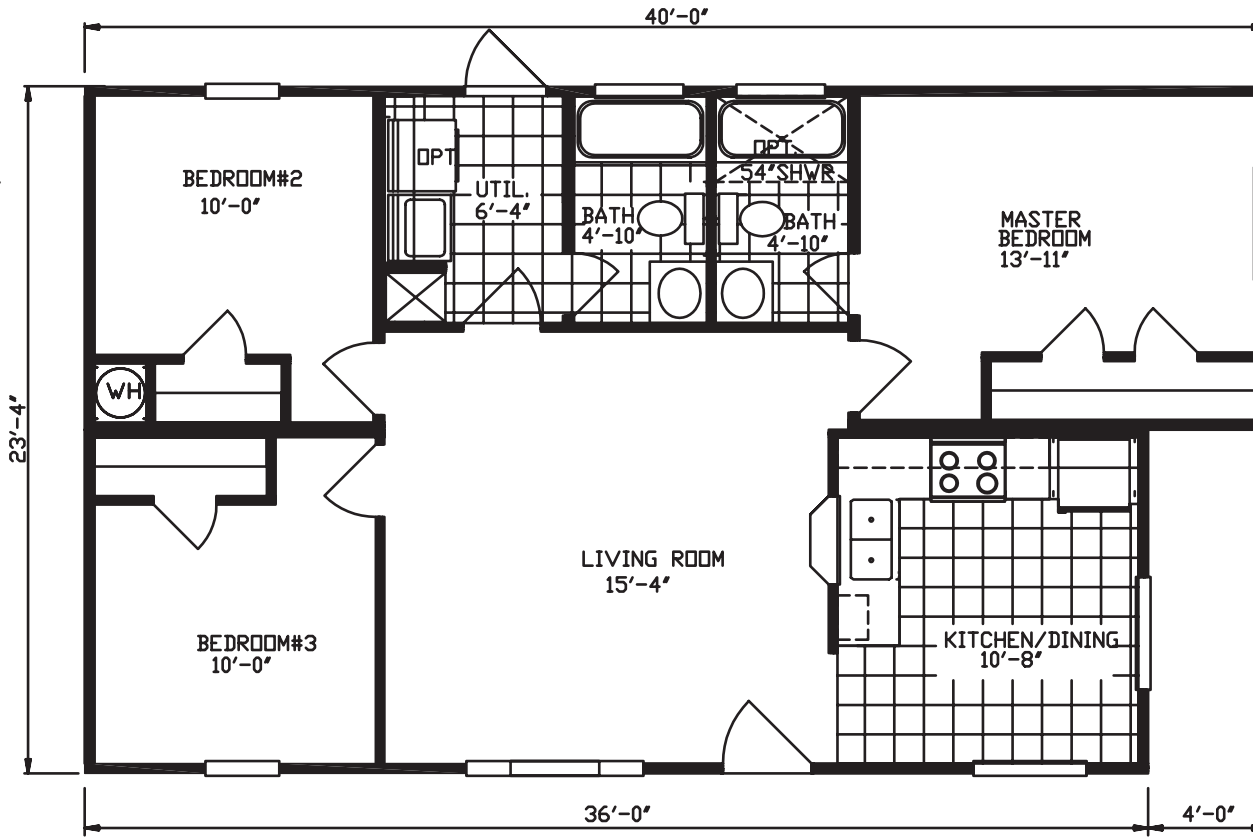

3 Bedroom, 2 Bath
Approx. 886 Sq. Ft.

Houston
CHAMPION EXPO SERIES

Last Updated: 2-18-2011

Factory Expo
"Factory Direct Value" HOME CENTERS

6420 W. Allison, Box 5074
Chandler, AZ 85226

I authorize Factory Expo Home Centers to build my house, per this plan.
X _____
Customer Signature/Date