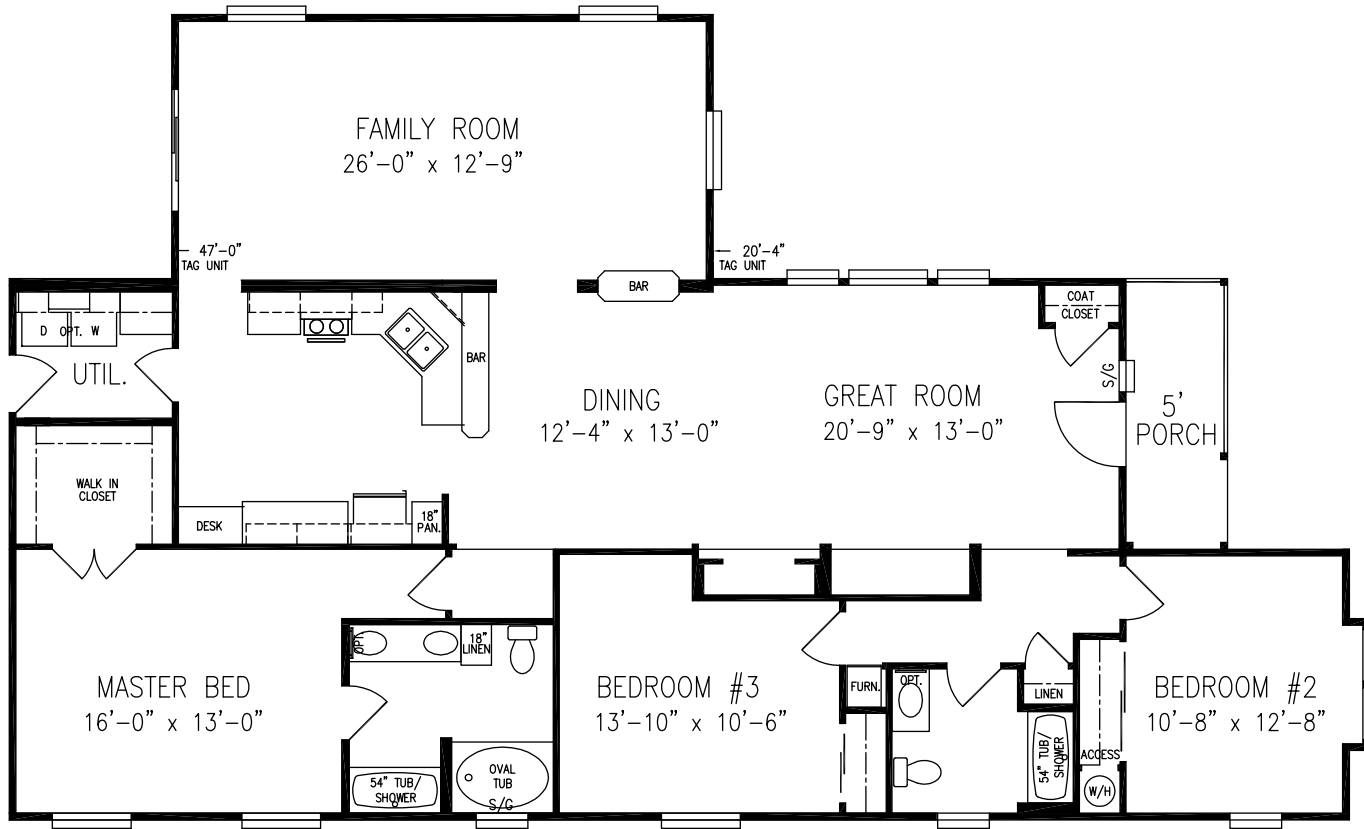

**3 Bedroom, 2 Bath**  
**Approx. 1,980 Sq. Ft.**

Last Updated: 2-18-2011

**High Sierra with Tag**  
**CHAMPION EXPO SERIES**

**Factory Expo**  
 "Factory Direct Value" HOME CENTERS

6420 W. Allison, Box 5074  
 Chandler, AZ 85226