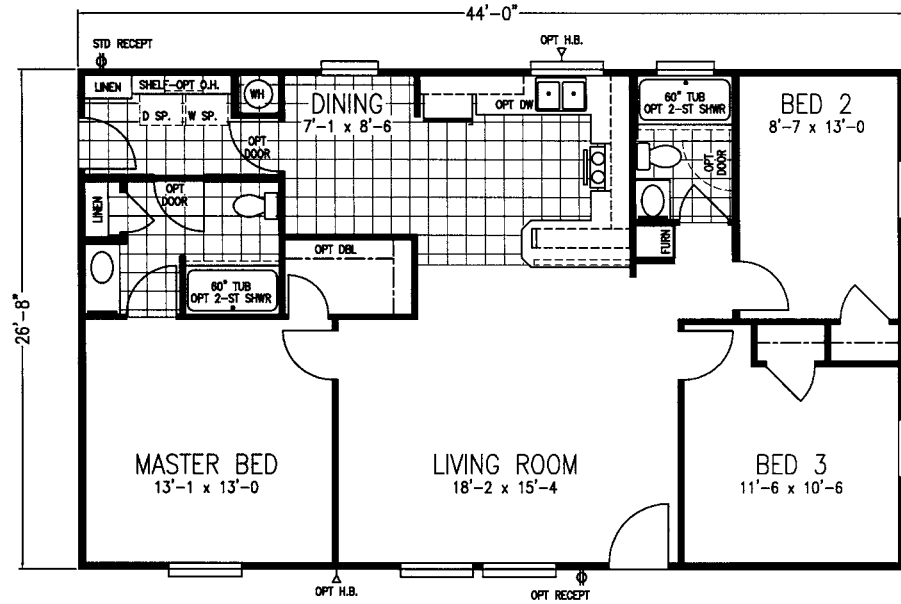

# HERMOSA

Classic Series

3 Bedroom, 2 Bath  
Approx. 1,173 SQ. FT.

**Factory Expo**  
"Factory Direct Value" HOME CENTERS  
6420 W. Allison, Box 5074 Chandler, AZ 85226

1-800-965-1603