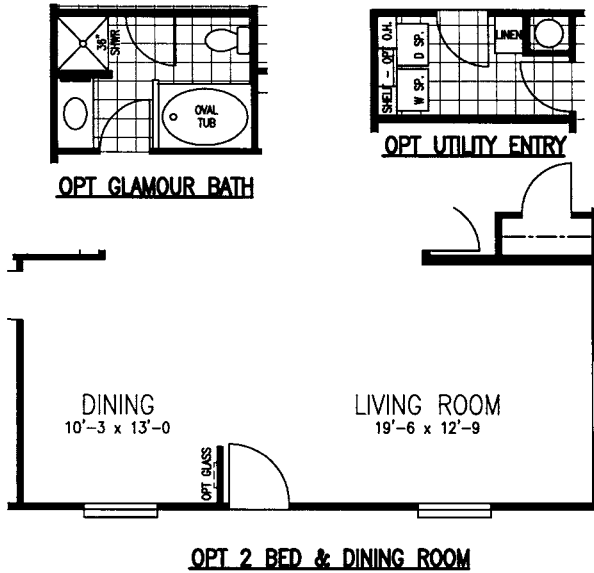

# HERMOSA

Classic Series

3 Bedroom, 2 Bath  
Approx. 1,173 SQ. FT.

**Factory Expo**  
"Factory Direct Value" HOME CENTERS  
6420 W. Allison, Box 5074 Chandler, AZ 85226

1-800-965-1603