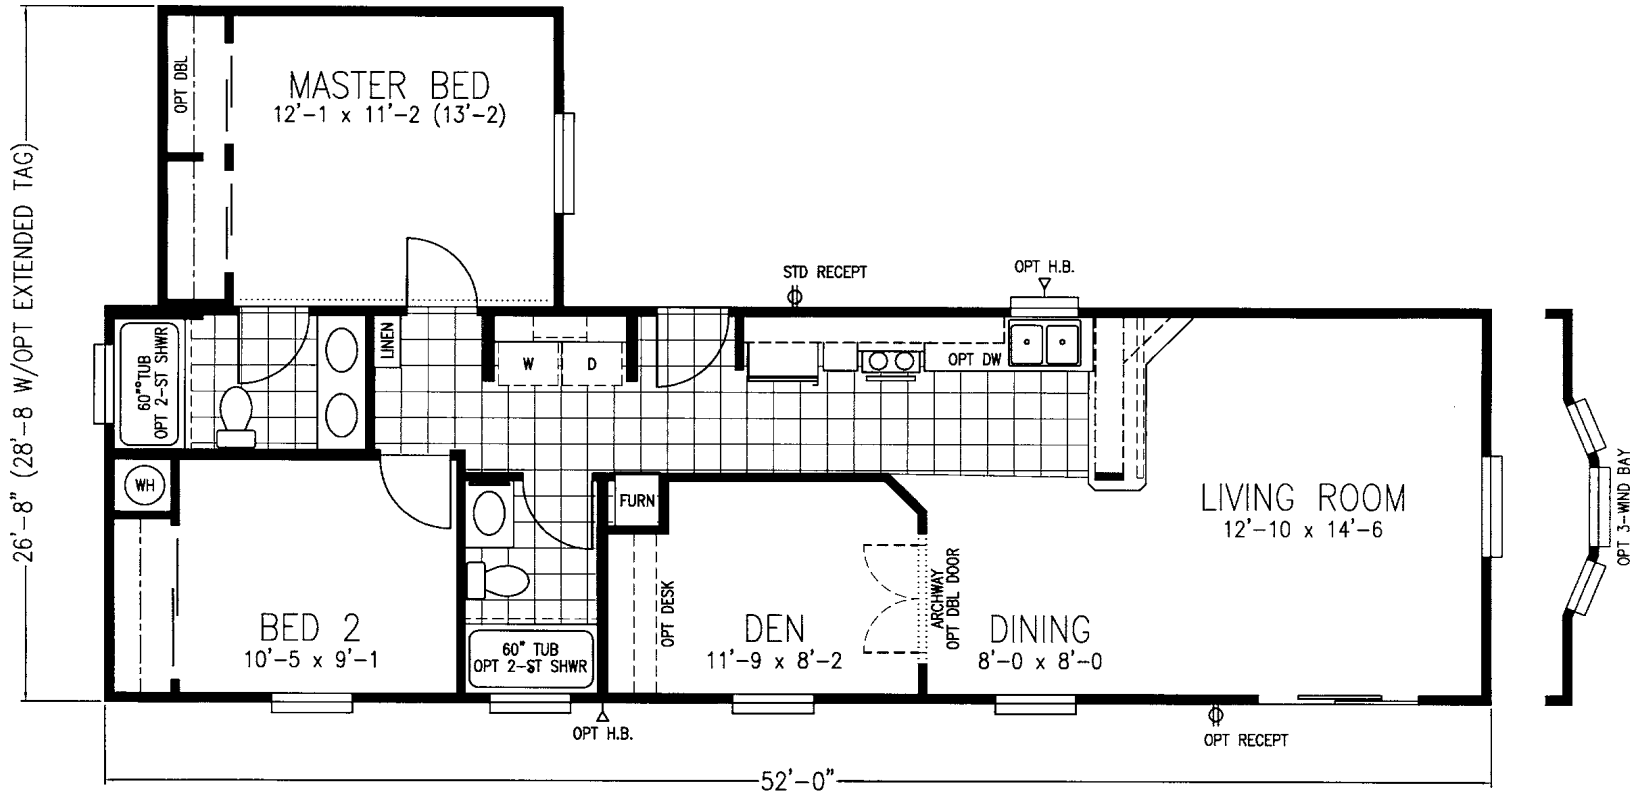

**2 Bedroom, 2 Bath
Approx. 963 Sq. Ft.**

Last Updated: 2-16-2011

OPT BED 3

HAVASU
REDMAN CLASSIC SERIES

I authorize Factory Expo Home Centers to build my house, per this plan.

X _____
Customer Signature/Date