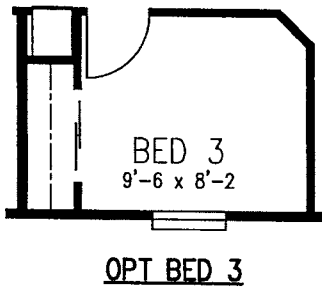

HAVASU

Classic Series

3 Bedroom, 2 Bath
Approx. 963 SQ. FT.

Factory Expo
"Factory Direct Value" HOME CENTERS
 6420 W. Allison, Box 5074 Chandler, AZ 85226

1-800-965-1603