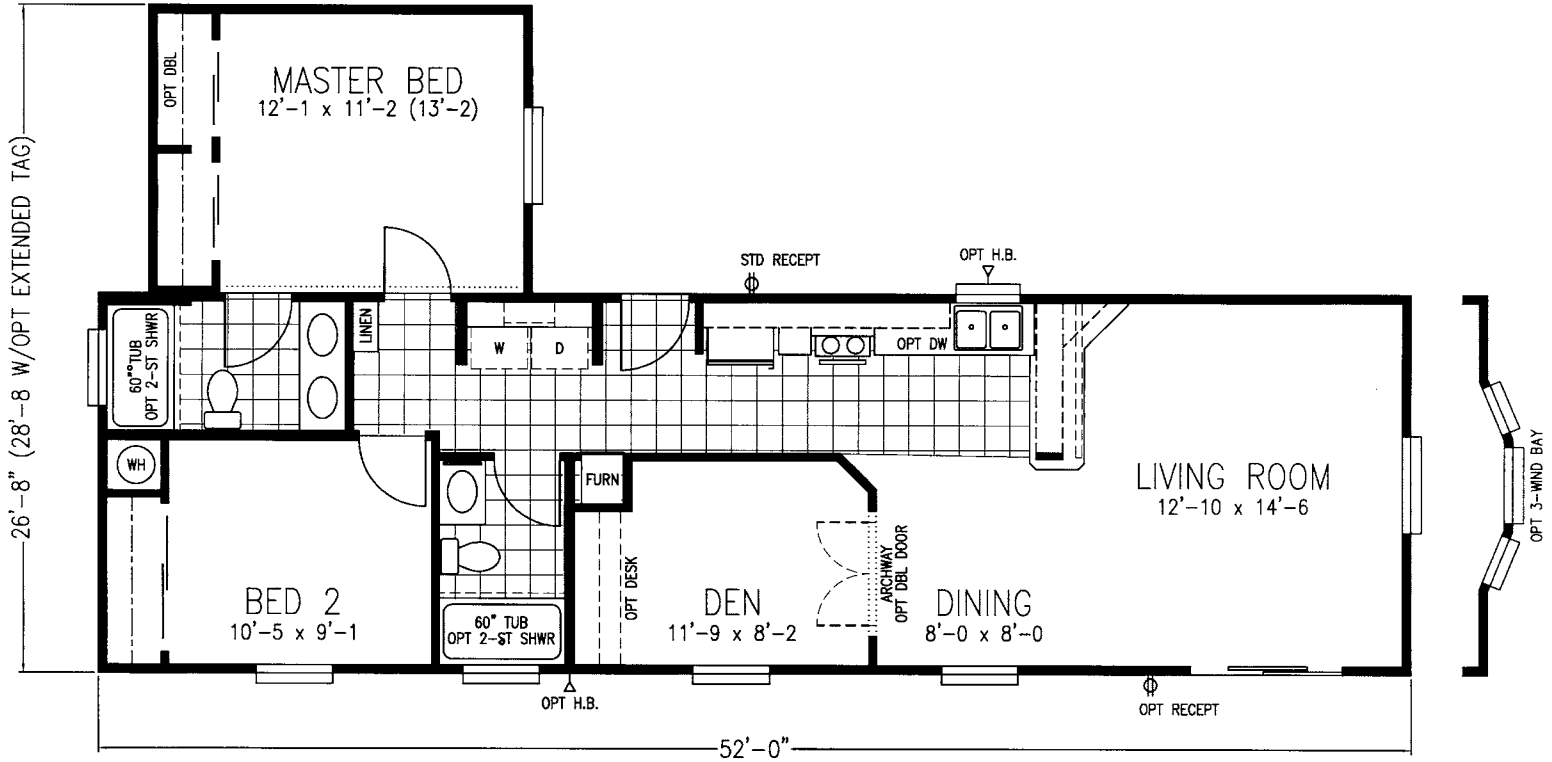

HAVASU

Classic Series

3 Bedroom, 2 Bath
Approx. 963 SQ. FT.

Factory Expo
"Factory Direct Value" HOME CENTERS
 6420 W. Allison, Box 5074 Chandler, AZ 85226

1-800-965-1603