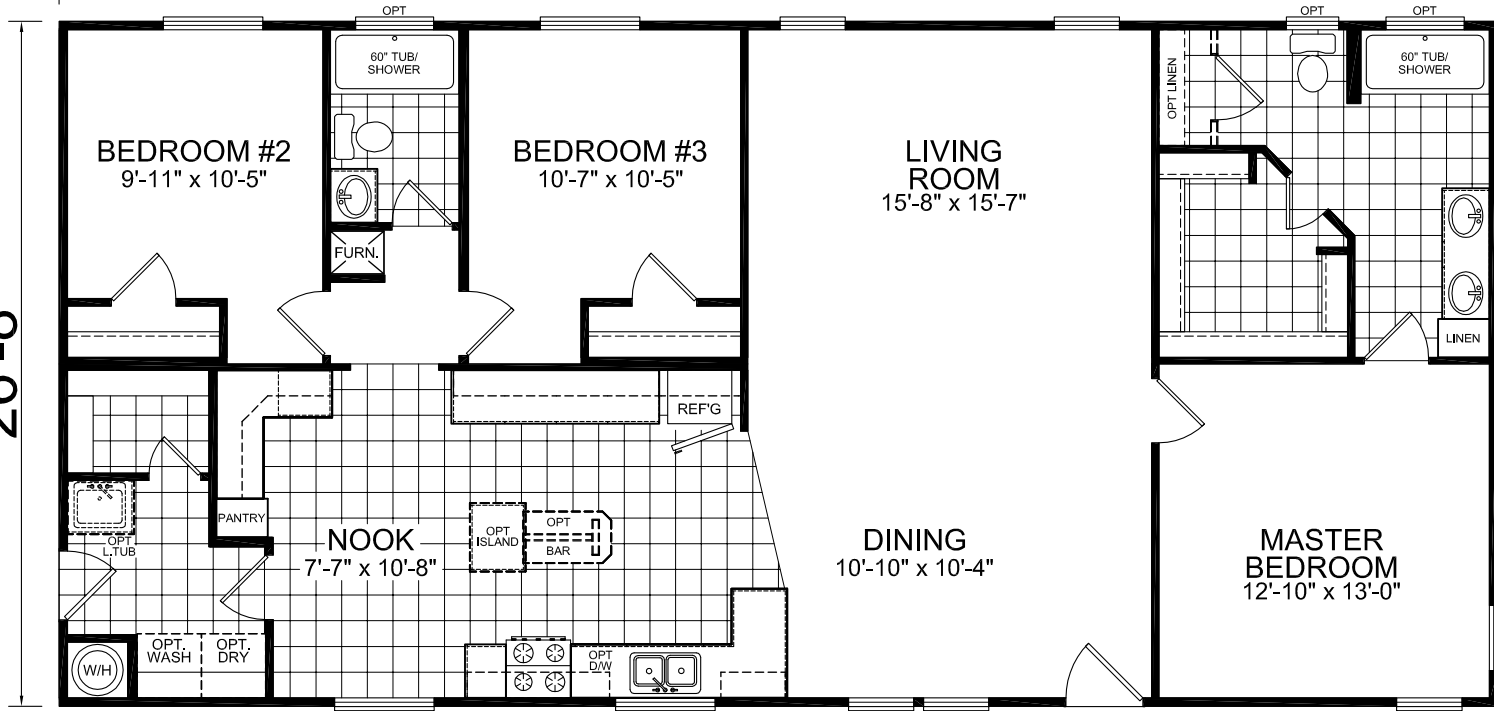

3 Bedroom, 2 Bath  
Approx. 1,493 Sq. Ft.

Last Updated: 10-7-11

26'-8"

56'

I authorize Factory Expo Home Centers to build my house, per this plan.  
X \_\_\_\_\_  
Customer Signature/Date

**Factory Expo**  
"Factory Direct Value" HOME CENTERS