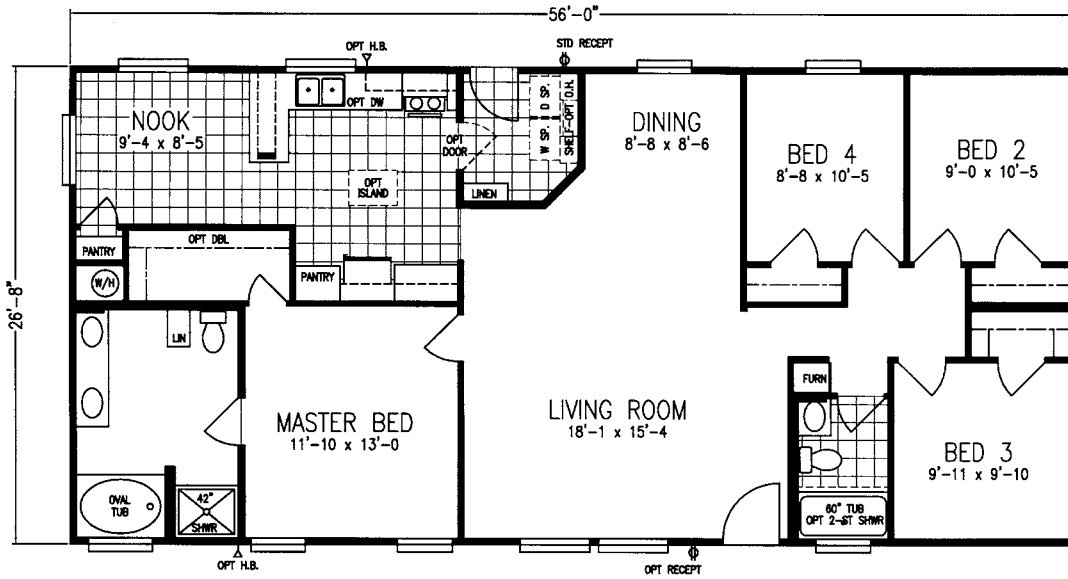

GARDEN GROVE

Classic Series

4 Bedroom, 2 Bath
Approx. 1493 SQ. FT.

OPT RECESSED ENTRY

OPT ENLARGED BEDROOM #2

OPT DEN/OFFICE

OPT BEDROOM #5

Factory Expo
"Factory Direct Value" HOME CENTERS
6420 W. Allison, Box 5074 Chandler, AZ 85226