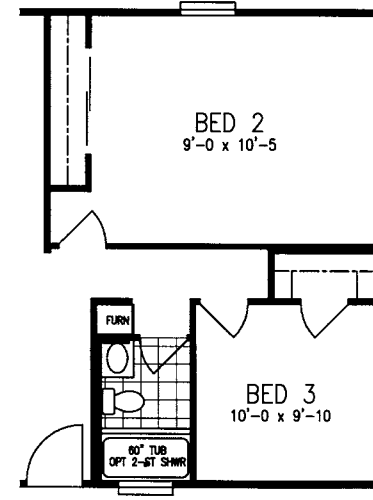

GARDEN GROVE

Classic Series

4 Bedroom, 2 Bath
Approx. 1493 SQ. FT.

OPT RECESSED ENTRY

OPT ENLARGED BEDROOM #2

OPT DEN/OFFICE

OPT BEDROOM #5

Factory Expo
"Factory Direct Value" HOME CENTERS
6420 W. Allison, Box 5074 Chandler, AZ 85226