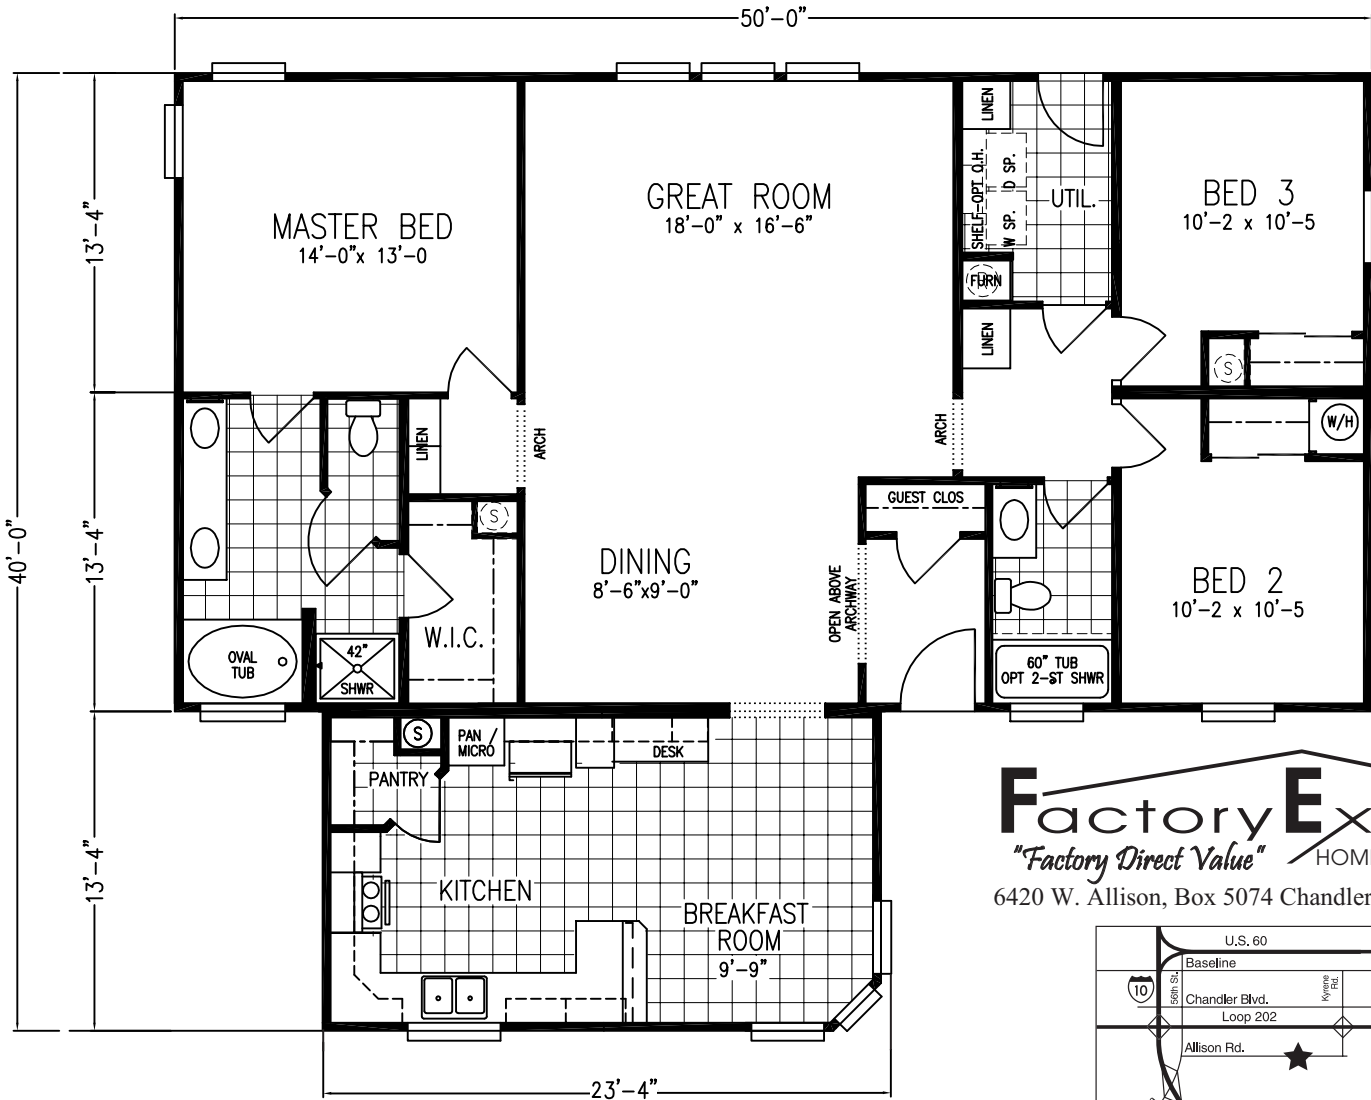

FULLERTON

Classic Series

3 Bedroom, 2 Bath
Approx. 1,642 SQ. FT.

Factory Expo
"Factory Direct Value" HOME CENTERS
 6420 W. Allison, Box 5074 Chandler, AZ 85226

1-800-965-1603