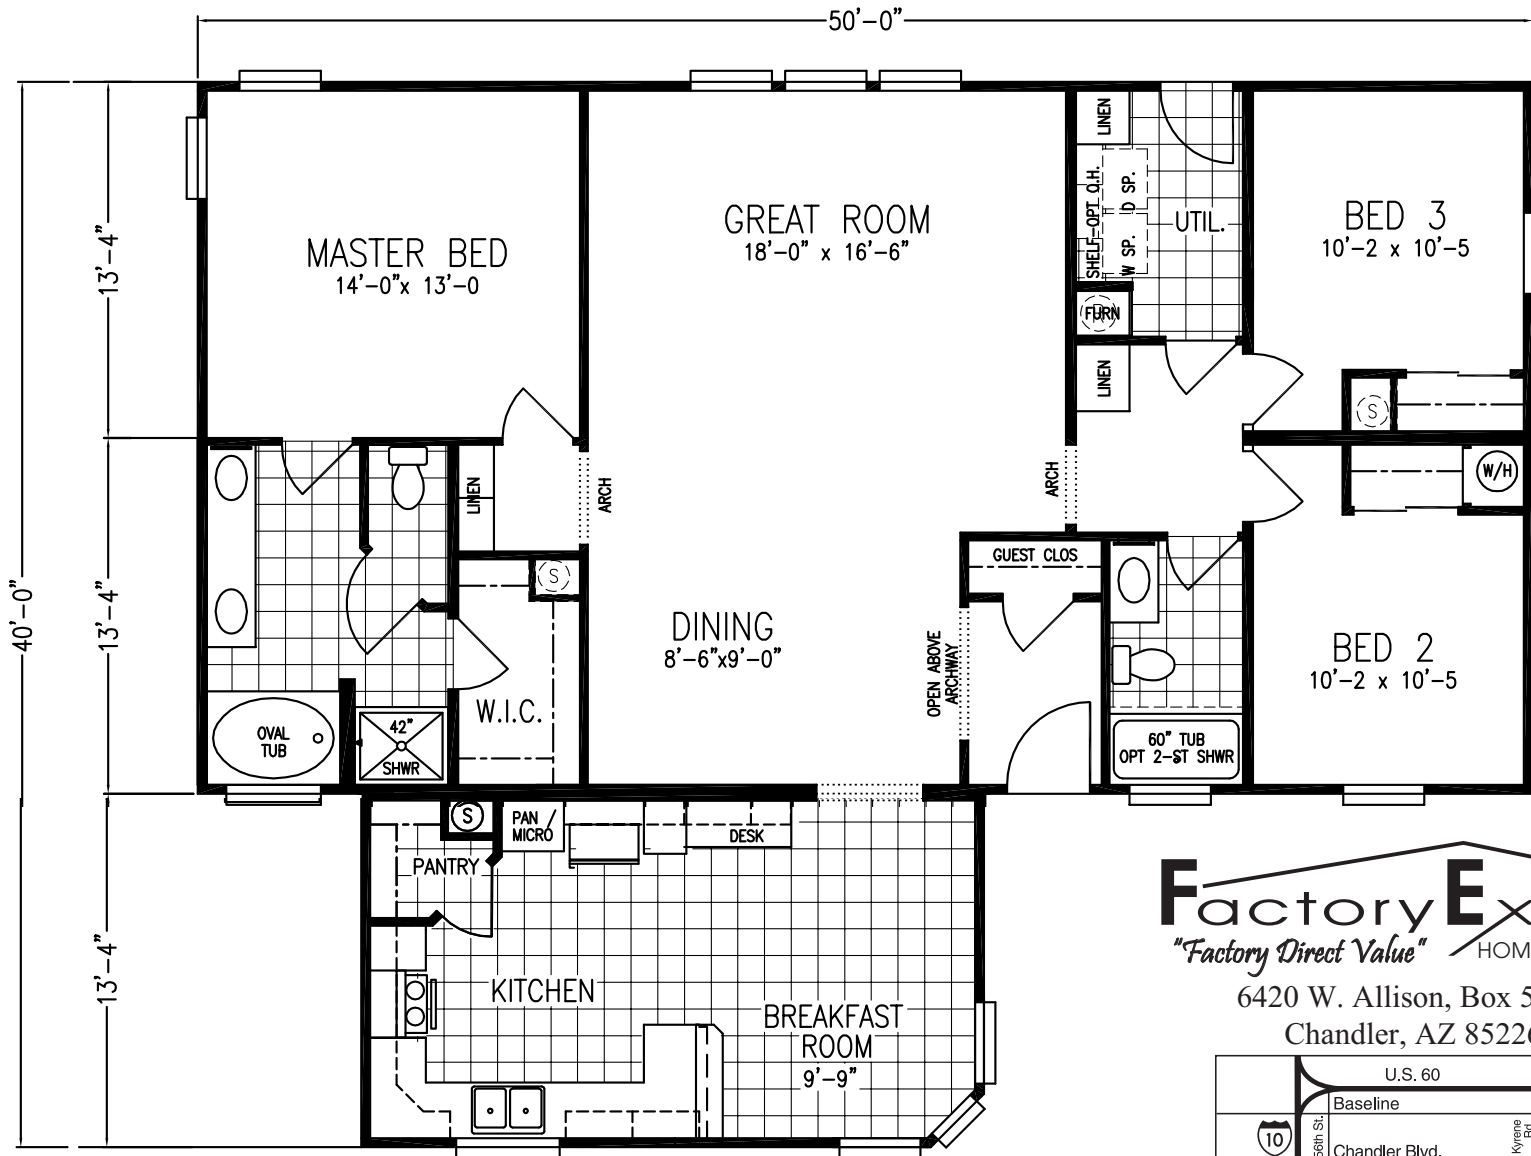

# FULLERTON

REDMAN CLASSIC SERIES

3 Bedroom, 2 Bath  
Approx. 1,642 Sq. Ft.

Last Updated: 2-16-2011

I authorize Factory Expo Home Centers to build my house, per this plan.

X \_\_\_\_\_  
Customer Signature/Date