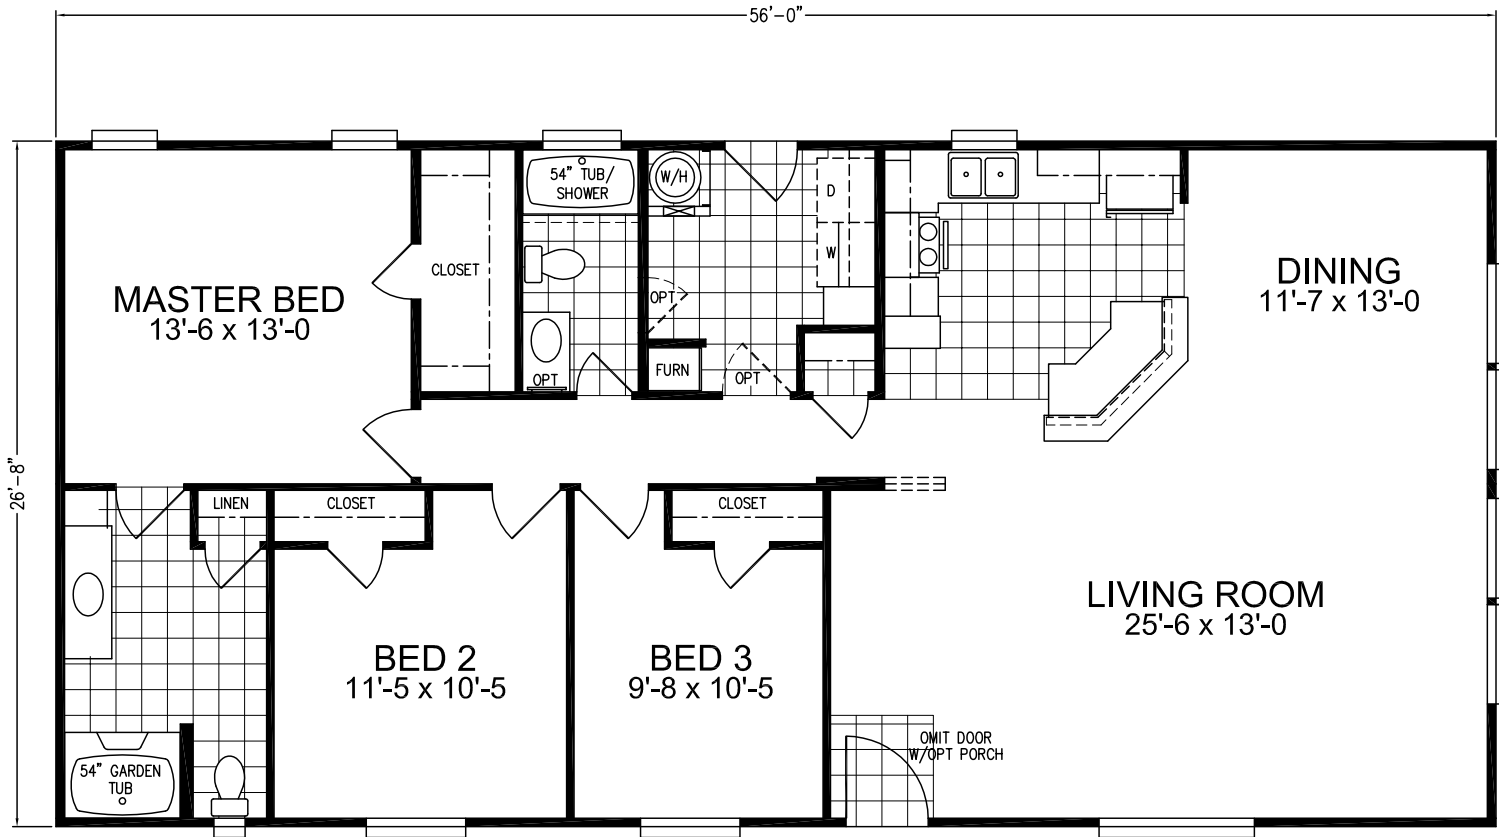

3 Bedroom, 2 Bath
Approx. 1,512 Sq. Ft.

Last Updated: 2-18-2011

Factory Expo
"Factory Direct Value" HOME CENTERS

6420 W. Allison, Box 5074
 Chandler, AZ 85226

I authorize Factory Expo Home Centers to build my house, per this plan.
 X _____
 Customer Signature/Date