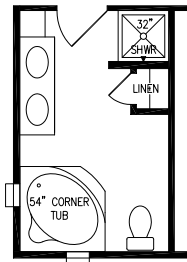

3 Bedroom, 2 Bath
Approx. 1,512 Sq. Ft.

Last Updated: 2-18-2011

Factory Expo
"Factory Direct Value" HOME CENTERS

6420 W. Allison, Box 5074
 Chandler, AZ 85226

I authorize Factory Expo Home Centers to build my house, per this plan.
 X _____
 Customer Signature/Date