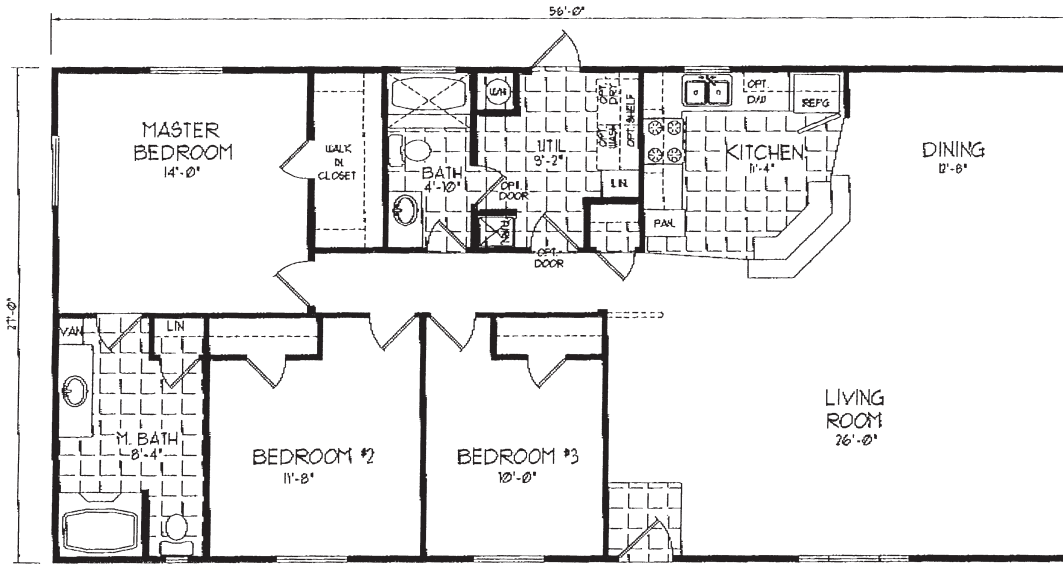

**3 Bedroom, 2 Bath
Approx. 1,512 SQ. FT.**

Freemont
Expo Signature Series

OPT. GLAMOUR BATH

Factory Expo
"Factory Direct Value" HOME CENTERS
6420 W. Allison, Box 5074 Chandler, AZ 85226

1-800-965-1603