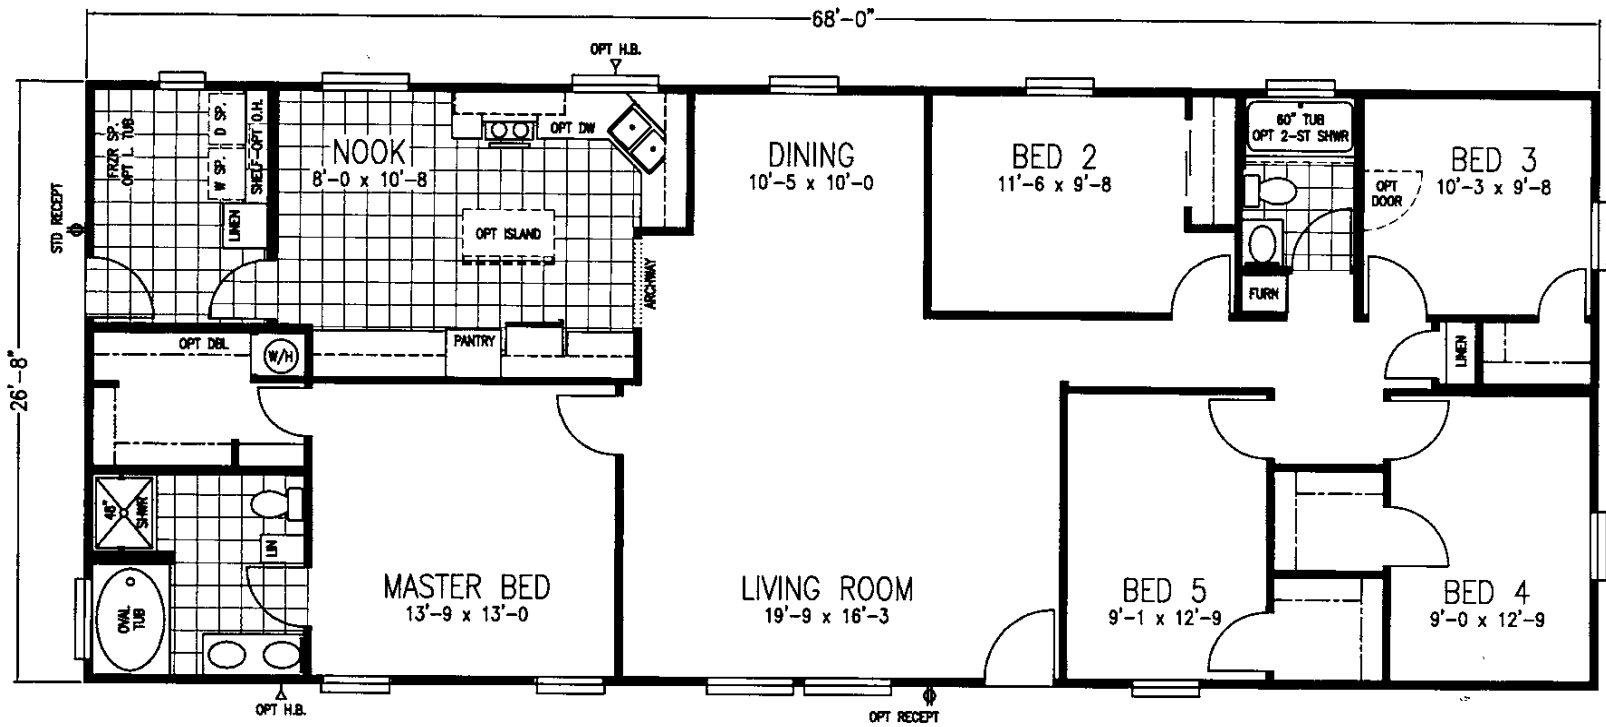

FIVE POINTS

REDMAN CLASSIC SERIES

5 Bedroom, 2 Bath
Approx. 1,813 Sq. Ft.

Last Updated: 2-16-2011

I authorize Factory Expo Home Centers to build my house, per this plan.
 X _____
 Customer Signature/Date

Factory Expo
 "Factory Direct Value" HOME CENTERS