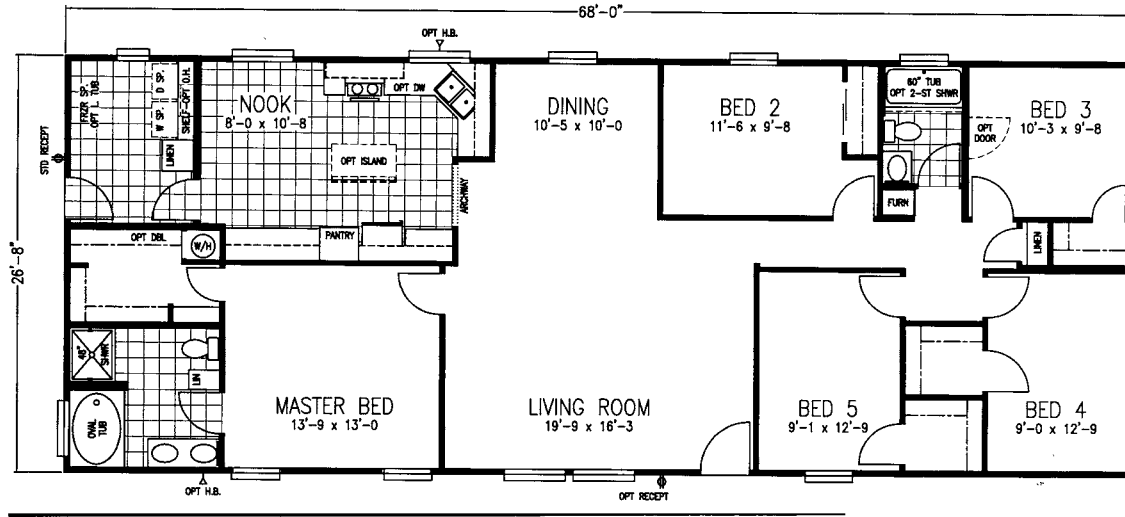

FIVE POINTS

Classic Series

5 Bedroom, 2 Bath
Approx. 1,813 SQ. FT.

Factory Expo
"Factory Direct Value" HOME CENTERS
 6420 W. Allison, Box 5074 Chandler, AZ 85226

1-800-965-1603