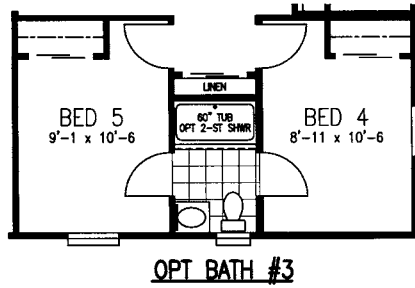

FIVE POINTS

Classic Series

5 Bedroom, 2 Bath
Approx. 1,813 SQ. FT.

Factory Expo
"Factory Direct Value" HOME CENTERS
 6420 W. Allison, Box 5074 Chandler, AZ 85226

1-800-965-1603