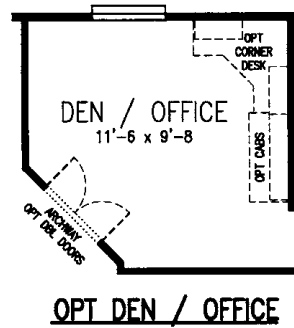

FIVE POINTS

REDMAN CLASSIC SERIES

5 Bedroom, 2 Bath
Approx. 1,813 Sq. Ft.

Last Updated: 2-16-2011

I authorize Factory Expo Home Centers to build my house, per this plan.
 X _____
 Customer Signature/Date

Factory Expo
 "Factory Direct Value" HOME CENTERS