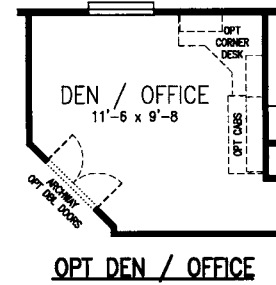

FIVE POINTS

Classic Series

5 Bedroom, 2 Bath
Approx. 1,813 SQ. FT.

Factory Expo
"Factory Direct Value" HOME CENTERS
 6420 W. Allison, Box 5074 Chandler, AZ 85226

1-800-965-1603