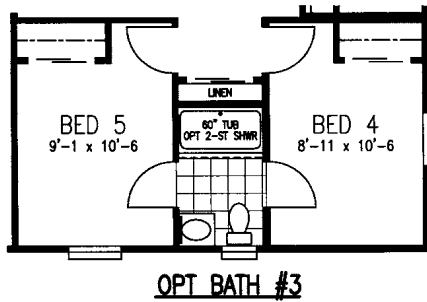

FIVE POINTS

REDMAN CLASSIC SERIES

5 Bedroom, 2 Bath
Approx. 1,813 Sq. Ft.

Last Updated: 2-16-2011

I authorize Factory Expo Home Centers to build my house, per this plan.
 X _____
 Customer Signature/Date

Factory Expo
 "Factory Direct Value" HOME CENTERS