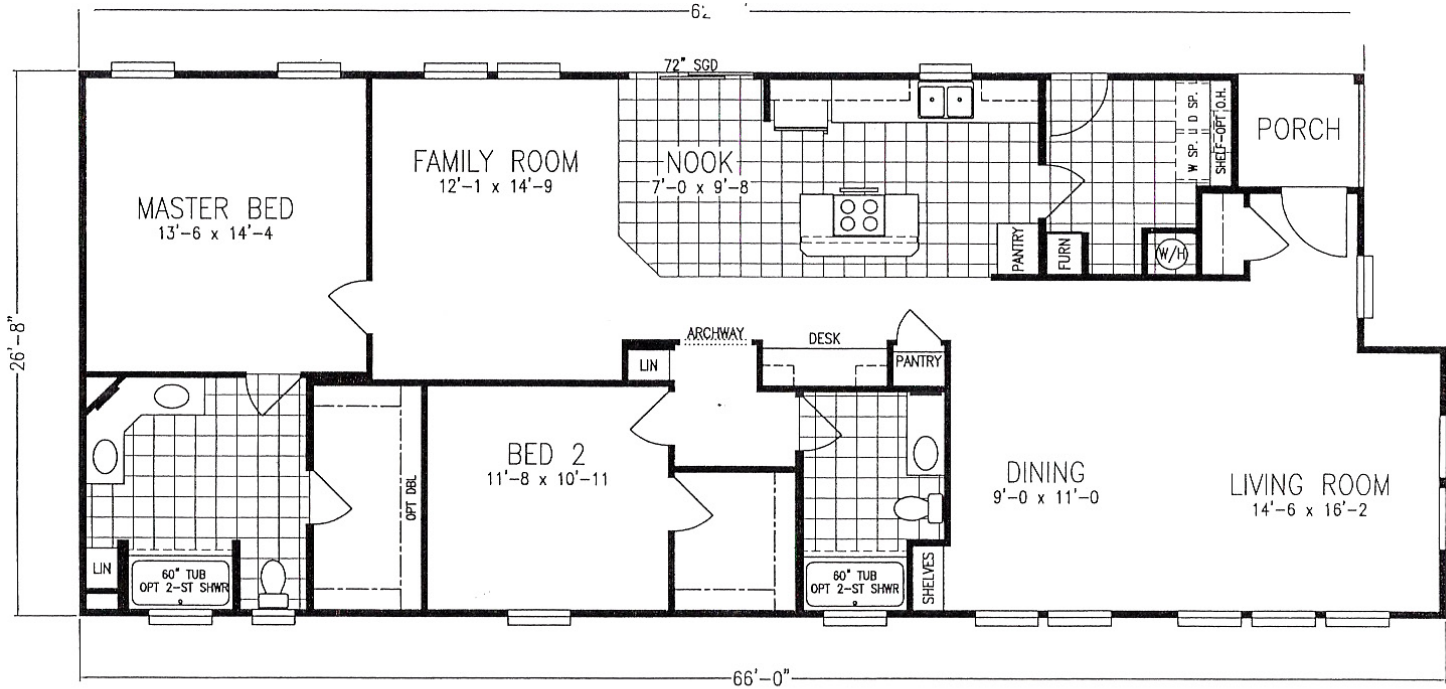

2 Bedroom, 2 Bath
Approx. 1,674 SQ. FT.

FAIRFAX
Classic Series

Factory Expo
"Factory Direct Value" HOME CENTERS
 6420 W. Allison, Box 5074 Chandler, AZ 85226

1-800-965-1603