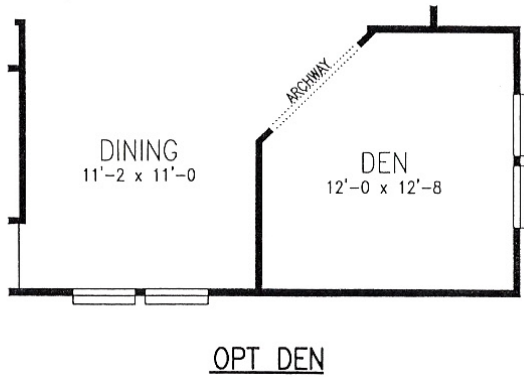

2 Bedroom, 2 Bath
Approx. 1,674 SQ. FT.

FAIRFAX
Classic Series

Factory Expo
"Factory Direct Value" HOME CENTERS
 6420 W. Allison, Box 5074 Chandler, AZ 85226

1-800-965-1603