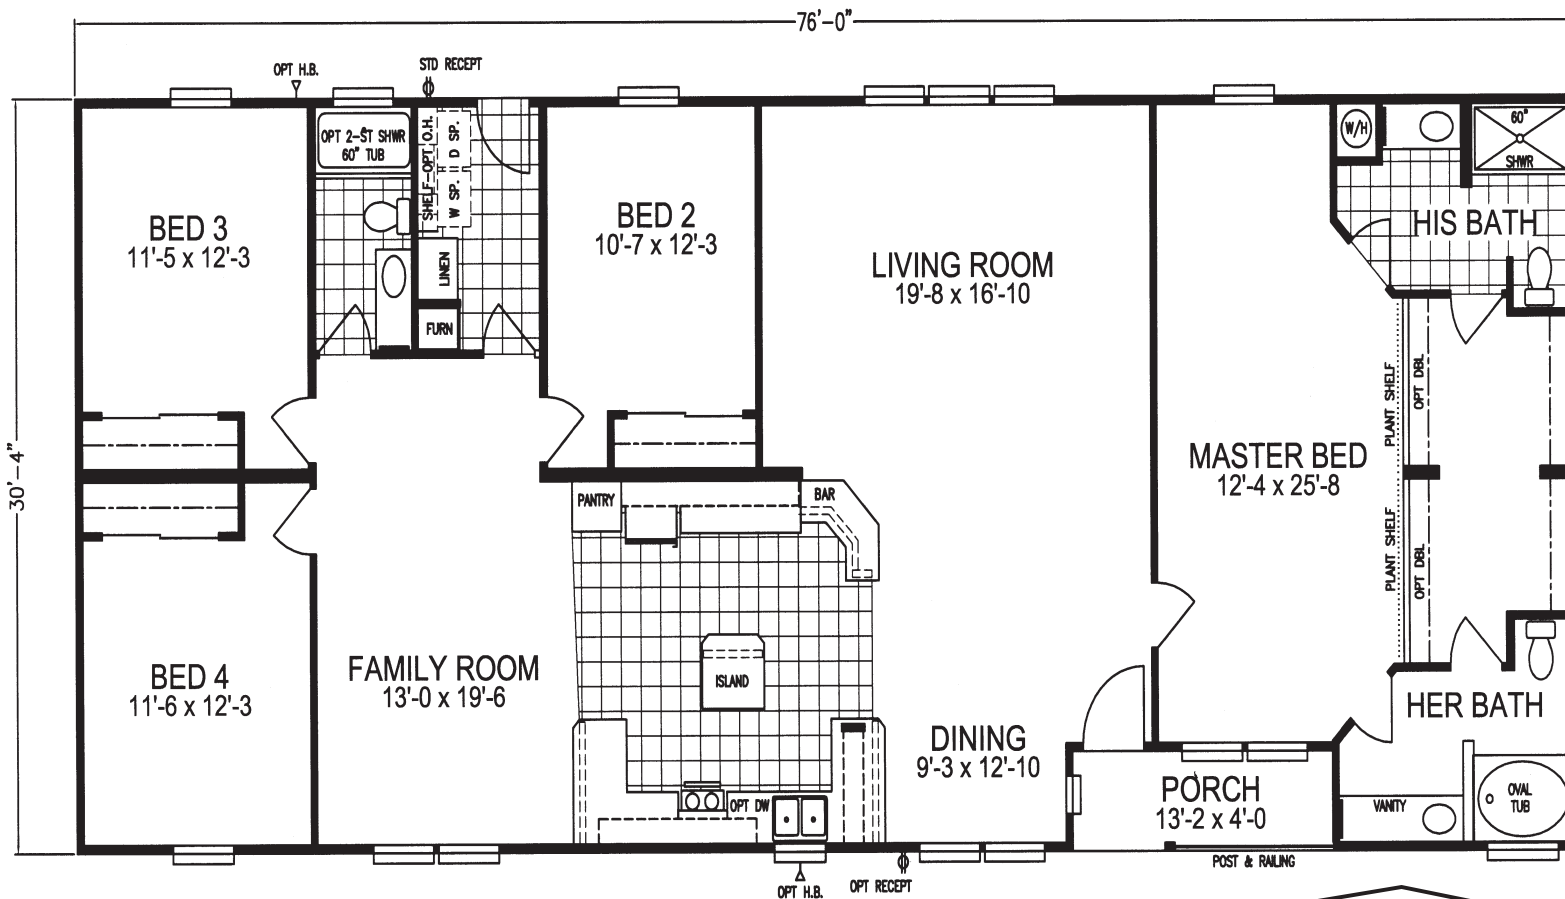

4 BEDROOM, 3 BATH
APPROX. 2,305 SQ. FT.

ESTANCIA

Santa Fe Series

Last Updated: 12-12-08

Factory Expo
"Factory Direct Value" HOME CENTERS

6420 W. Allison, Box 5074 Chandler, AZ 85226

1-800-965-1603