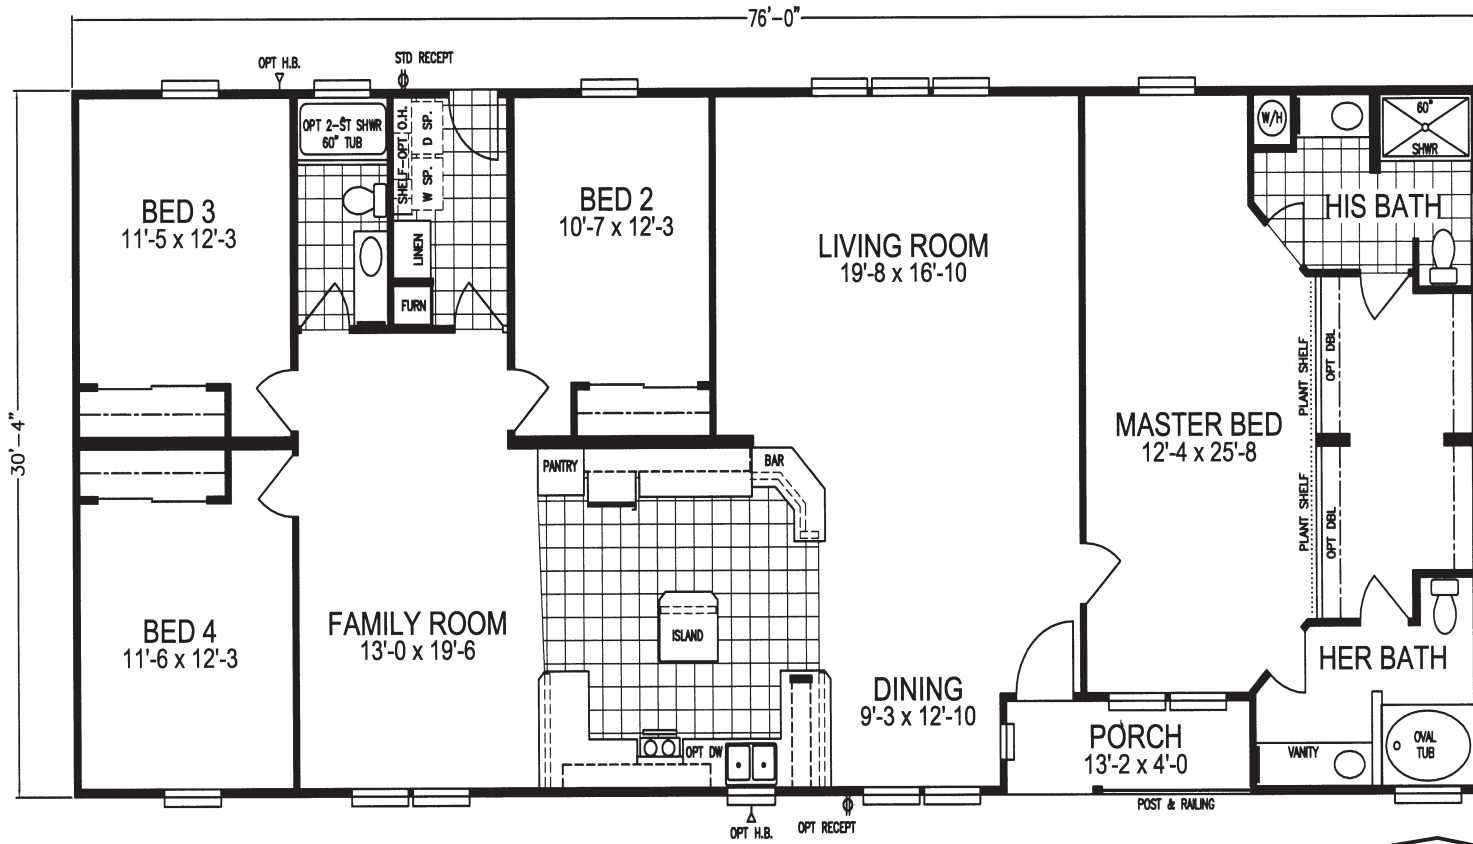

4 BEDROOM, 3 BATH
APPROX. 2,305 SQ. FT.

Last Updated: 2-21-2011

ESTANCIA
REDMAN SANTA FE SERIES

Factory Expo
"Factory Direct Value" HOME CENTERS

6420 W. Allison, Box 5074
Chandler, AZ 85226

I authorize Factory Expo Home Centers to build my house, per this plan.
X _____
Customer Signature/Date