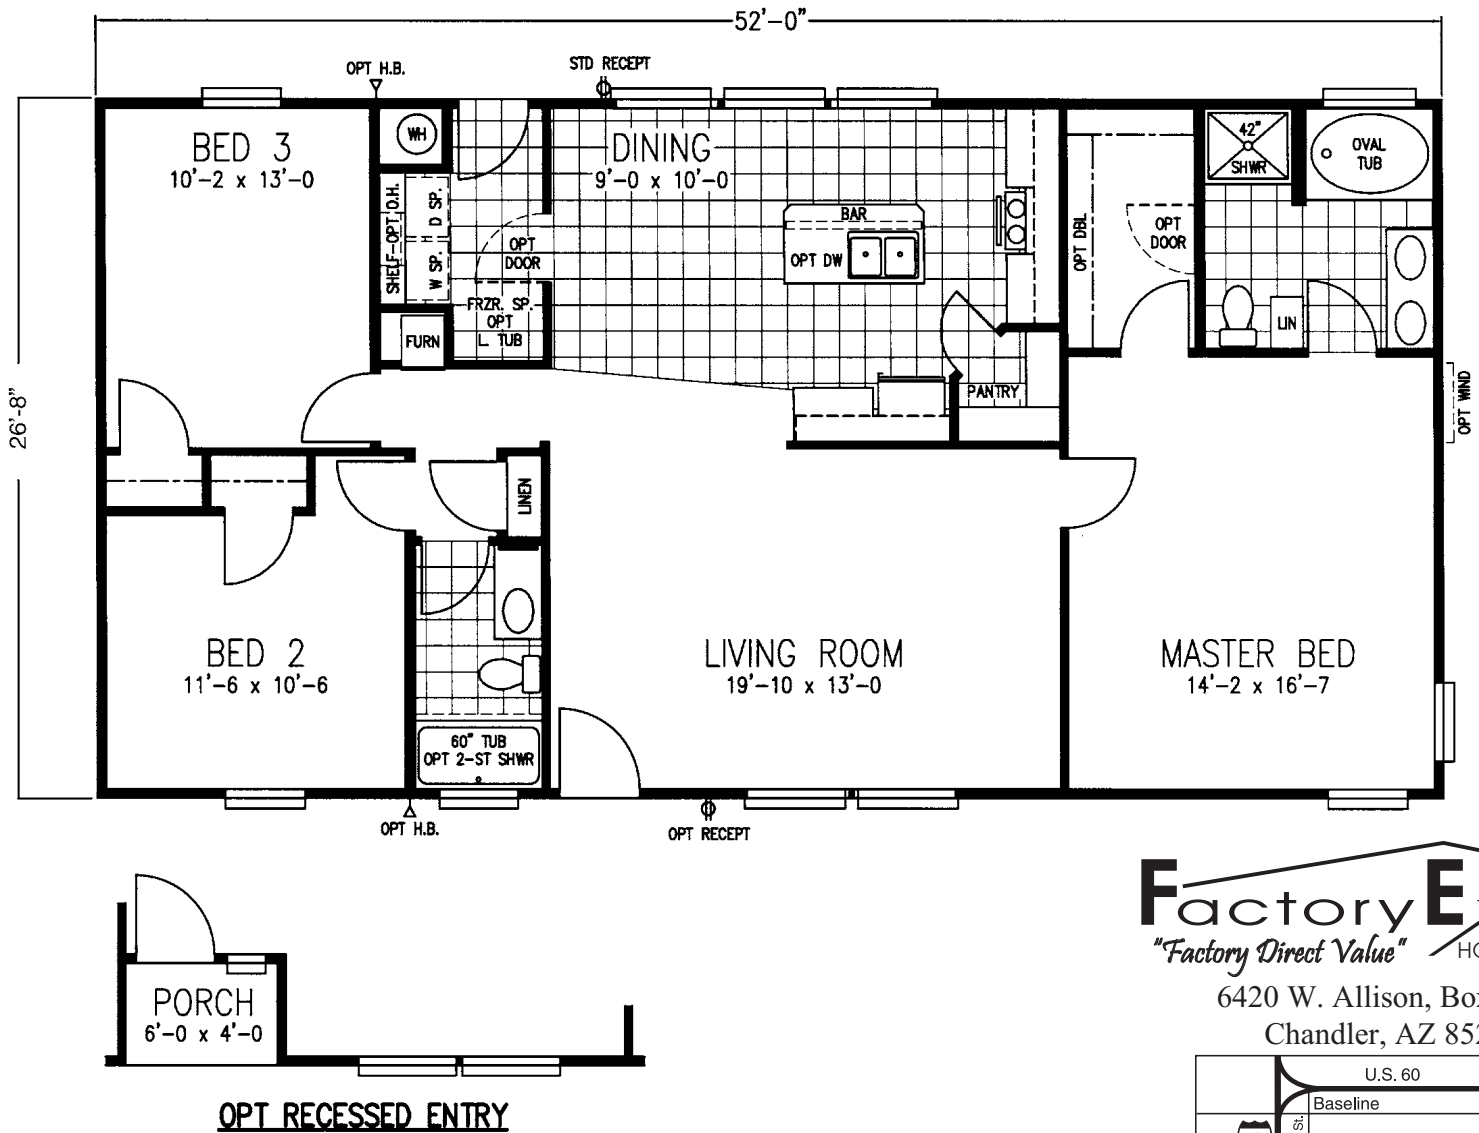

**3 Bedroom, 2 Bath**  
**Approx. 1,387 Sq. Ft.**

Last Updated: 2-16-2011

**ESCONDIDO**  
 REDMAN CLASSIC SERIES

I authorize Factory Expo Home Centers to build my house, per this plan.

X \_\_\_\_\_  
 Customer Signature/Date