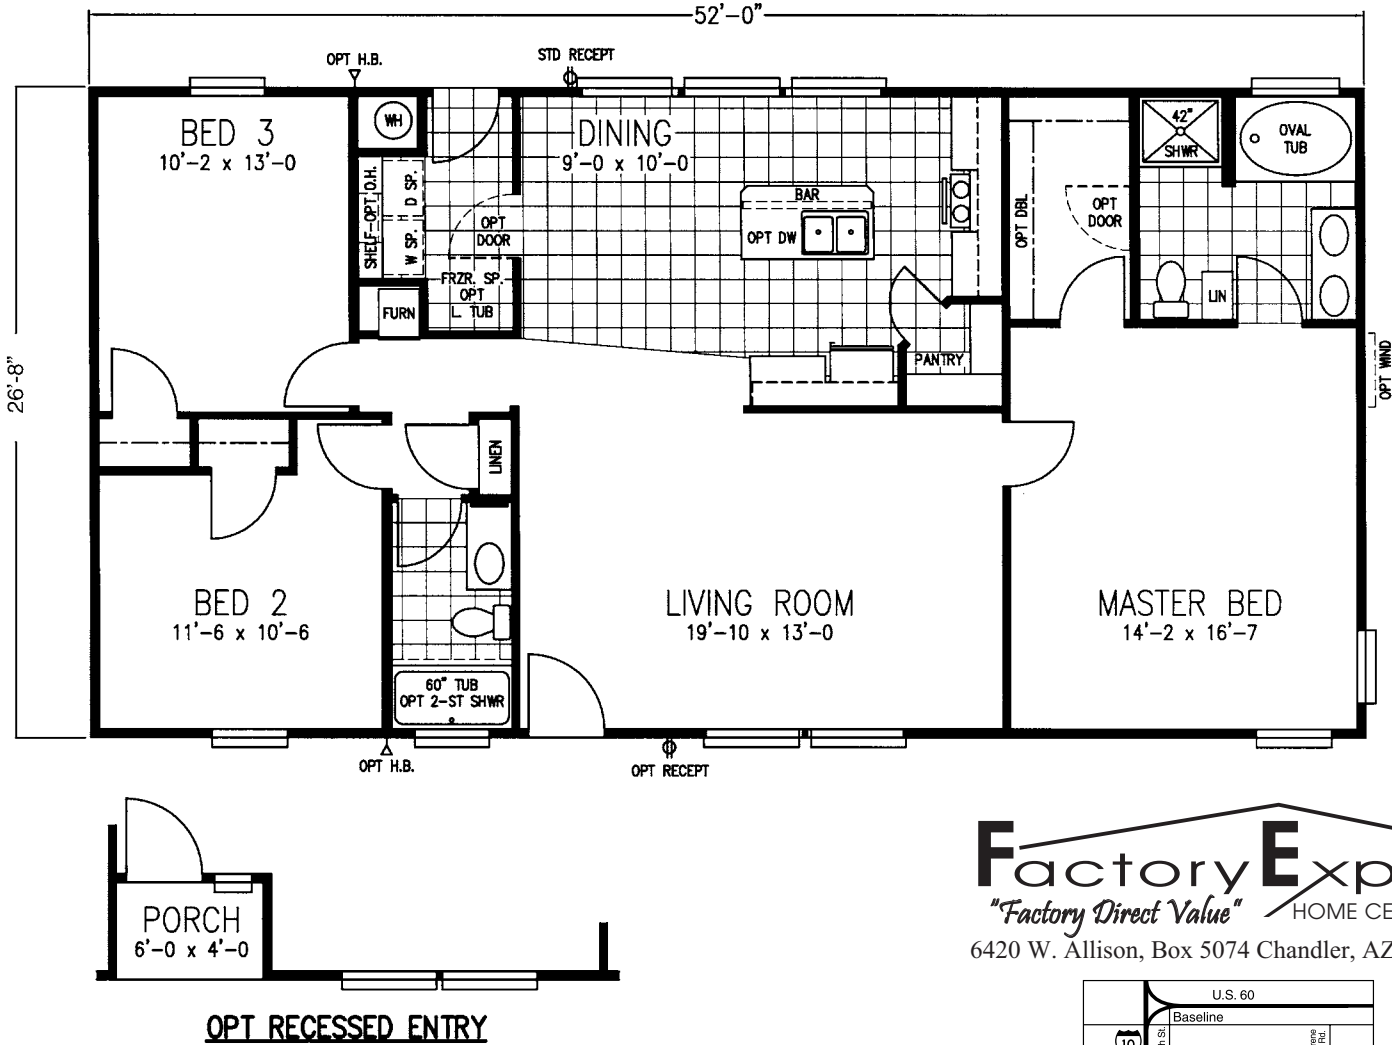

ESCONDIDO

Classic Series

3 Bedroom, 2 Bath
Approx. 1,387 SQ. FT.

Factory Expo
 "Factory Direct Value" HOME CENTERS
 6420 W. Allison, Box 5074 Chandler, AZ 85226

1-800-965-1603