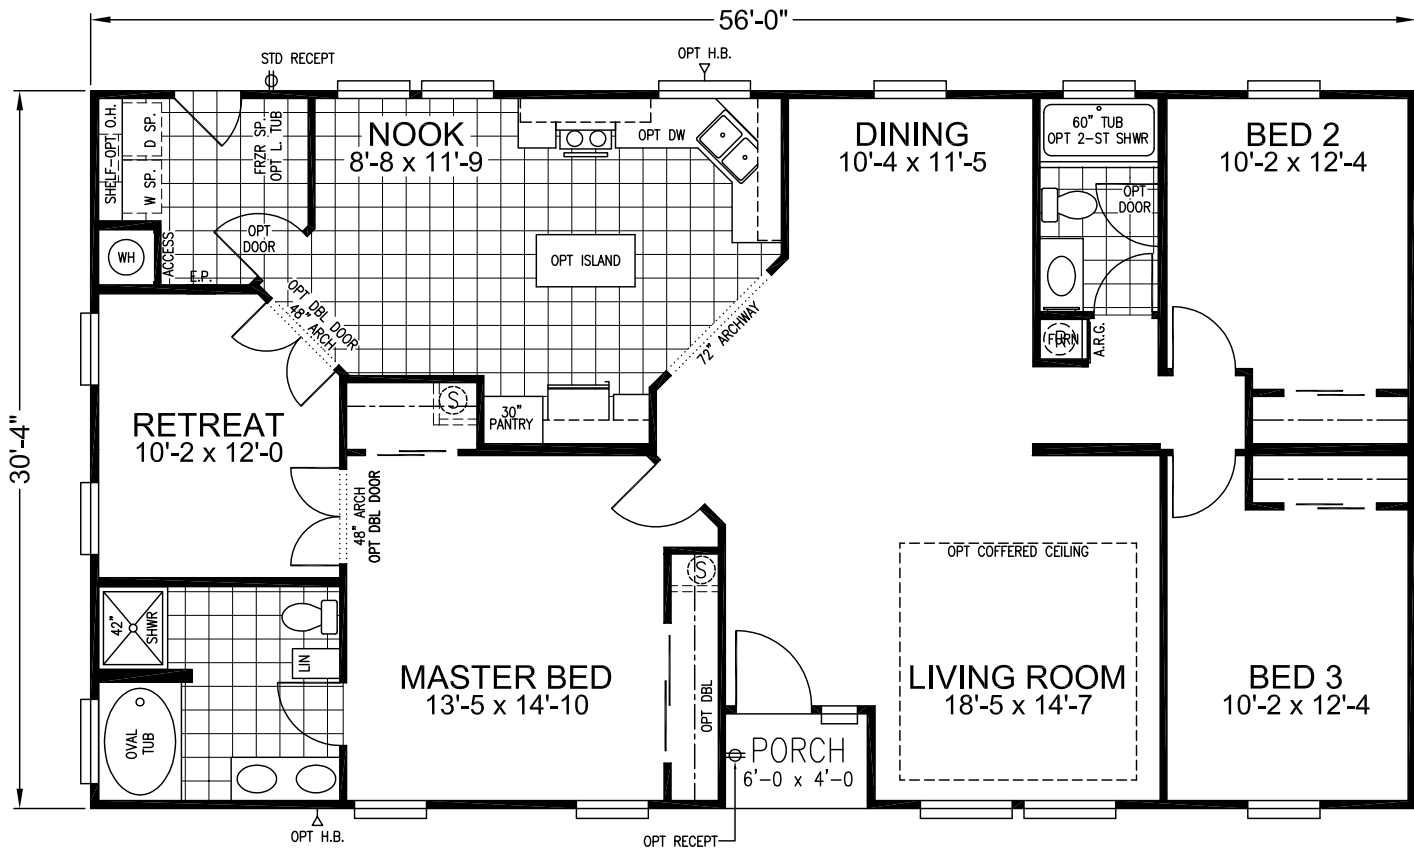

# ENSENADA

Santa Fe Series

3 Bedroom, 2 Bath  
Approx. 1,699 SQ. FT.

Last Updated: 9-8-08

**Factory Expo**  
"Factory Direct Value" HOME CENTERS  
6420 W. Allison, Box 5074 Chandler, AZ 85226

1-800-965-1603