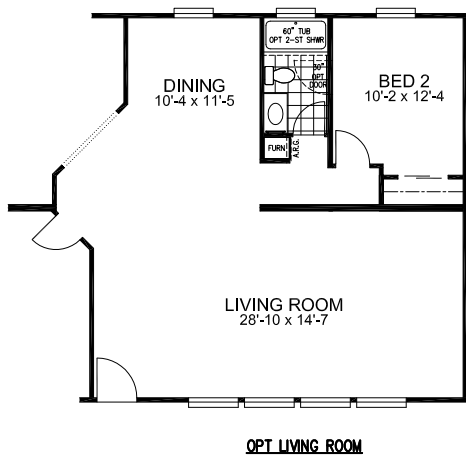

# ENSENADA

Santa Fe Series

3 Bedroom, 2 Bath  
Approx. 1,699 SQ. FT.

Last Updated: 9-8-08

**Factory Expo**  
"Factory Direct Value" HOME CENTERS  
6420 W. Allison, Box 5074 Chandler, AZ 85226

1-800-965-1603