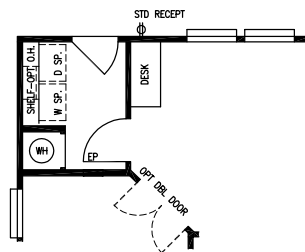

# ENSENADA

Santa Fe Series

3 Bedroom, 2 Bath  
Approx. 1,699 SQ. FT.

Last Updated: 9-8-08

**Factory Expo**  
"Factory Direct Value" HOME CENTERS  
6420 W. Allison, Box 5074 Chandler, AZ 85226

1-800-965-1603