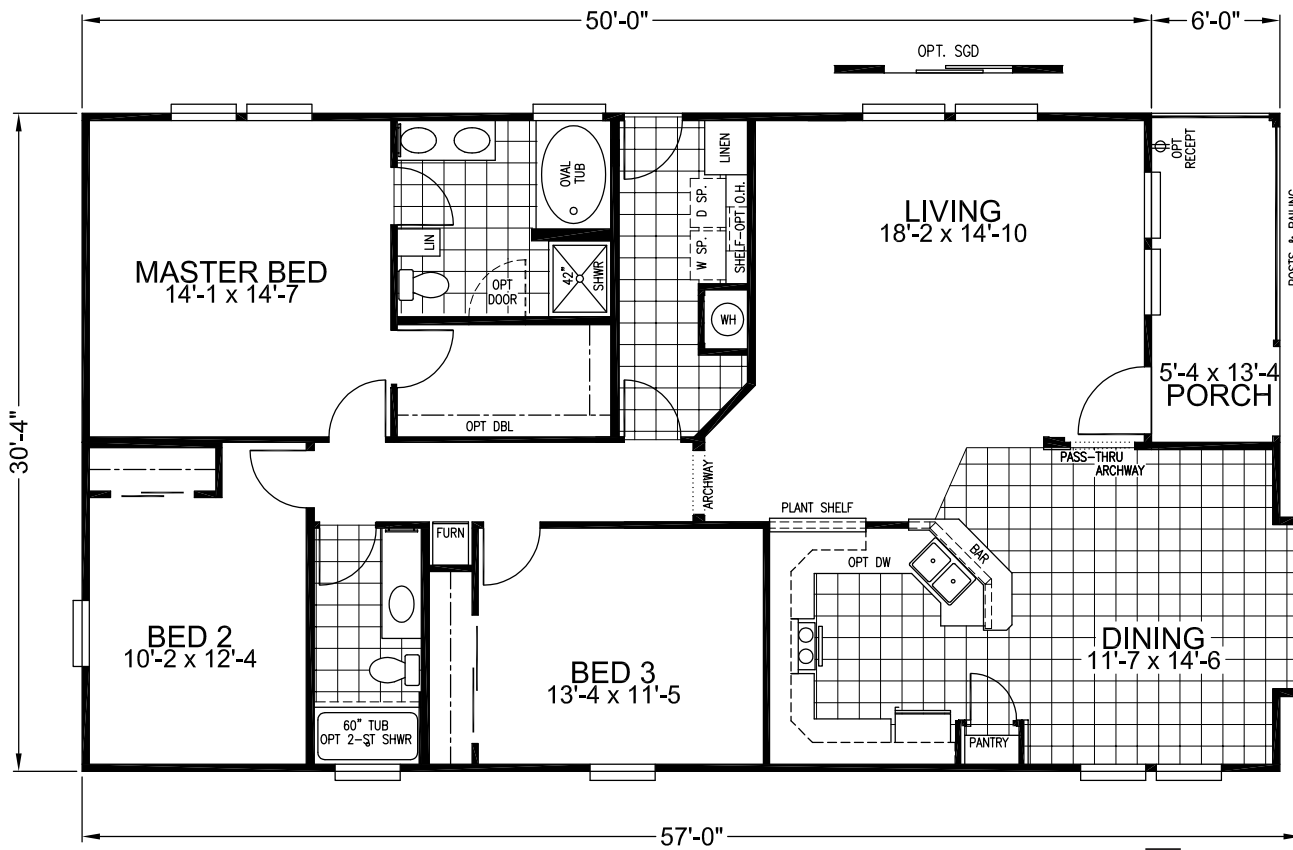

**ENGLEWOOD**  
REDMAN CLASSIC SERIES

**3 Bedroom, 2 Bath**  
**Approx. 1,616 Sq. Ft.**

Last Updated: 2-16-2011

**Factory Expo**  
"Factory Direct Value" HOME CENTERS

6420 W. Allison, Box 5074  
Chandler, AZ 85226