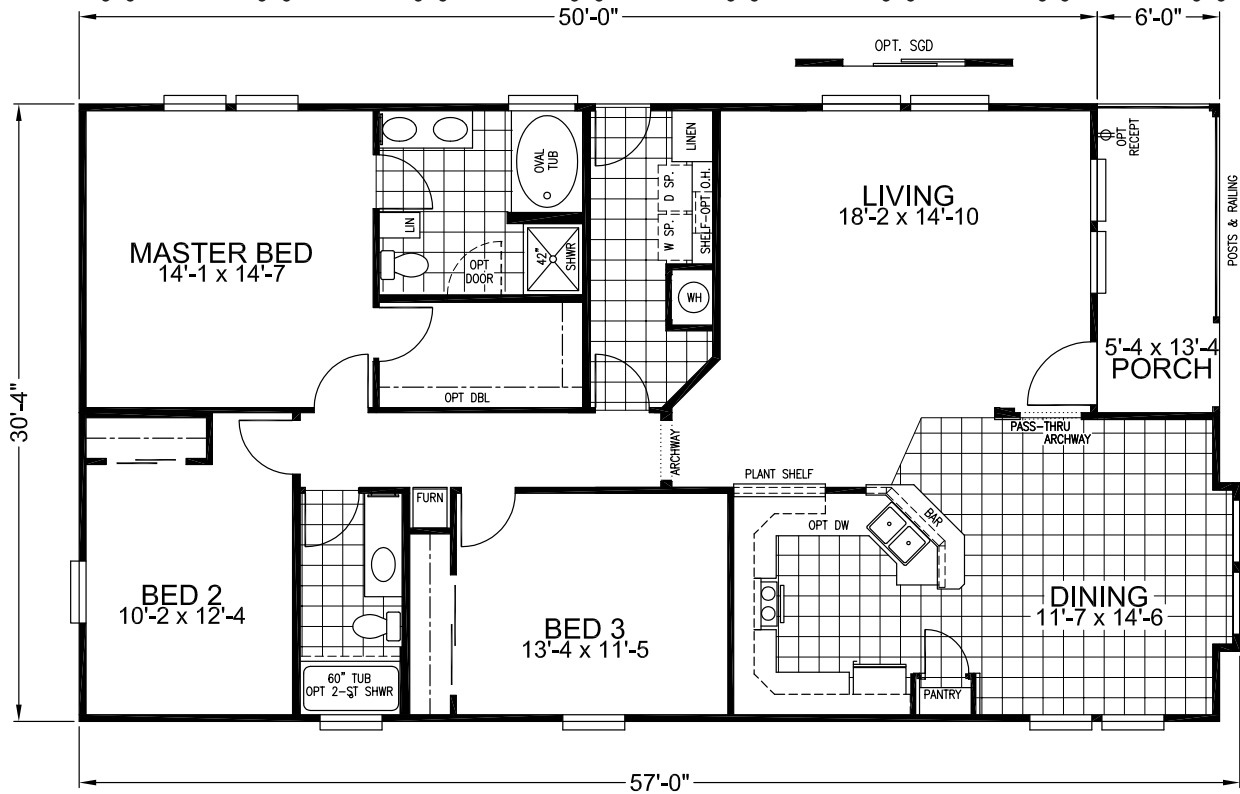

ENGLEWOOD

3 Bedroom, 2 Bath
Approx. 1,614 SQ. FT.

Classic Series

Factory Expo
 "Factory Direct Value" HOME CENTERS
 6420 W. Allison, Box 5074 Chandler, AZ 85226

1-800-965-1603