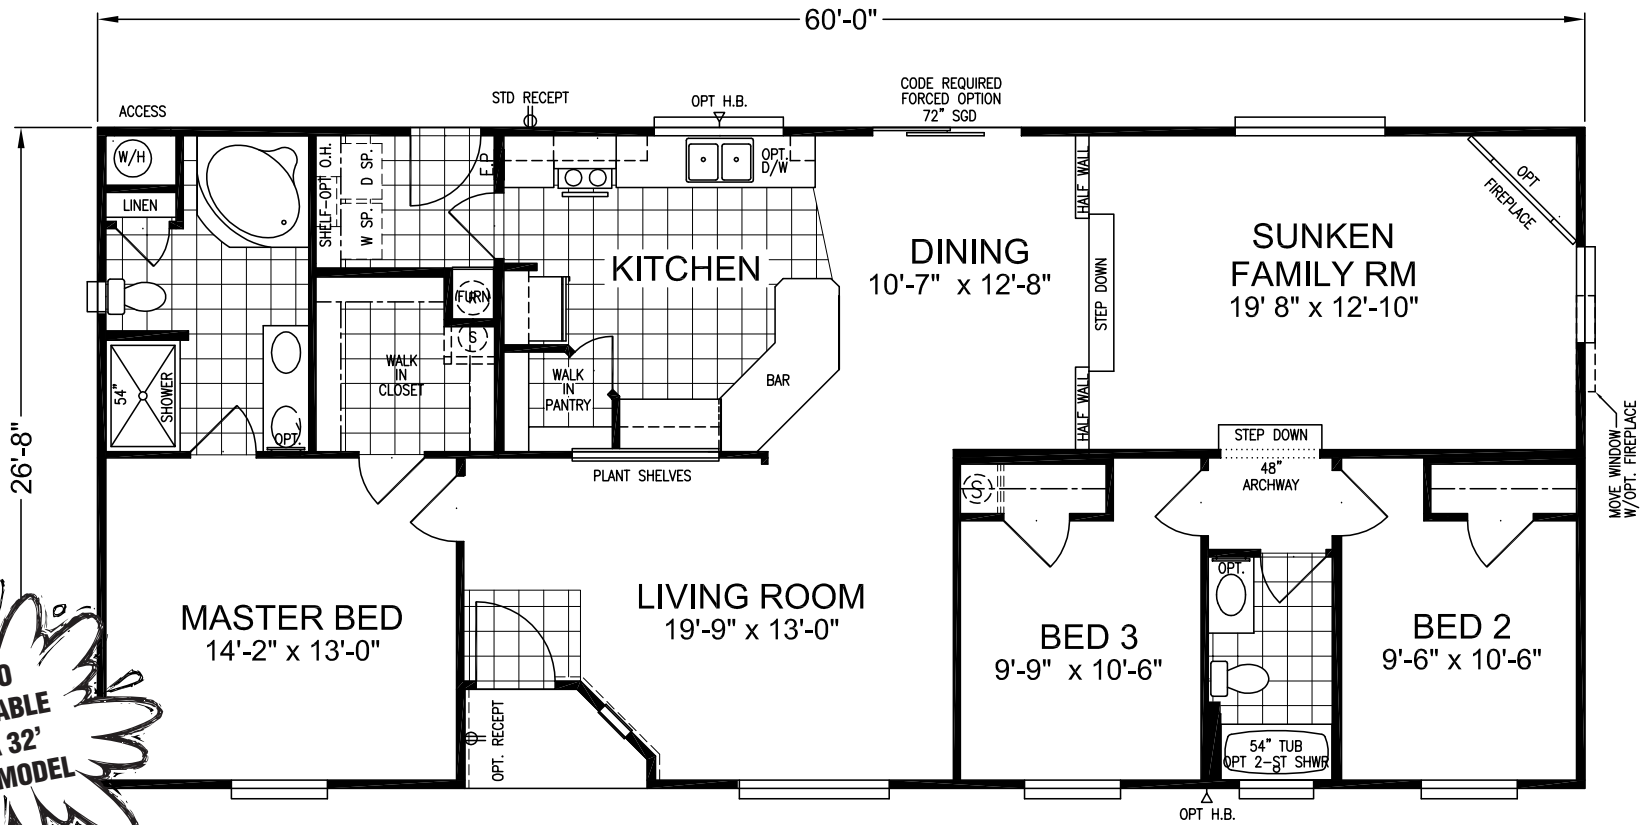

3 Bedroom, 2 Bath
Approx. 1,575 sq. Ft.

Last Updated: 2-16-2011

**ALSO
AVAILABLE
AS A 32'
WIDE MODEL**

**“Complete Home” Package
Includes the Following Upgrades**

- QUALITY GE APPLIANCES
- 22 CU. FT. SIDE-BY-SIDE FRIDGE W/ICEMAKER
- SPACESAVER MICROWAVE
- DISHWASHER
- DELUXE GAS RANGE
- S.L. FAUCET W/SPRAYER
- FLUORESCENT LIGHTS (2)
- PHONE JACK
- UTILITY ROOM DOOR
- CHANDELIER - D.RM.
- GLAMOUR MASTER BATH W/54" SHOWER, DUAL LAVY CORNER TUB, MIRROR W/VALANCE
- DESIGNER TUB DRAPE
- 2 SKYLIGHTS (BOTH BATHROOMS)
- HORIZONTAL LAP SIDING (ACCENT AREA)
- ANGLED RECESSED ENTRY
- SHUTTERS F.D.S. & HITCH END
- DELUXE COACH LIGHT
- OVAL GLASS FRONT DOOR
- 2 BLOCK & WIRE'S W/FANS INSTALLED
- UTILITY ROOM CABINET W/ROD
- 1ST UPGRADE TRACKLESS CARPET
- UPGRADE FHA PAD
- DESIGNER DIX. DRAPES W/SHEERS L/AR-EAS VALANCES IN REST OF THE HOME
- MINI BLINDS
- MEDICINE CABINETS
- DELUXE RECESSED DORMER