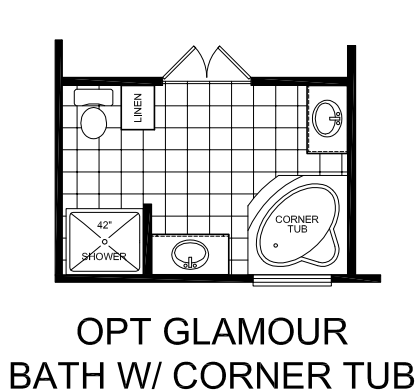

Edgewood

Champion Limited Series

3 Bedroom, 2 Bath
Approx. 1,387 Sq. Ft.

Last Updated: 10-24-11

26'-8"

52'

I authorize Factory Expo Home Centers to build my house, per this plan.

X _____