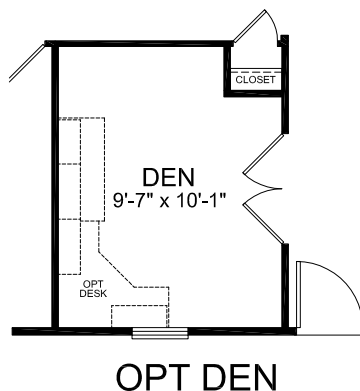

Edgewood

Champion Limited Series

3 Bedroom, 2 Bath
Approx. 1,387 Sq. Ft.

Last Updated: 10-24-11

26'-8"

52'

I authorize Factory Expo Home Centers to build my house, per this plan.

X _____