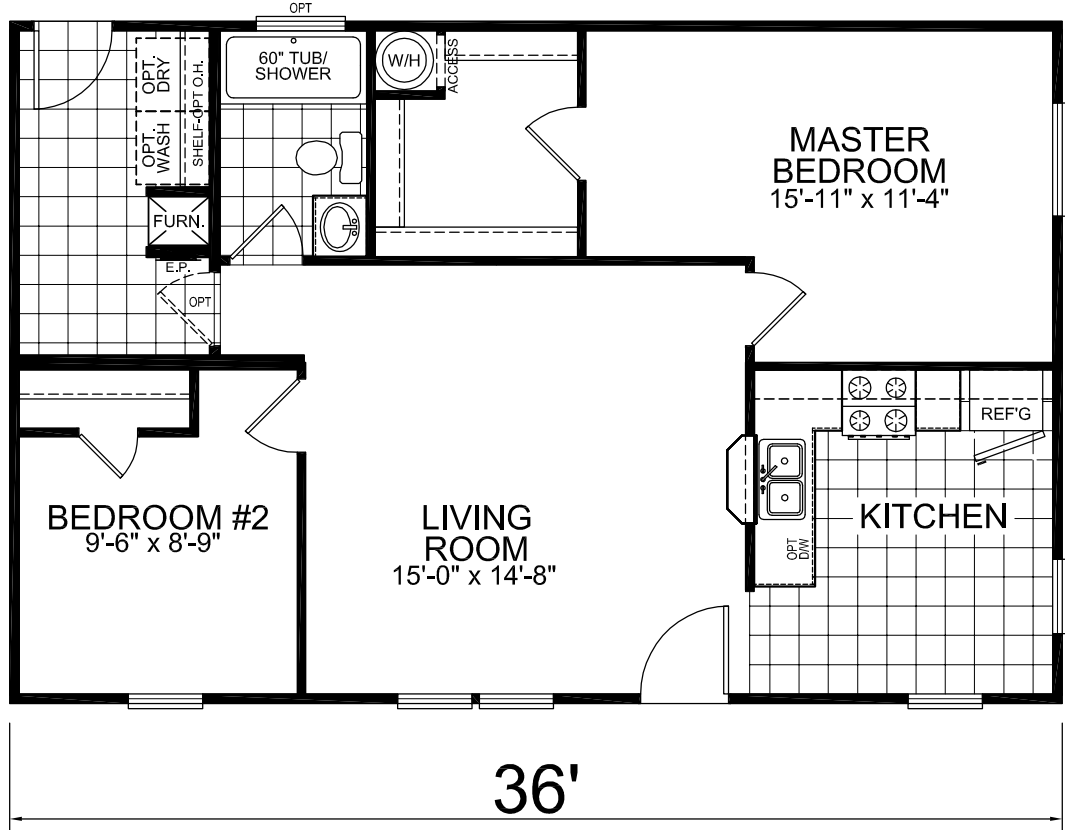

2 Bedroom, 1 Bath  
Approx. 840 Sq. Ft.

Last Updated: 2-22-11

23'-4"

36'

**EV2**

Champion Limited Series

I authorize Factory Expo Home Centers to build my house, per this plan.  
X \_\_\_\_\_  
Customer Signature/Date