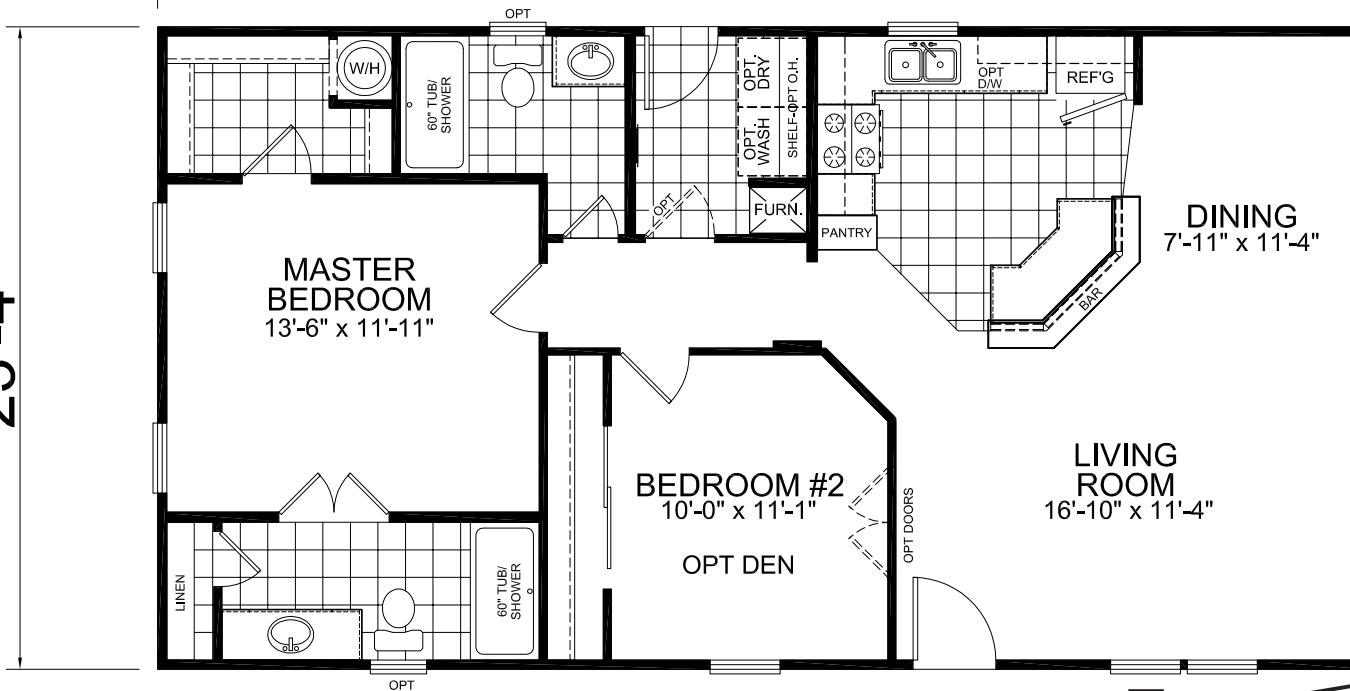

Del Ray
Champion Limited Series

2 Bedroom, 2 Bath
Approx. 1,026 Sq. Ft.

Last Updated: 2-22-11

23'-4"

44'

Factory Expo
"Factory Direct Value" HOME CENTERS

6420 W. Allison, Box 5074
Chandler, AZ 85226

I authorize Factory Expo Home Centers to build my house, per this plan.
X _____
Customer Signature/Date