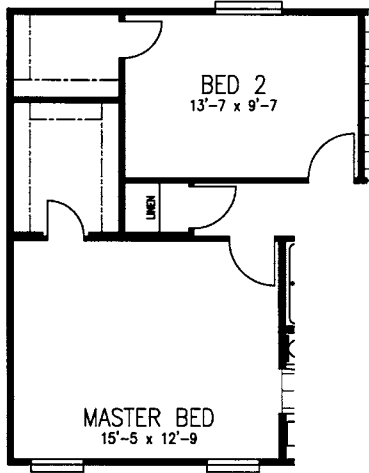

# DEL MAR

Classic Series

3 Bedroom, 2 Bath  
Approx. 1,165 SQ. FT.

**OPT 2 BED VERSION**

**Factory Expo**  
 "Factory Direct Value" HOME CENTERS  
 6420 W. Allison, Box 5074 Chandler, AZ 85226

**1-800-965-1603**