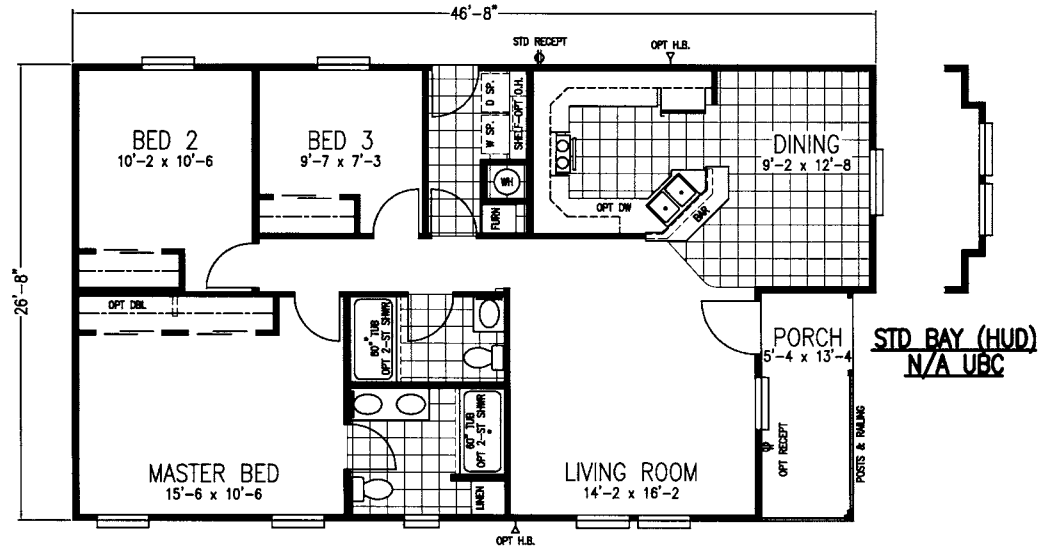

# DEL MAR

Classic Series

3 Bedroom, 2 Bath  
Approx. 1,165 SQ. FT.

**OPT 2 BED VERSION**

**Factory Expo**  
 "Factory Direct Value" HOME CENTERS  
 6420 W. Allison, Box 5074 Chandler, AZ 85226

**1-800-965-1603**