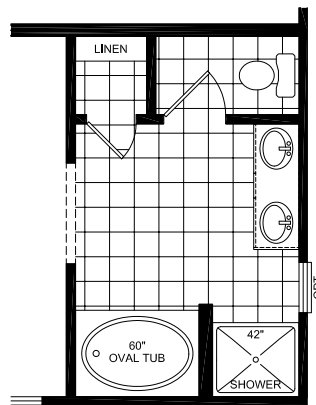

# Dawson

Champion Limited Series

4 Bedroom, 2 Bath  
Approx. 2,305 Sq. Ft.

Last Updated: 10-7-11

30'-4"

76'

I authorize Factory Expo Home Centers to build my house, per this plan.

X \_\_\_\_\_