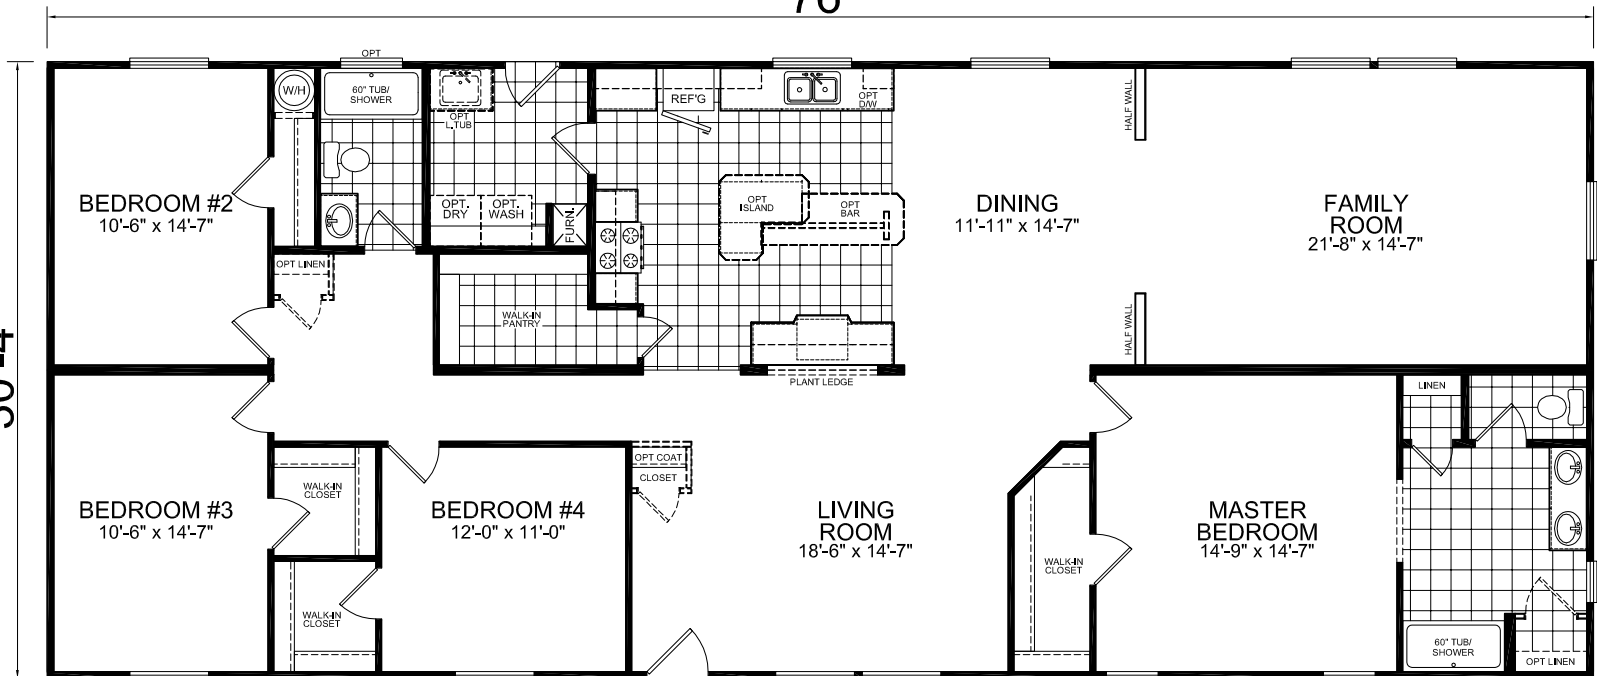

# Dawson

Champion Limited Series

4 Bedroom, 2 Bath  
Approx. 2,305 Sq. Ft.

Last Updated: 10-7-11

30'-4"

76'

I authorize Factory Expo Home Centers to build my house, per this plan.

X \_\_\_\_\_