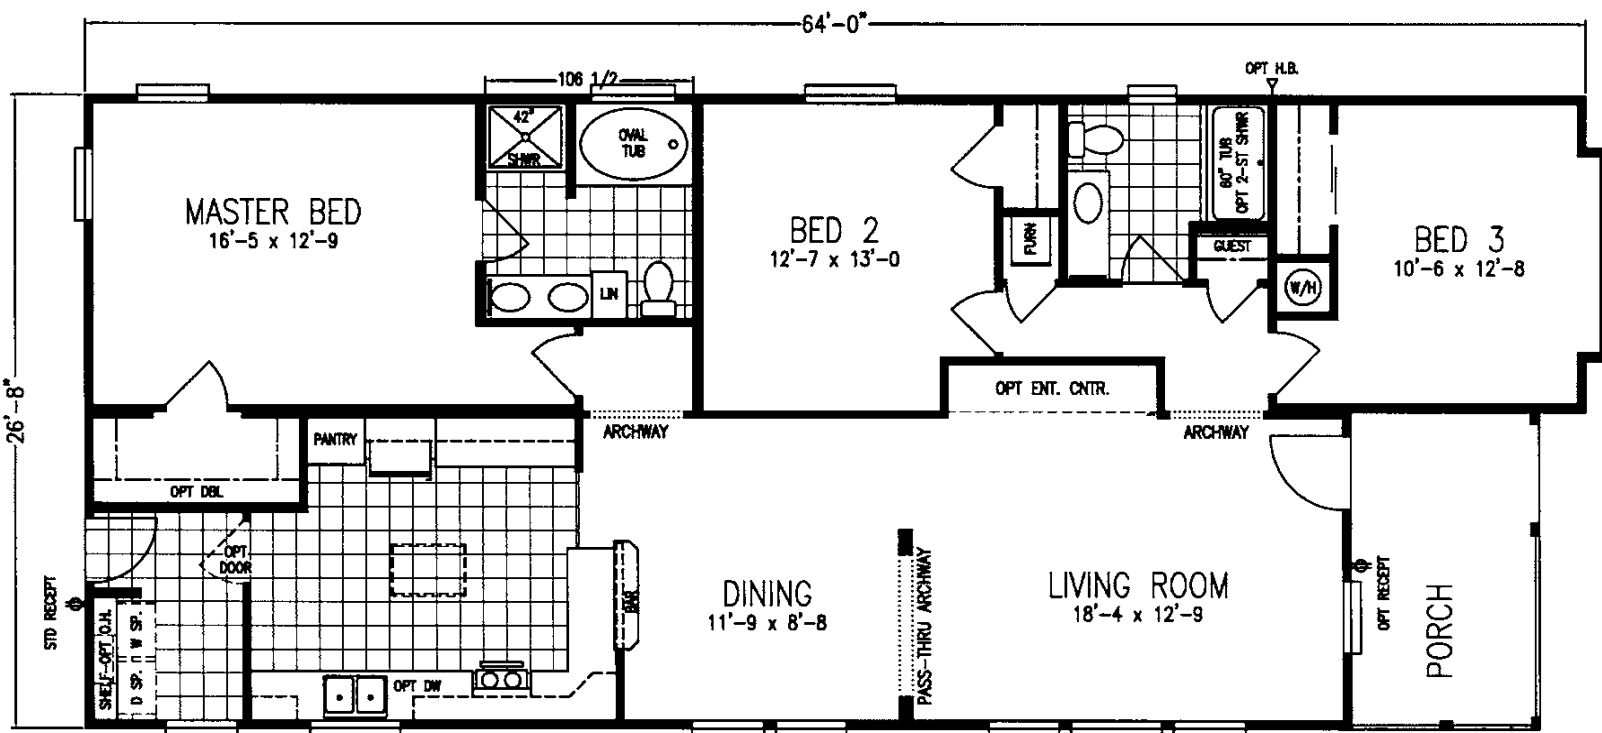

3 Bedroom, 2 Bath
Approx. 1,582 Sq. Ft.

Last Updated: 2-16-2011

Factory Expo
"Factory Direct Value" HOME CENTERS

6420 W. Allison, Box 5074
Chandler, AZ 85226

DANA POINT
REDMAN CLASSIC SERIES

I authorize Factory Expo Home Centers to build my house, per this plan.