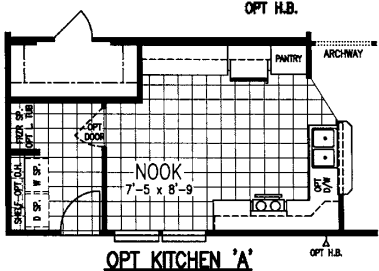

3 Bedroom, 2 Bath
Approx. 1,582 Sq. Ft.

Last Updated: 2-16-2011

Factory Expo
"Factory Direct Value" HOME CENTERS

6420 W. Allison, Box 5074
Chandler, AZ 85226

DANA POINT
REDMAN CLASSIC SERIES

I authorize Factory Expo Home Centers to build my house, per this plan.