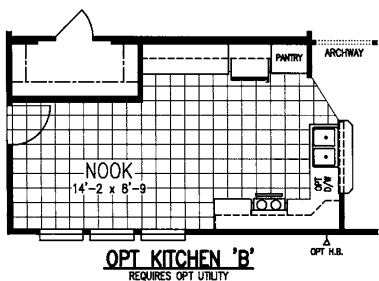

3 Bedroom, 2 Bath
Approx. 1,582 Sq. Ft.

Last Updated: 2-16-2011

Factory Expo
"Factory Direct Value" HOME CENTERS

6420 W. Allison, Box 5074
Chandler, AZ 85226

DANA POINT
REDMAN CLASSIC SERIES

I authorize Factory Expo Home Centers to build my house, per this plan.