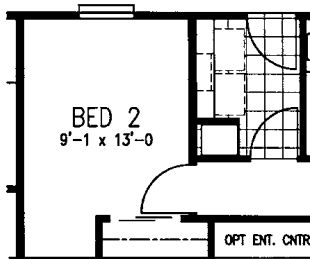

3 Bedroom, 2 Bath
Approx. 1,582 Sq. Ft.

Last Updated: 2-16-2011

Factory Expo
"Factory Direct Value" HOME CENTERS

6420 W. Allison, Box 5074
Chandler, AZ 85226

DANA POINT
REDMAN CLASSIC SERIES

I authorize Factory Expo Home Centers to build my house, per this plan.