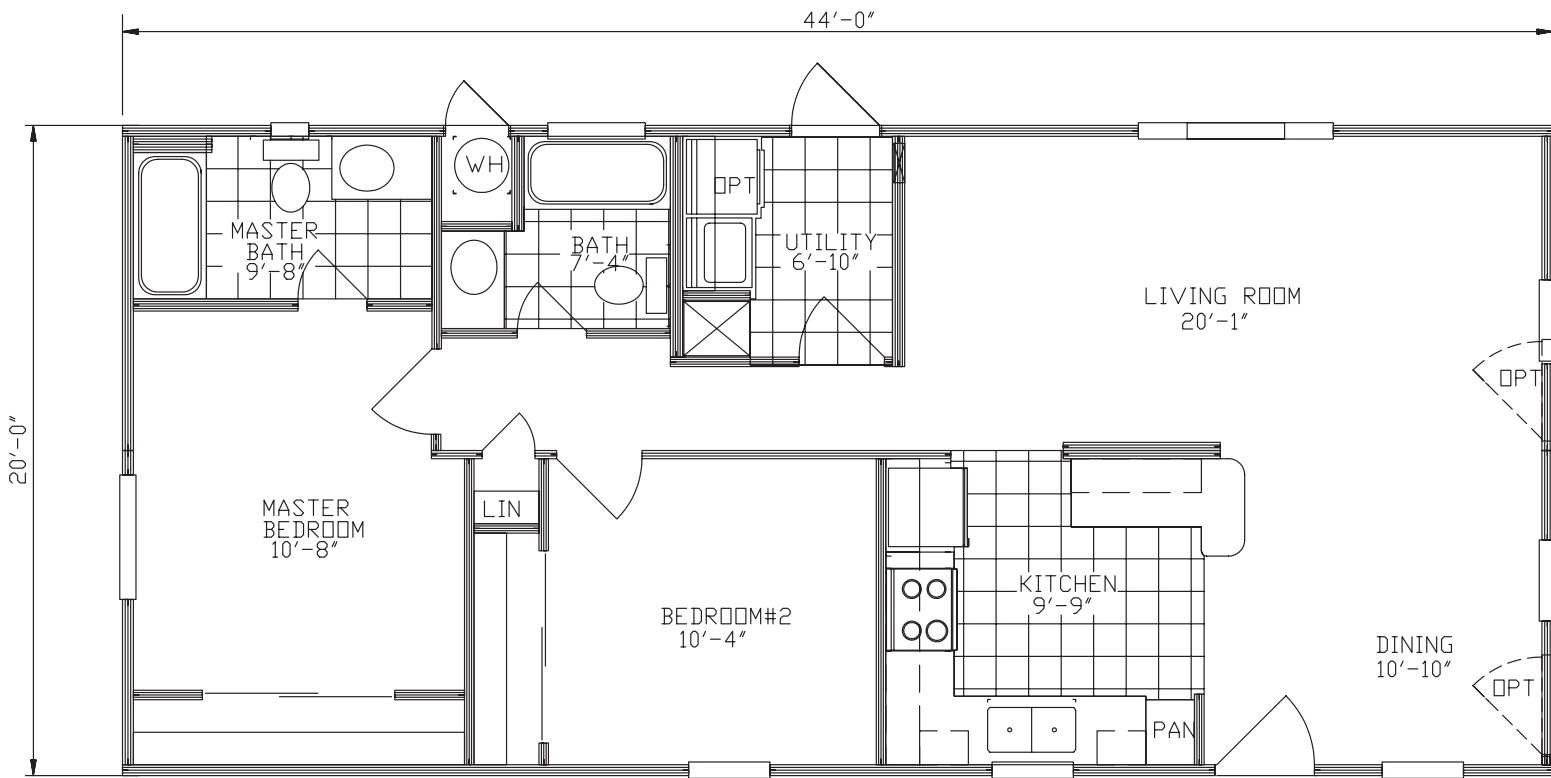

2 Bedroom, 2 Bath
Approx. 880 Sq. Ft.

Last Updated: 2-18-2011

Corona
CHAMPION EXPO SERIES

I authorize Factory Expo Home Centers to build my house, per this plan.
X _____
Customer Signature/Date

Factory Expo
"Factory Direct Value" HOME CENTERS