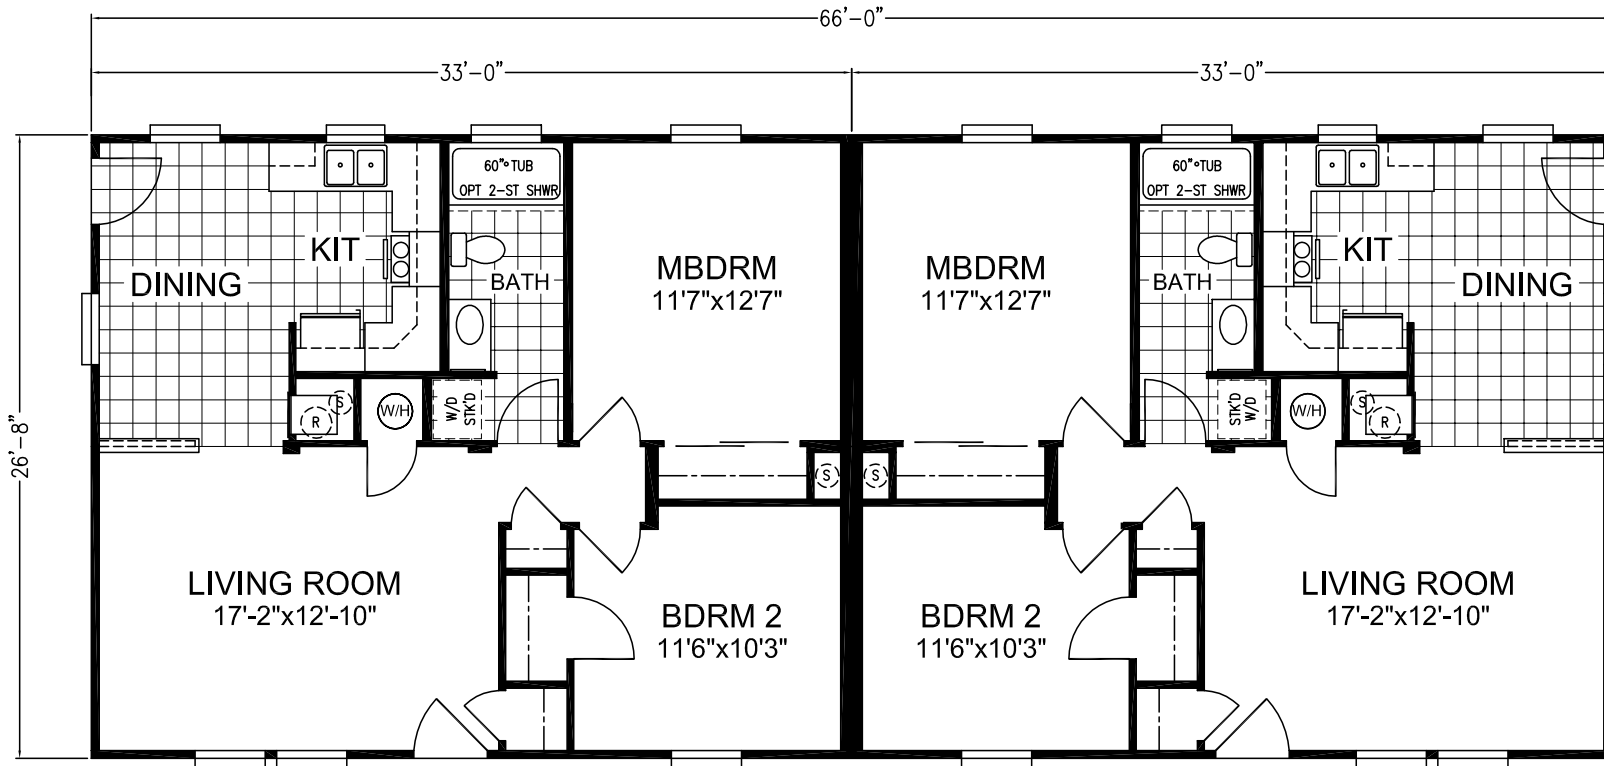

# CORMAN

Classic Series

4 Bedroom, 2 Bath  
Approx. 1,769 SQ. FT.

**Factory Expo**  
"Factory Direct Value" HOME CENTERS  
6420 W. Allison, Box 5074 Chandler, AZ 85226

1-800-965-1603