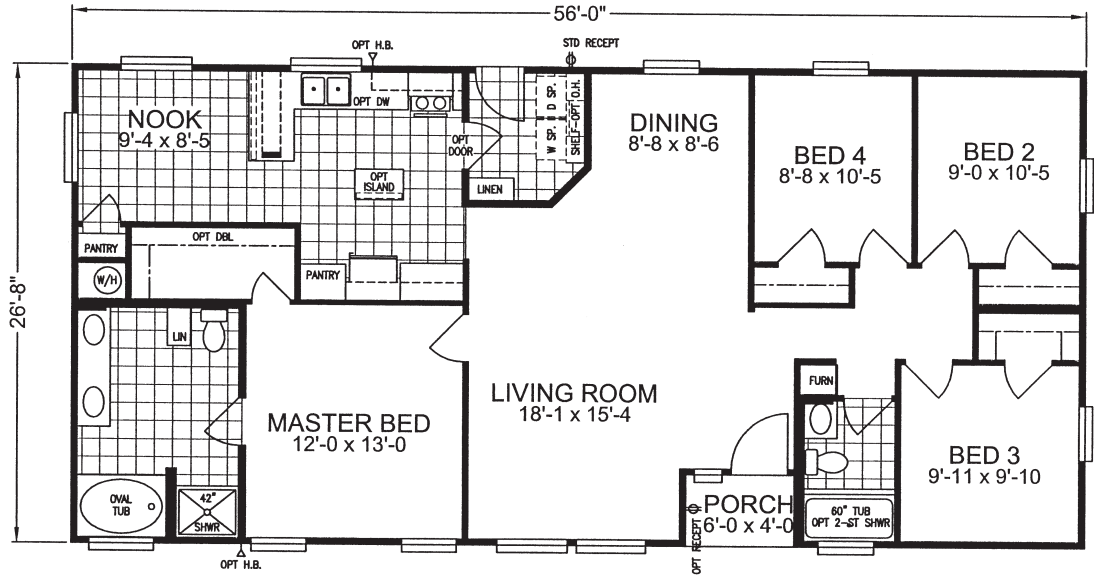

4 Bedroom, 2 Bath
Approx. 1,493 SQ. FT.

CORDOVA

Santa Fe Series

OPT ENLARGED BEDROOM #2

OPT ENLARGED BEDROOM #2

OPT DEN/OFFICE

OPT BEDROOM #5

Factory Expo
"Factory Direct Value" HOME CENTERS
6420 W. Allison, Box 5074 Chandler, AZ 85226