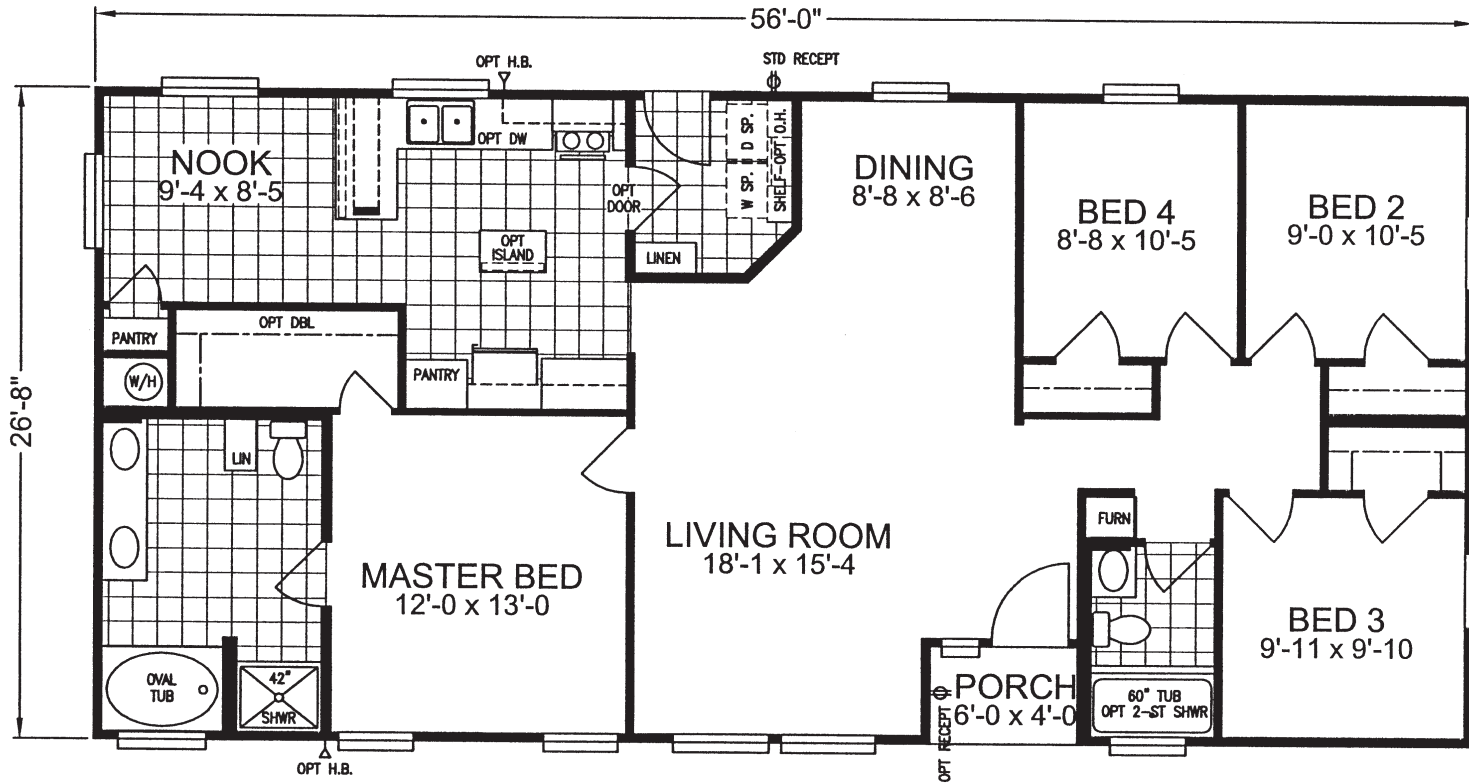

4 BEDROOM, 2 BATH
APPROX. 1,493 SQ. FT.

Last Updated: 2-21-2011

CORDOVA
REDMAN SANTA FE SERIES

OPT ENLARGED BEDROOM #2

OPT ENLARGED BEDROOM #2

OPT DEN/OFFICE

OPT BEDROOM #5

I authorize Factory Expo Home Centers to build my house, per this plan.
X _____
Customer Signature/Date