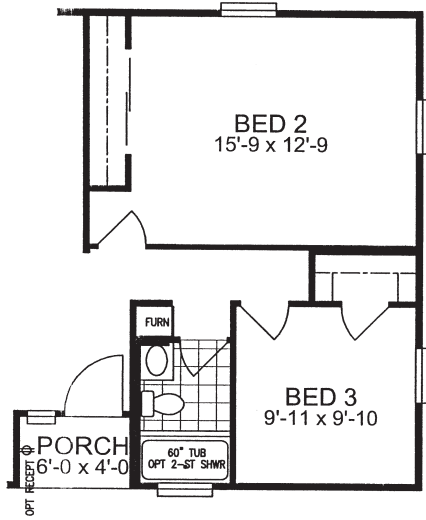

4 Bedroom, 2 Bath
Approx. 1,493 SQ. FT.

CORDOVA

Santa Fe Series

OPT ENLARGED BEDROOM #2

OPT ENLARGED BEDROOM #2

OPT DEN/OFFICE

OPT BEDROOM #5

Factory Expo
"Factory Direct Value" HOME CENTERS
6420 W. Allison, Box 5074 Chandler, AZ 85226