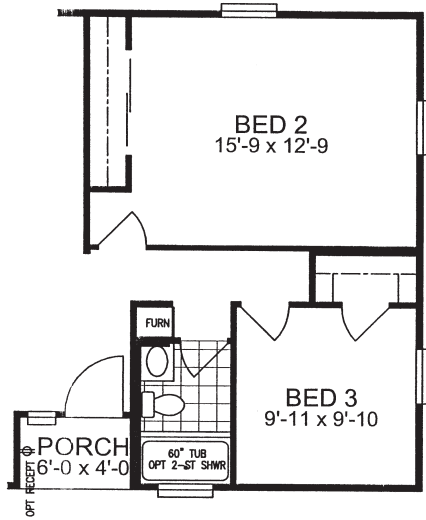

4 Bedroom, 2 Bath
Approx. 1,493 SQ. FT.

CORDOVA

Santa Fe Series

OPT ENLARGED BEDROOM #2

OPT ENLARGED BEDROOM #2

OPT DEN/OFFICE

OPT BEDROOM #5

Factory Expo
"Factory Direct Value" HOME CENTERS
6420 W. Allison, Box 5074 Chandler, AZ 85226