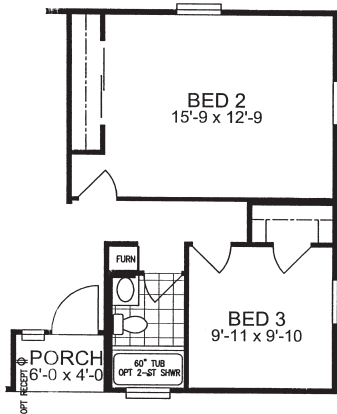

4 BEDROOM, 2 BATH
APPROX. 1,493 SQ. FT.

Last Updated: 2-21-2011

CORDOVA
REDMAN SANTA FE SERIES

OPT ENLARGED BEDROOM #2

OPT ENLARGED BEDROOM #2

OPT DEN/OFFICE

OPT BEDROOM #5

I authorize Factory Expo Home Centers to build my house, per this plan.
X _____
Customer Signature/Date