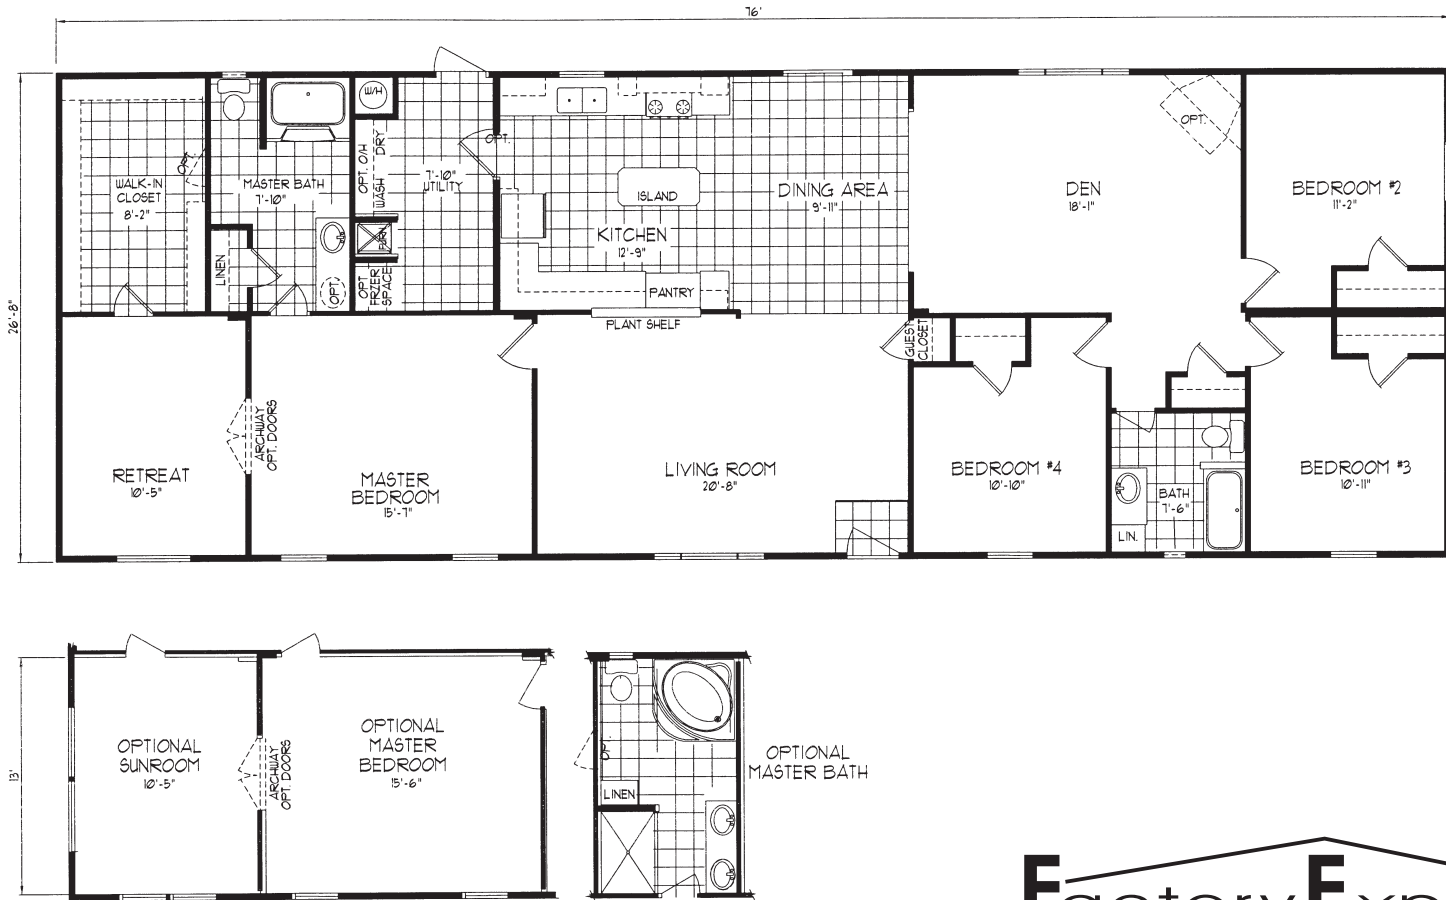

4/5 Bedroom, 2 Bath
Approx. 2,052 SQ. FT.

Conway
Expo Signature Series

Factory Expo
"Factory Direct Value" HOME CENTERS
 6420 W. Allison, Box 5074 Chandler, AZ 85226

1-800-965-1603