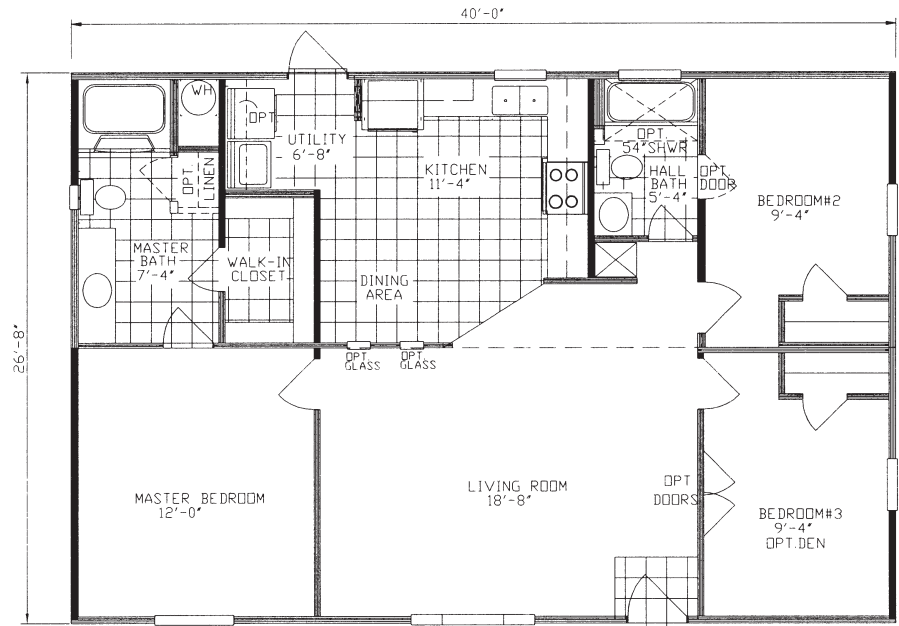

Concord

Expo Signature Series

3 Bedroom, 2 Bath
Approx. 1,080 SQ. FT.

Factory Expo
 "Factory Direct Value" HOME CENTERS
 6420 W. Allison, Box 5074 Chandler, AZ 85226

1-800-965-1603