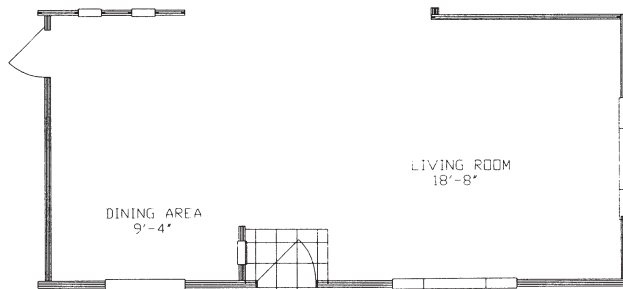

Concord

Expo Signature Series

3 Bedroom, 2 Bath
Approx. 1,080 SQ. FT.

Factory Expo
 "Factory Direct Value" HOME CENTERS
 6420 W. Allison, Box 5074 Chandler, AZ 85226

1-800-965-1603