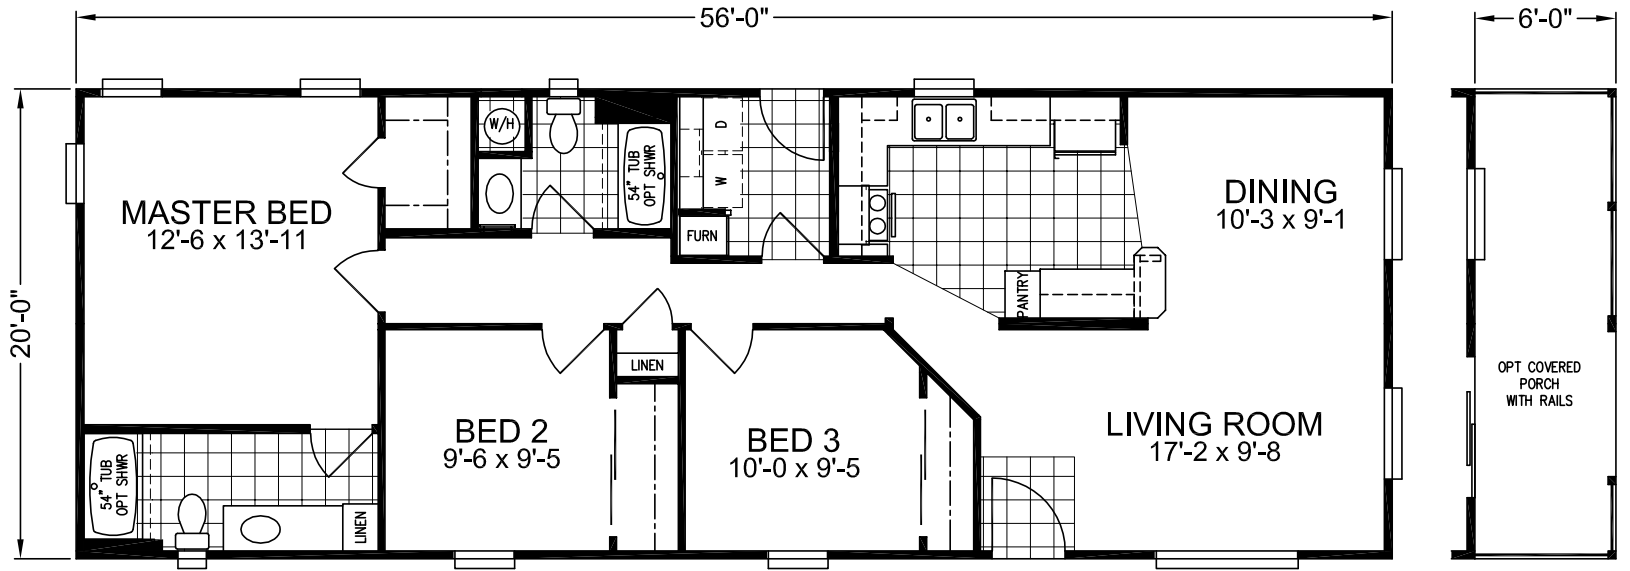

**3 Bedroom, 2 Bath**  
**Approx. 1,120 Sq. Ft.**

Last Updated: 2-18-2011

**Columbus**  
 CHAMPION EXPO SERIES

I authorize Factory Expo Home Centers to build my house, per this plan.

X \_\_\_\_\_  
 Customer Signature/Date