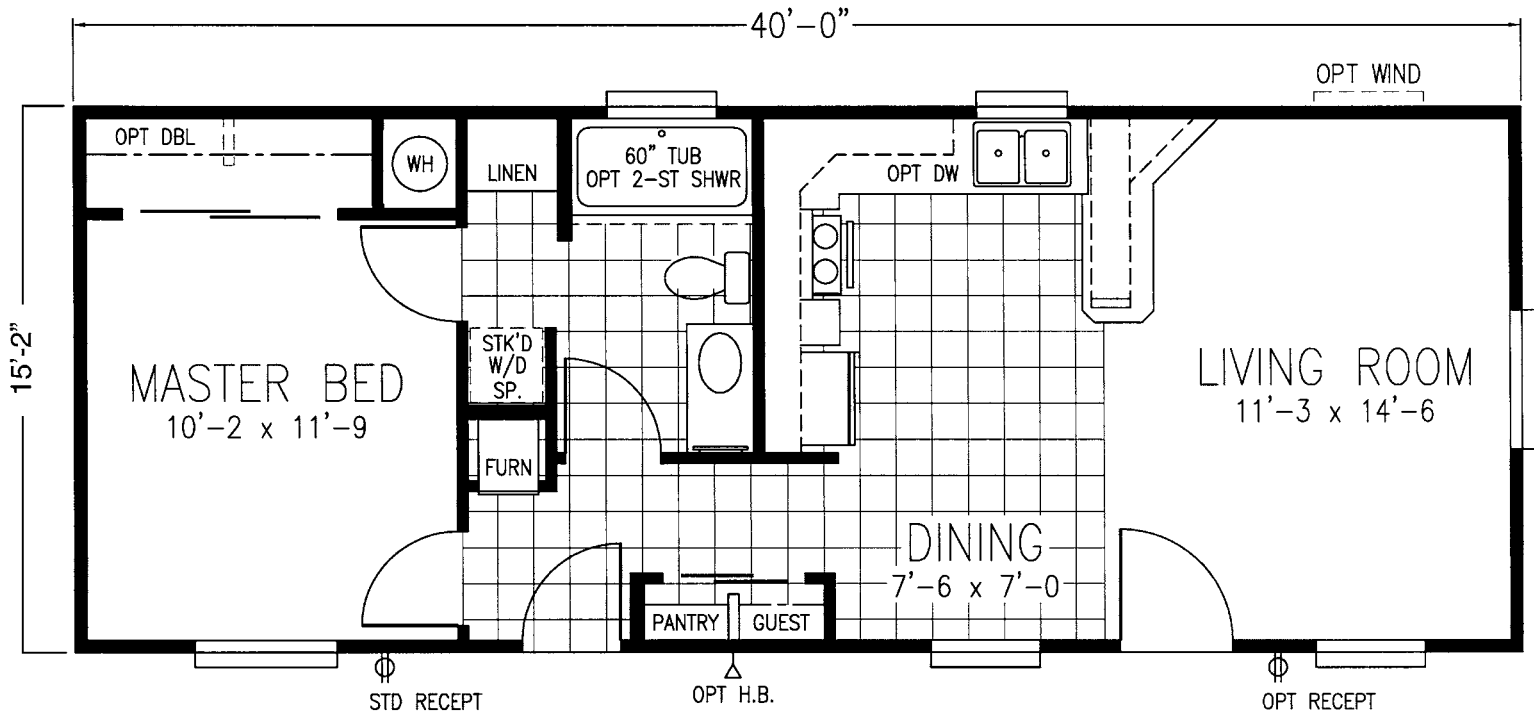

1 Bedroom, 1 Bath  
Approx. 607 SQ. FT.

CHOLLA

Santa Fe Series

**Factory Expo**  
"Factory Direct Value" HOME CENTERS  
6420 W. Allison, Box 5074 Chandler, AZ 85226

1-800-965-1603

www.azchampion.com • www.redmanpride.com • www.azchampion.com • www.redmanpride.com • www.azchampion.com • www.redmanpride.com