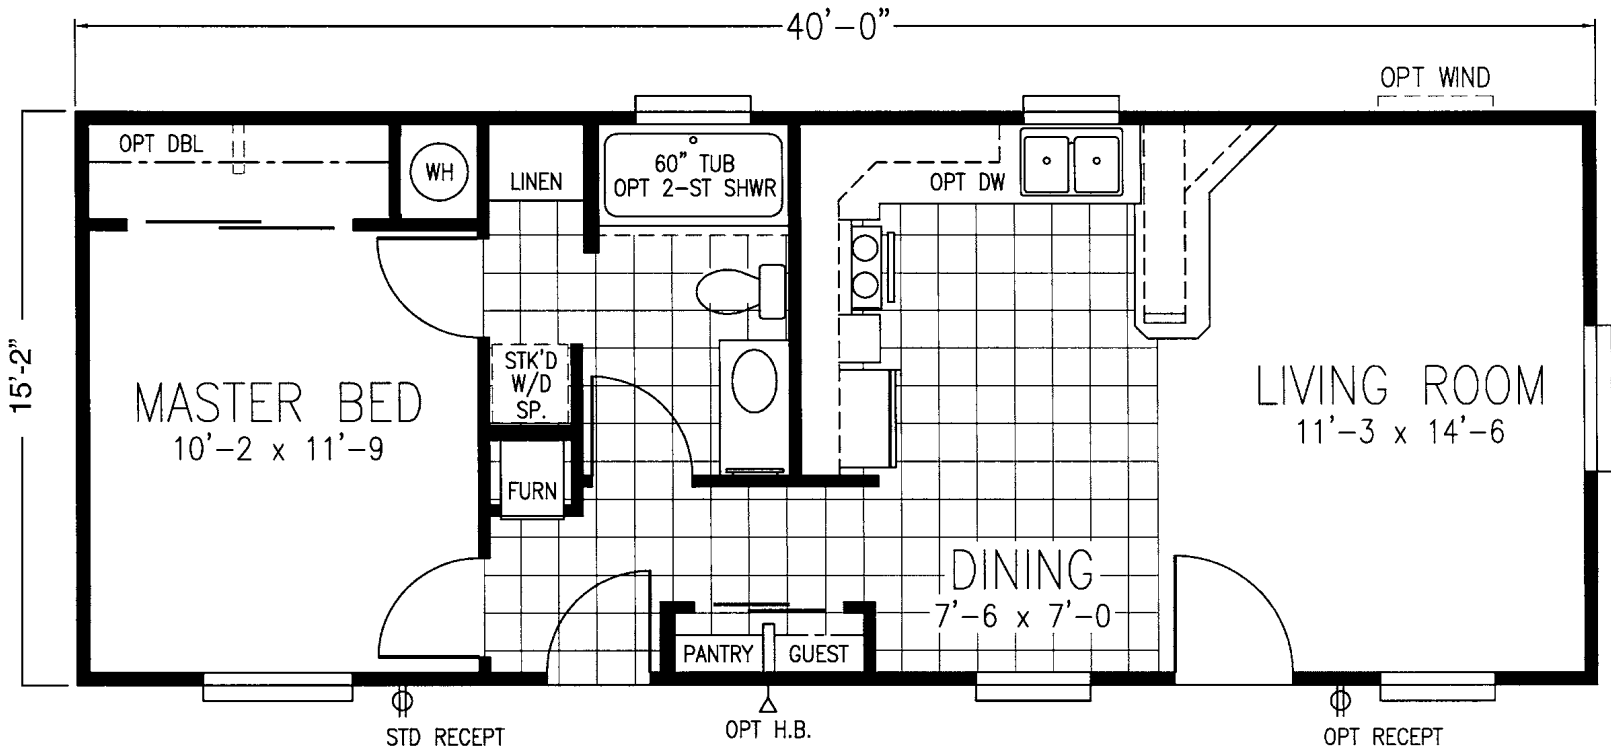

1 BEDROOM, 1 BATH  
APPROX. 607 SQ. FT.

Last Updated: 2-21-2011

**CHOLLA**

REDMAN SANTA FE SERIES

**Factory Expo**  
"Factory Direct Value" HOME CENTERS

6420 W. Allison, Box 5074  
Chandler, AZ 85226

I authorize Factory Expo Home Centers to build my house, per this plan.  
X \_\_\_\_\_  
Customer Signature/Date