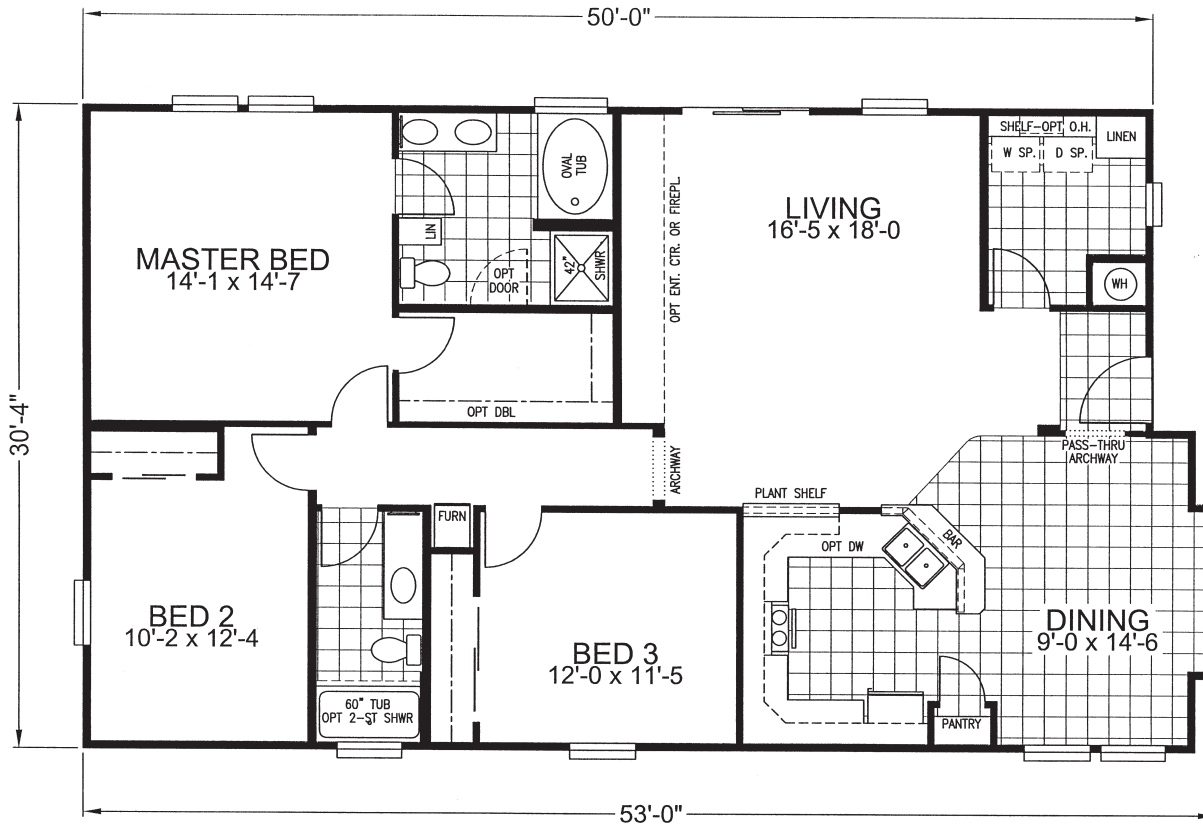

CHIMAYO

REDMAN SANTA FE SERIES

3 BEDROOM, 2 BATH
APPROX. 1,556 SQ. FT.

Last Updated: 2-21-2011

Factory Expo
"Factory Direct Value" HOME CENTERS

6420 W. Allison, Box 5074
Chandler, AZ 85226

I authorize Factory Expo Home Centers to build my house, per this plan.