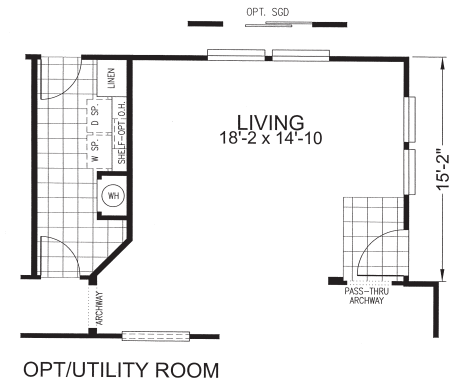

CHIMAYO

REDMAN SANTA FE SERIES

3 BEDROOM, 2 BATH
APPROX. 1,556 SQ. FT.

Last Updated: 2-21-2011

Factory Expo
"Factory Direct Value" HOME CENTERS

6420 W. Allison, Box 5074
Chandler, AZ 85226

I authorize Factory Expo Home Centers to build my house, per this plan.