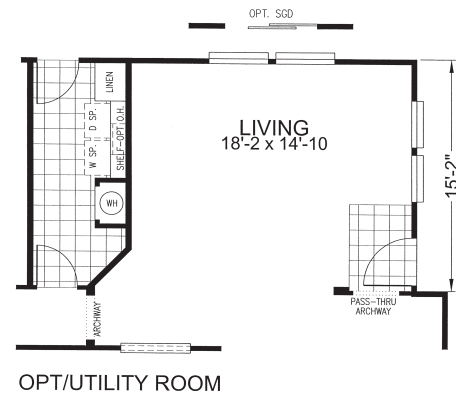

# CHIMAYO

Santa Fe Series

3 Bedroom, 2 Bath  
Approx. 1,556 SQ. FT.

**Factory Expo**  
"Factory Direct Value" HOME CENTERS  
6420 W. Allison, Box 5074 Chandler, AZ 85226

1-800-965-1603

www.azchampion.com • www.redmanpride.com • www.azchampion.com • www.redmanpride.com • www.azchampion.com • www.redmanpride.com