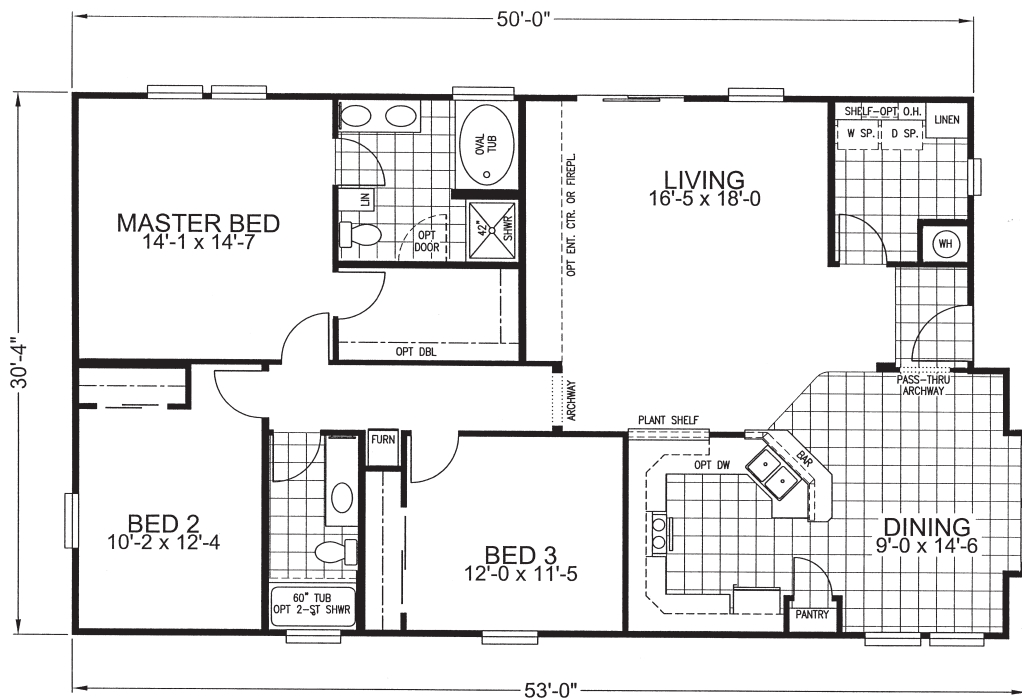

# CHIMAYO

Santa Fe Series

3 Bedroom, 2 Bath  
Approx. 1,556 SQ. FT.

**Factory Expo**  
"Factory Direct Value" HOME CENTERS  
6420 W. Allison, Box 5074 Chandler, AZ 85226

1-800-965-1603

www.azchampion.com • www.redmanpride.com • www.azchampion.com • www.redmanpride.com • www.azchampion.com • www.redmanpride.com