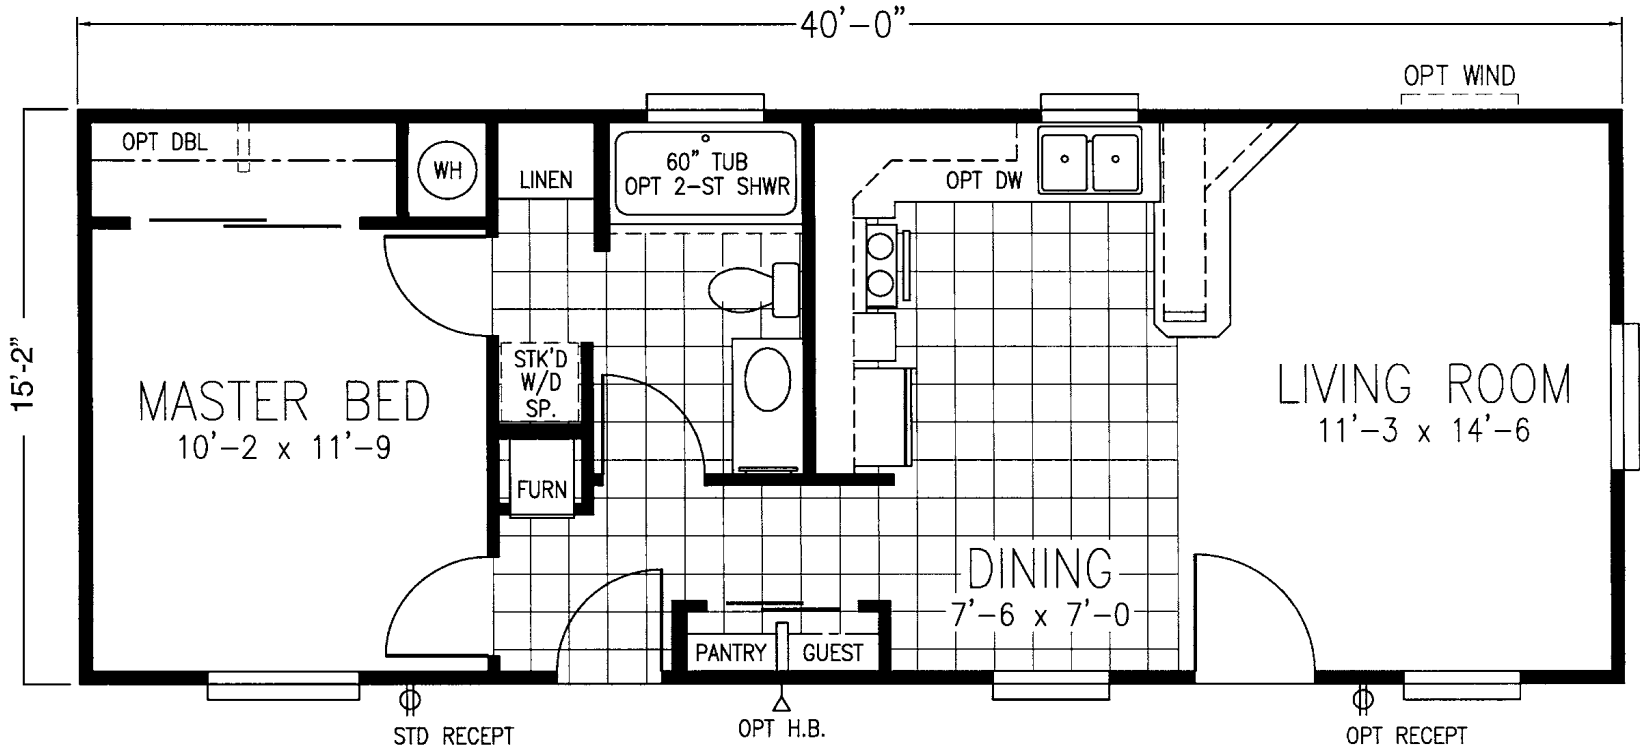

1 Bedroom, 1 Bath  
Approx. 607 Sq. Ft.

Last Updated: 2-16-2011

**CHICO**

REDMAN CLASSIC SERIES

I authorize Factory Expo Home Centers to build my house, per this plan.  
X \_\_\_\_\_  
Customer Signature/Date