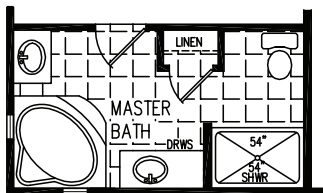

4/5 Bedroom, 2/3 Bath
Approx. 2,305 SQ. FT.

Catalina Deluxe

Optional Master Bath

Factory Expo
"Factory Direct Value" HOME CENTERS
6420 W. Allison, Box 5074 Chandler, AZ 85226

1-800-965-1603