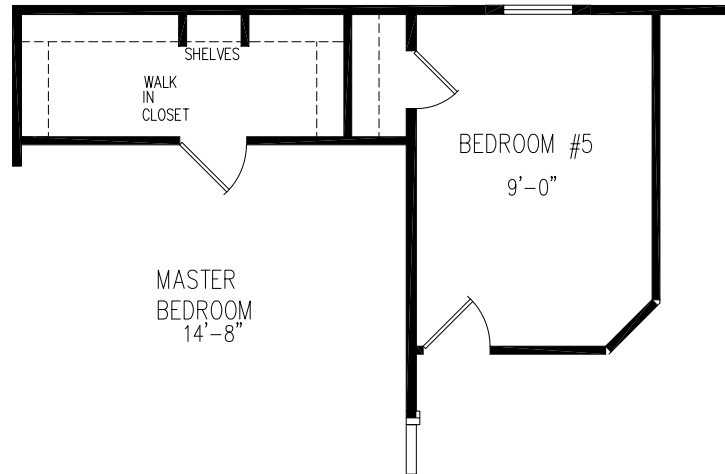

4/5 Bed, 2/3 Bath  
Approx. 2,305 Sq. Ft.

Last Updated: 10-5-11

Optional Master Bath

I authorize Factory Expo Home Centers to build my house, per this plan.

X \_\_\_\_\_

Customer Signature/Date

**Factory Expo**  
"Factory Direct Value" HOME CENTERS