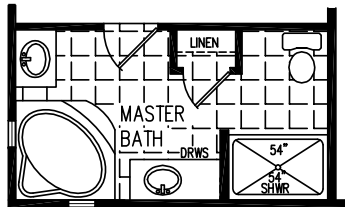

4/5 Bed, 2/3 Bath  
Approx. 2,305 Sq. Ft.

Last Updated: 10-5-11

Optional Master Bath

I authorize Factory Expo Home Centers to build my house, per this plan.

X \_\_\_\_\_

Customer Signature/Date

**Factory Expo**  
"Factory Direct Value" HOME CENTERS