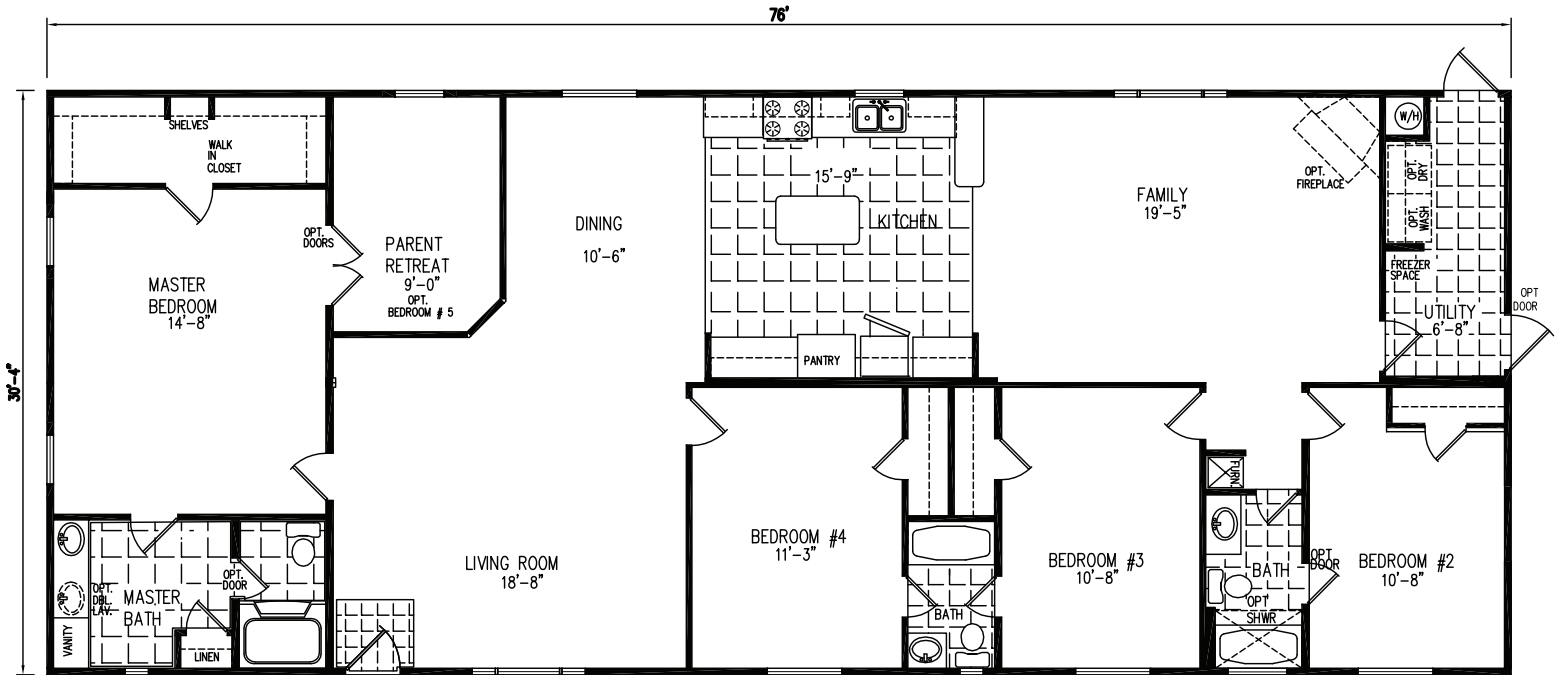

4/5 Bedroom, 2/3 Bath
Approx. 2,305 SQ. FT.

Catalina Deluxe

Optional Master Bath

Factory Expo
"Factory Direct Value" HOME CENTERS
6420 W. Allison, Box 5074 Chandler, AZ 85226

1-800-965-1603