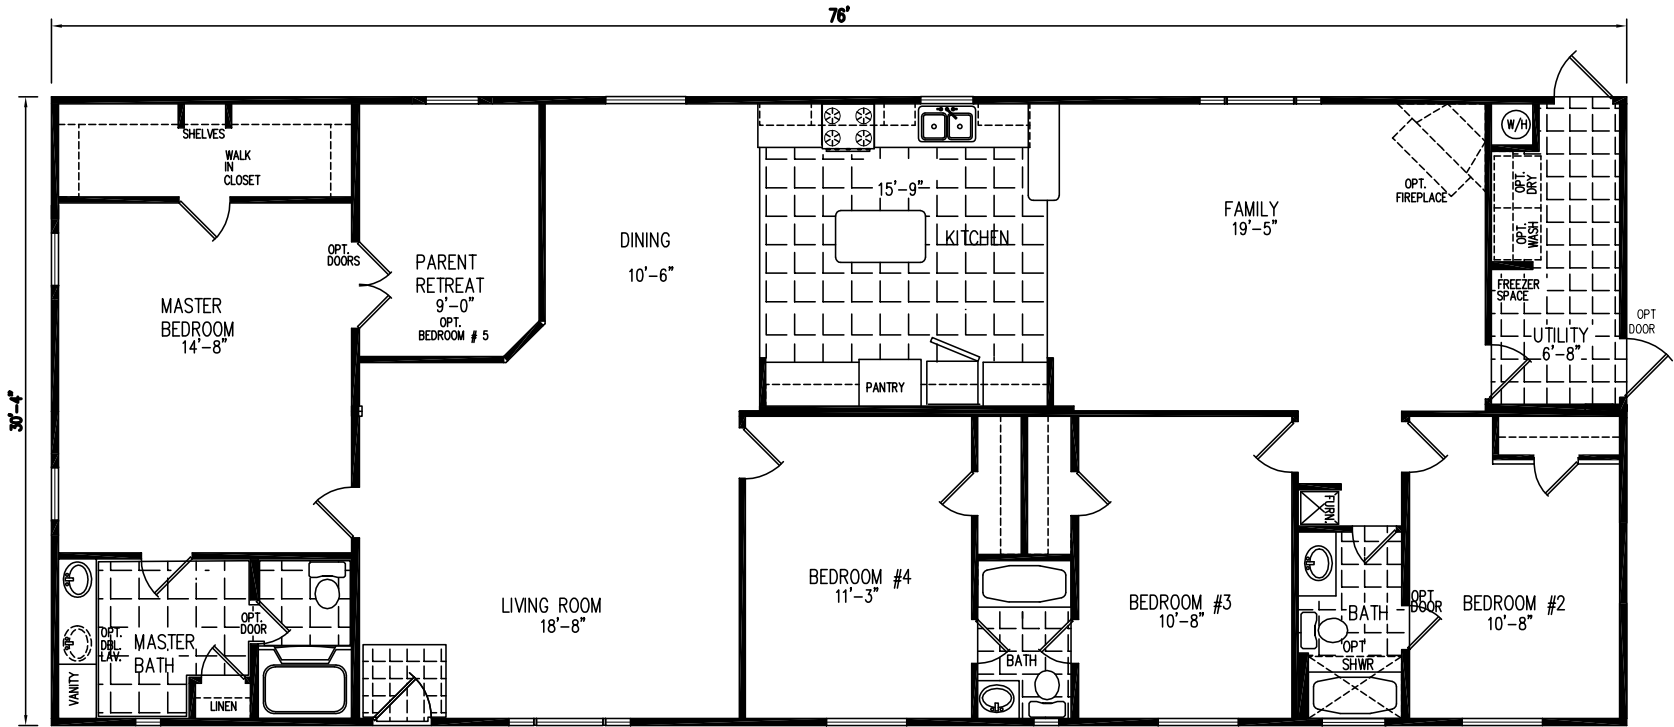

4/5 Bed, 2/3 Bath  
Approx. 2,305 Sq. Ft.

Last Updated: 10-5-11

Optional Master Bath

I authorize Factory Expo Home Centers to build my house, per this plan.

X \_\_\_\_\_

Customer Signature/Date

**Factory Expo**  
"Factory Direct Value" HOME CENTERS