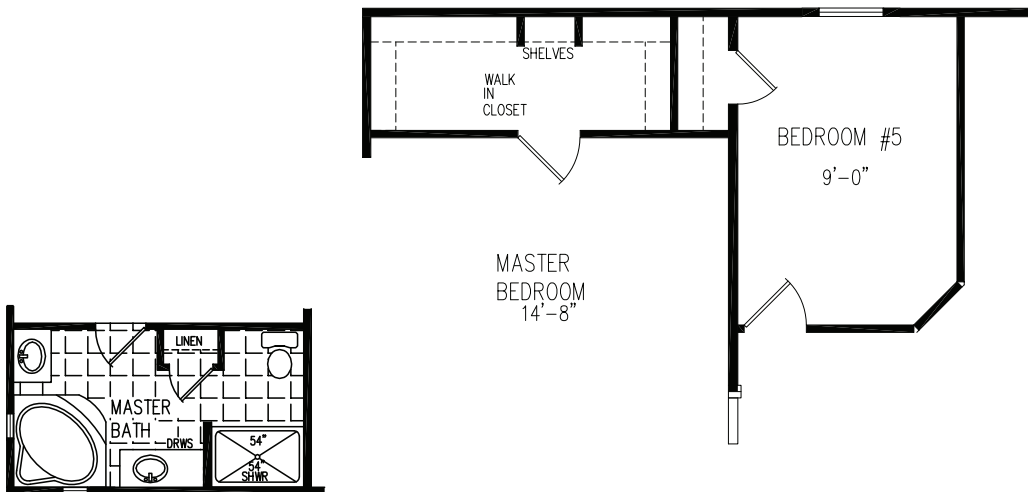

4/5 Bedroom, 2/3 Bath
Approx. 2,305 SQ. FT.

Catalina Deluxe

Optional Master Bath

Factory Expo
"Factory Direct Value" HOME CENTERS
6420 W. Allison, Box 5074 Chandler, AZ 85226

1-800-965-1603