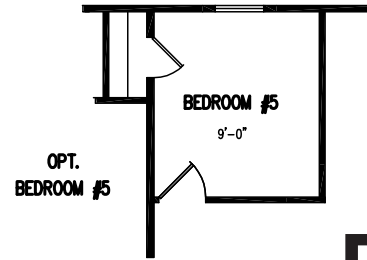

**4 Bedroom, 2 Bath**  
**Approx. 2,026 SQ. FT.**

Last Updated: 11-19-08

**Catalina**  
*Expo Signature Series*

**Factory Expo**  
*"Factory Direct Value"* HOME CENTERS  
 6420 W. Allison, Box 5074 Chandler, AZ 85226