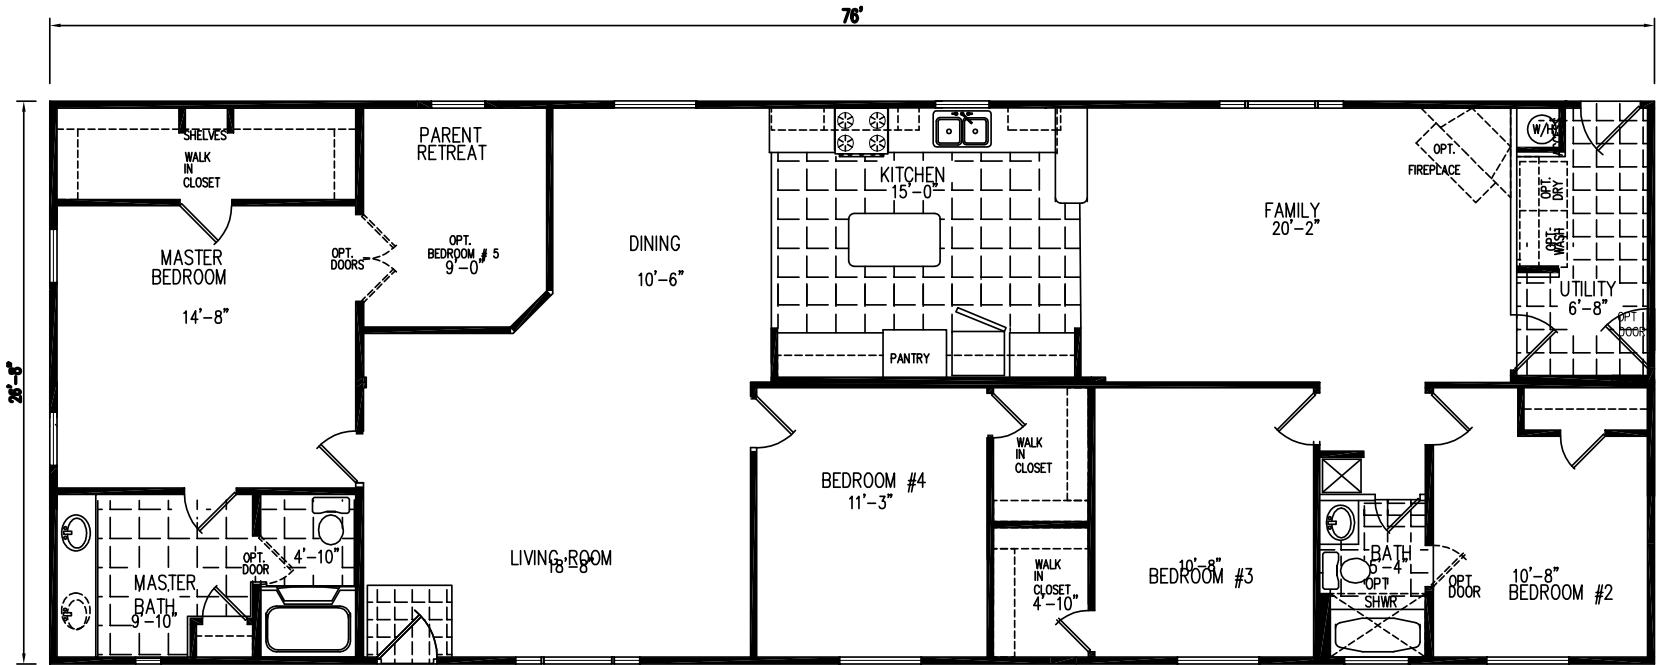

**4 Bedroom, 2 Bath**  
**Approx. 2,026 Sq. Ft.**

Last Updated: 10-5-11

OPT. MASTER BATH

OPT. BATH #3

OPT. BEDROOM #5

BEDROOM #5  
9'-0"

**Factory Expo**  
*"Factory Direct Value"* HOME CENTERS

6420 W. Allison, Box 5074  
 Chandler, AZ 85226

I authorize Factory Expo Home Centers to build my house, per this plan.  
 X \_\_\_\_\_  
 Customer Signature/Date

Important: Due to our policy of continual improvement, all information in our brochures may vary from actual home. The right is reserved to make changes at any time, without notice or obligation, in colors, materials, specifications, processes, and models. All dimensions and square footage calculations are nominal and approximate figures. Please check with your local sales associate for specific and current information.