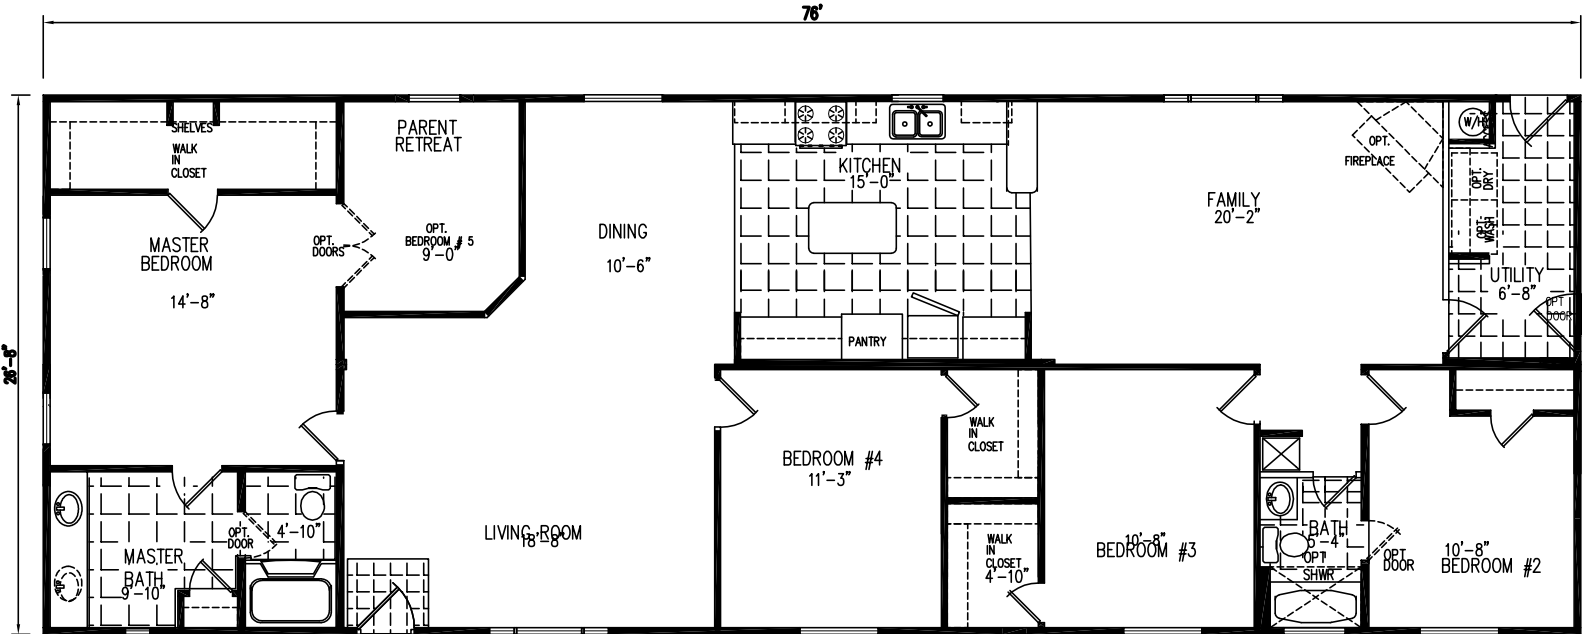

**4 Bedroom, 2 Bath**  
**Approx. 2,026 SQ. FT.**

Last Updated: 11-19-08

**Catalina**  
*Expo Signature Series*

**Factory Expo**  
*"Factory Direct Value"* HOME CENTERS  
 6420 W. Allison, Box 5074 Chandler, AZ 85226