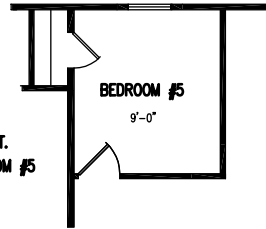

**4 Bedroom, 2 Bath**  
**Approx. 2,026 Sq. Ft.**

Last Updated: 10-5-11

OPT. MASTER BATH

OPT. BATH #3

OPT. BEDROOM #5

BEDROOM #5  
9'-0"

**Factory Expo**  
*"Factory Direct Value"* HOME CENTERS

6420 W. Allison, Box 5074  
 Chandler, AZ 85226